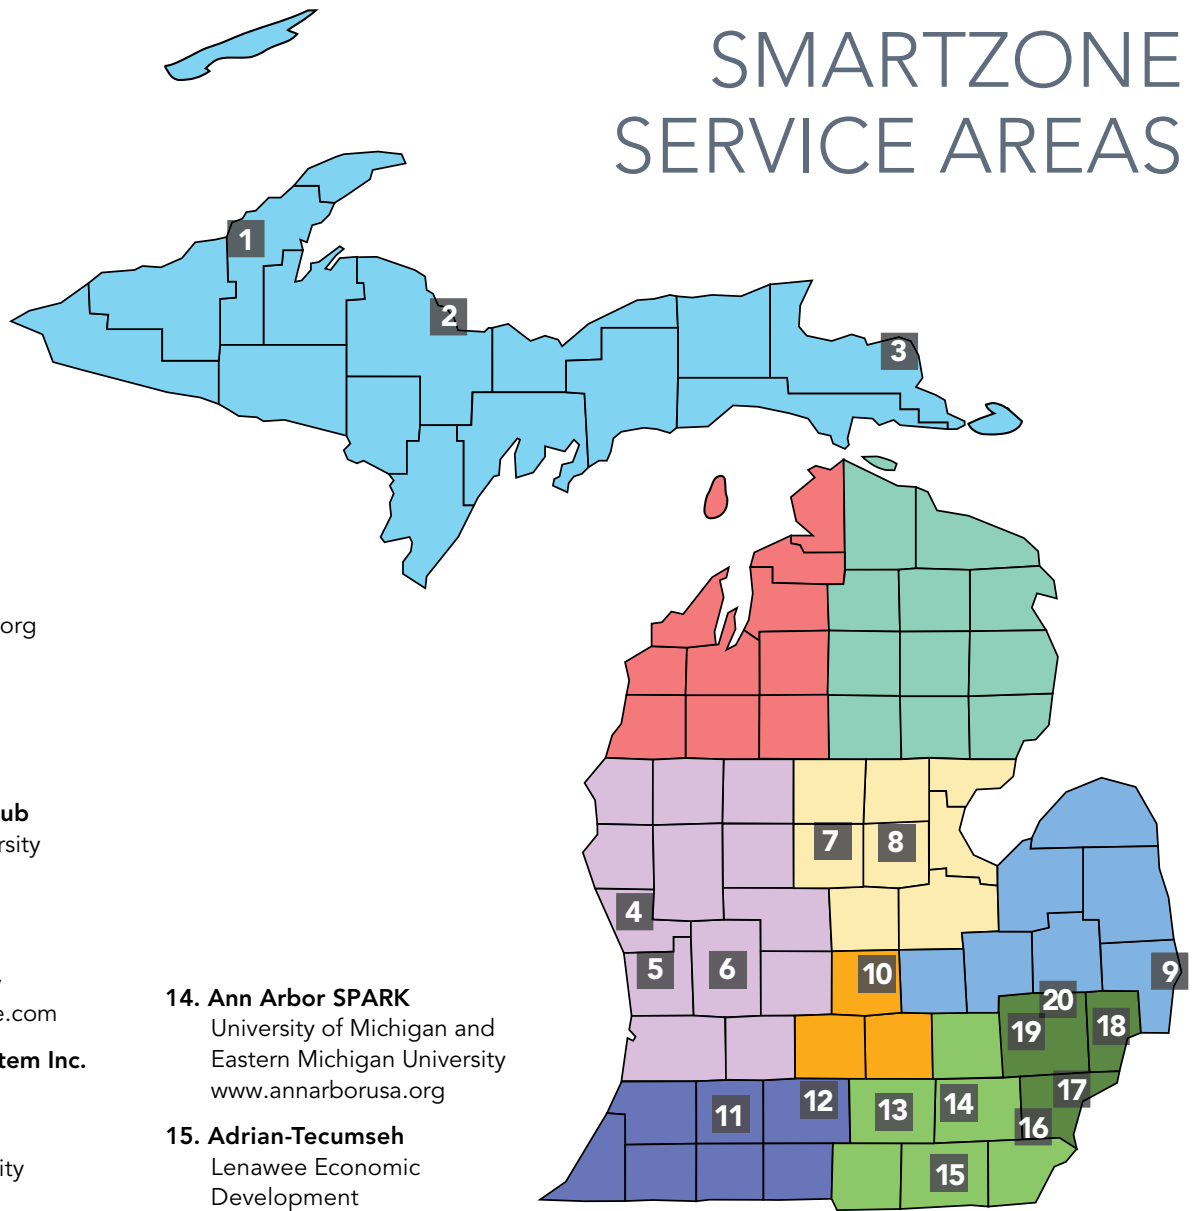

SMARTZONE SERVICE AREAS

SmartZones

1. **1. MTEC SmartZone**
   Michigan Technological University
   www.mtecsz.com
2. **2. Innovate Marquette SmartZone**
   Northern Michigan University
   www.innovatemarquette.org
3. **3. Sault Ste. Marie**
   Sault Ste. Marie SS Mart
   Lake Superior State
   www.ssmartzone.com
4. **4. Muskegon Innovation Hub**
   Grand Valley State University
   www.gvsu.edu/mihub
5. **5. Holland SmartZone Lakeshore Advantage**
   Michigan State University
   www.lakeshoreadvantage.com
6. **6. Start Garden/SG Ecosystem Inc.**
   www.startgarden.com
7. **7. CMURC**
   Central Michigan University
   www.cmurc.com
8. **8. Midland SmartZone Midland Tomorrow**
   www.midlandtomorrow.org
9. **9. Port Huron**
   St. Clair County EDA
   810.982.9511
10. **10. Lansing Regional SmartZone/LEAP**
    Michigan State University
    www.purelansing.com
11. **11. Southwest Michigan Innovation Center**
    Western Michigan University
    www.kazoosmic.com
12. **12. Battle Creek Unlimited**
    Western Michigan University and Kellogg Community College
    www.bcnlimited.org
13. **13. Jackson Technology Park SmartZone**
    Baker College, Jackson College, and Spring Arbor University
    www.enterprisegroup.org

1. **14. Ann Arbor SPARK**
   University of Michigan and Eastern Michigan University
   www.annarborusa.org
2. **15. Adrian-Tecumseh**
   Lenawee Economic Development
   www.lenaweenow.org
3. **16. Pinnacle Aeropark**
   Huron Township LDFA
   www.hurontwpldfa.com
4. **17. TechTown**
   Wayne State University
   www.techtowndetroit.org
5. **18. Macomb-OU INCubator**
   Oakland University—Macomb
   www.oakland.edu/macombouinc

1. **19. Automation Alley**
   Lawrence Technological University and Oakland University
   Southfield Centrepolis
   www.automationalley.com
   www.ltucollaboratory.com
   www.southfieldcentrepolis.com
2. **20. OU INC**
   Oakland University—Rochester
   www.oakland.edu/ouinc

REGIONS

- Upper Peninsula region
- East Michigan region
- Northwest region
- South Central region
- Northeast region
- Southwest Michigan region
- West Michigan region
- Southeast Michigan region
- East Central region
- Detroit Metro region