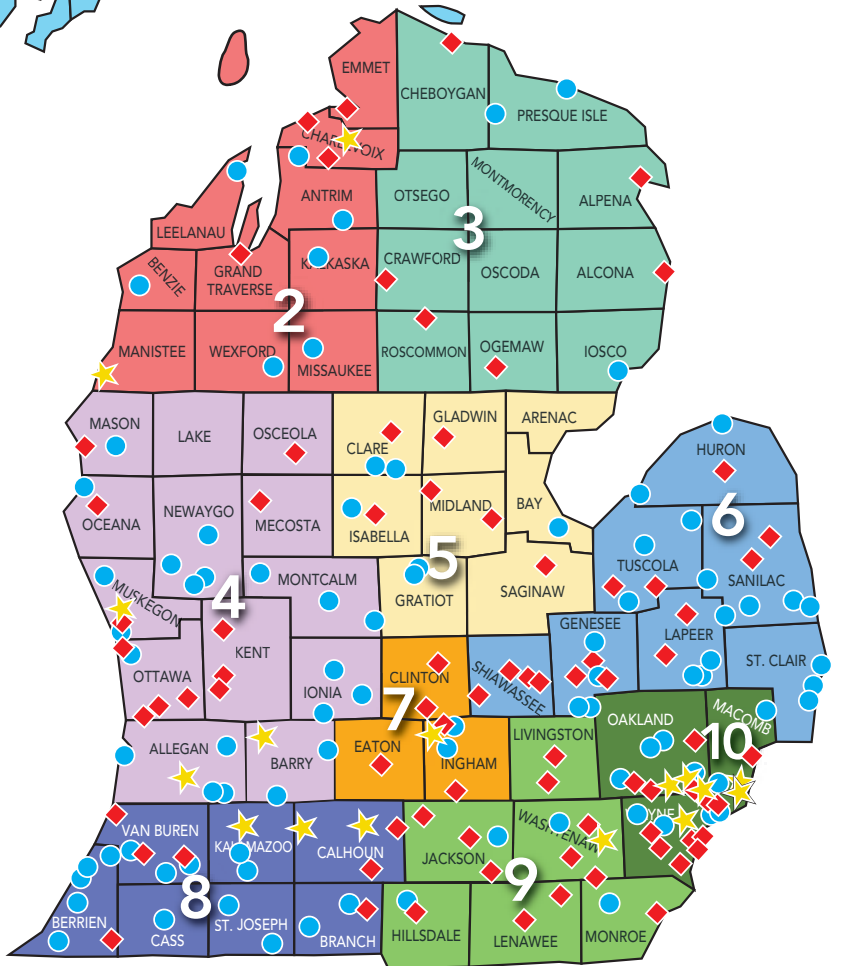

10 Detroit Metro region
Christopher Germain 517.599.5450
germainc2@michigan.org
(Oakland County)

Brett Hanlon 517.290.7089
hanlonb@michigan.org
(Macomb County, Wayne County)

General inquiries: RRC@michigan.org