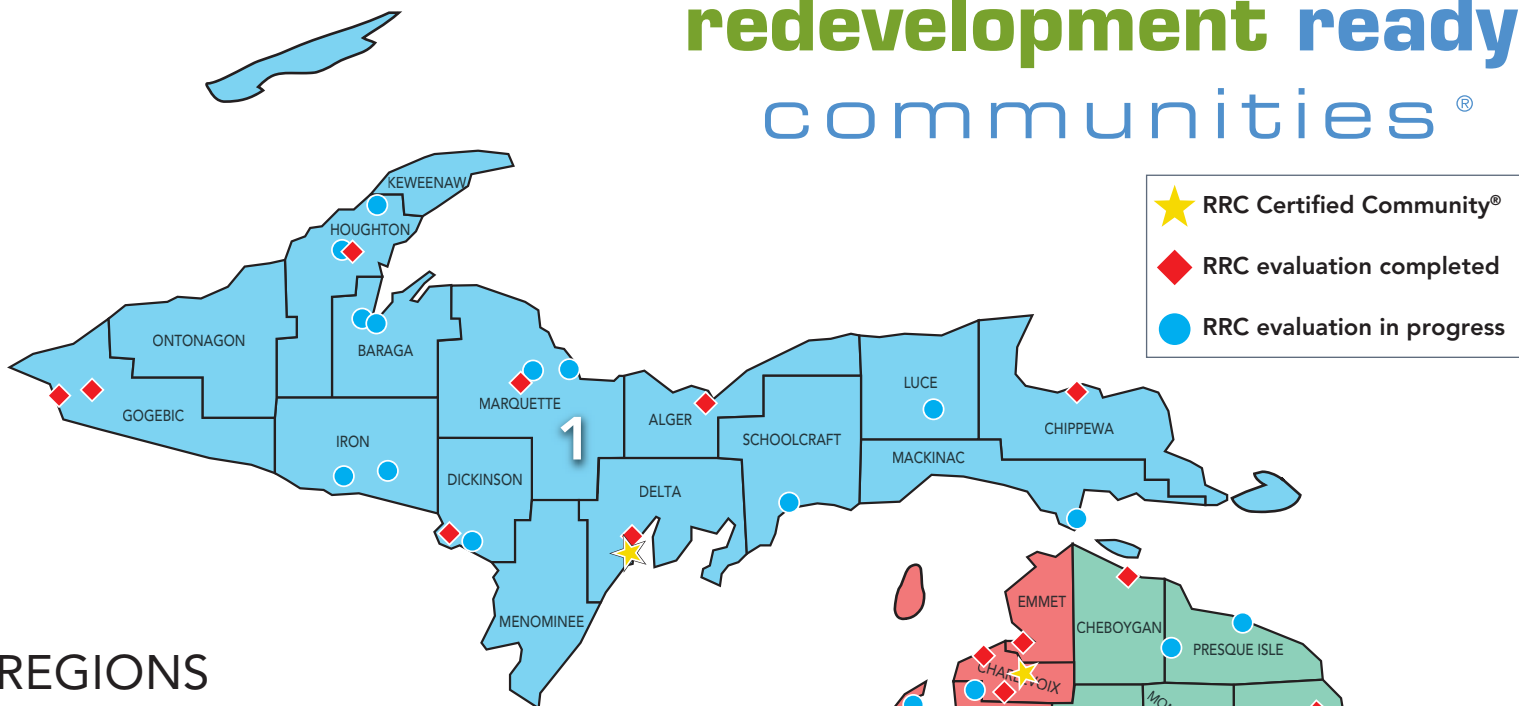

redevelopment ready communities®

REGIONS

1 Upper Peninsula region
Christopher Germain 517.599.5450
germainc2@michigan.org

2 Northwest region
Pablo Majano 517.285.4165
majanop@michigan.org

3 Northeast region
Pablo Majano 517.285.4165
majanop@michigan.org

4 West Michigan region
Pablo Majano 517.285.4165
majanop@michigan.org
(Kent, Muskegon, and Ottawa counties)

5 East Central Michigan region
Karen Wieber 517.881.9938
wieberk9@michigan.org

5 East Central Michigan region
Elizabeth King 517.249.0827
kinge5@michigan.org

6 East Michigan region
Christopher Germain 517.599.5450
germainc2@michigan.org

7 South Central region
Elizabeth King 517.249.0827
kinge5@michigan.org

8 Southwest region
Karen Wieber 517.881.9938
wieberk9@michigan.org

9 Southeast Michigan region
Brett Hanlon 517.290.7089
hanlonb@michigan.org