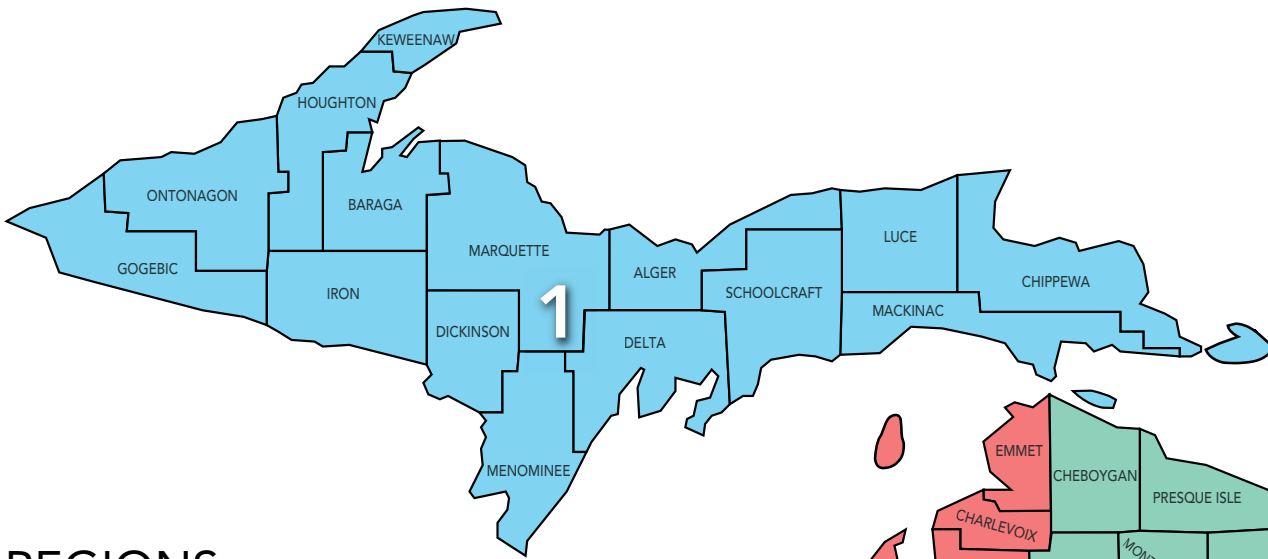

Community Assistance Team

Community Development

REGIONS

1 **Upper Peninsula region**
Jennifer Tucker 906.201.4367
tuckerj6@michigan.org

2 **Northwest region**
Dan Leonard 989.387.4467
leonardd6@michigan.org