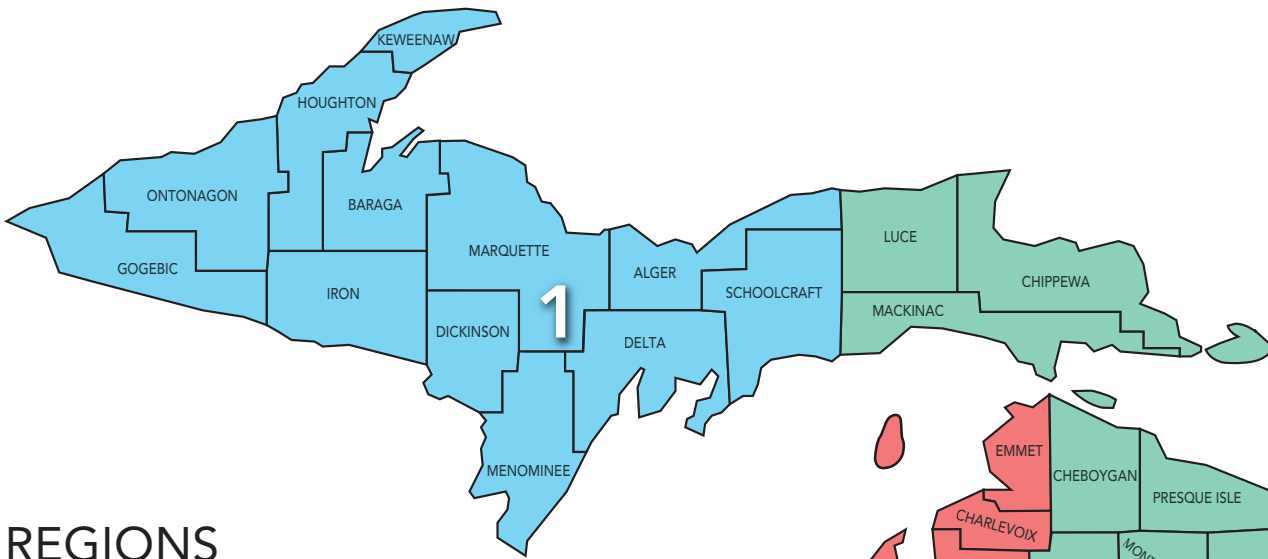

Community Assistance Team

Community Development

REGIONS

1 **Upper Peninsula region**
 Jennifer Tucker 906.201.4367
 tuckerj6@michigan.org

2 **Northwest region**
 Dan Leonard 989.387.4467
 leonardd6@michigan.org

3 **Northeast region & Eastern UP**
 Lindsey Miller 231.260.2185
 millerl32@michigan.org

4 **West Michigan region**
 Sue DeVries 616.430.0280
 devriess1@michigan.org
 Lindsay Viviano 517.249.0408
 vivianol1@michigan.org
 (Kent, Muskegon, and Ottawa counties)