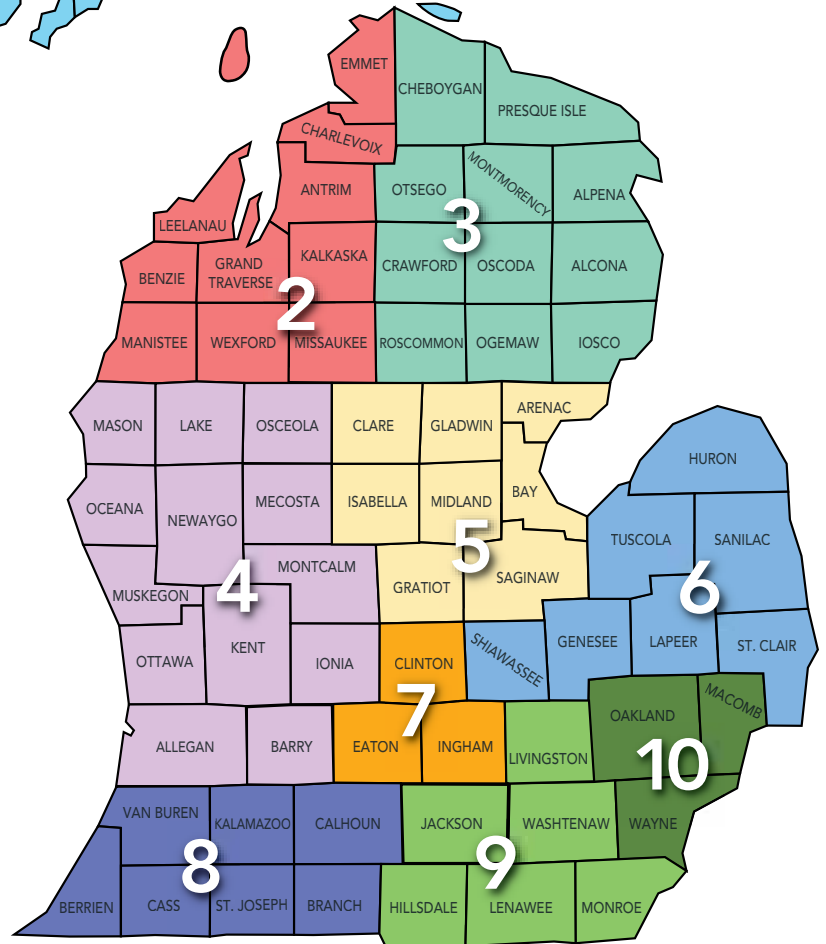

10 **Detroit Metro region**
Brittney Hoszkiw 517.420.7291
hoszkiwb1@michigan.org
(City of Detroit)

Dominic Romano 313.418.7568
romanod@michigan.org