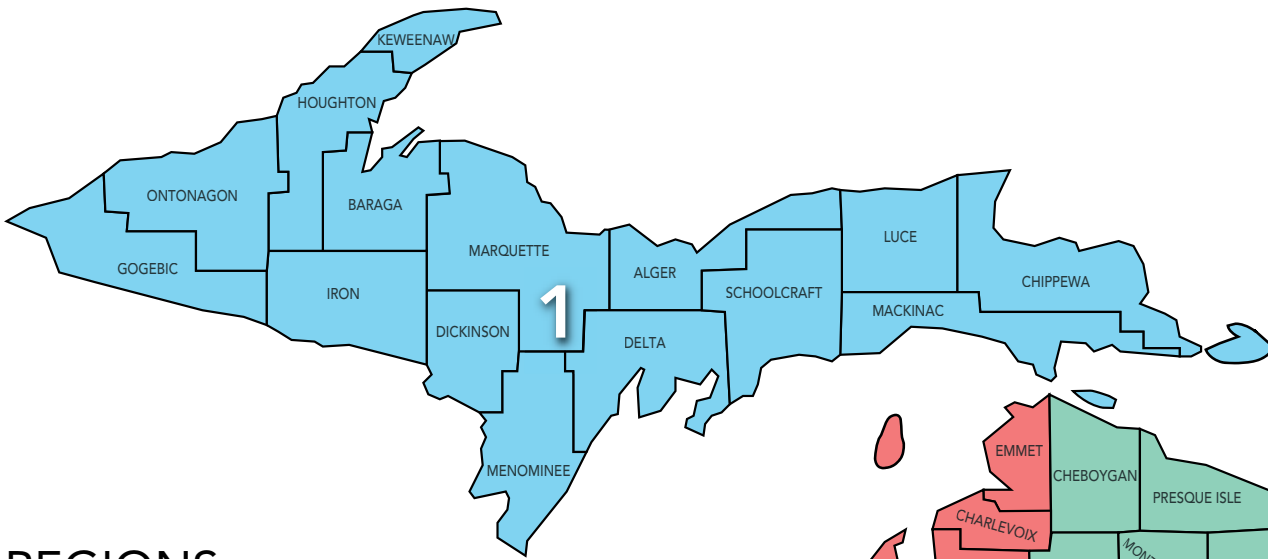

Community Assistance Team

Community Development

REGIONS

1 **Upper Peninsula region**
Jennifer Tucker 906.201.4367
tuckerj6@michigan.org

2 **Northwest region**
Dan Leonard 989.387.4467
leonardd6@michigan.org

3 **Northeast region**
Dan Leonard 989.387.4467
leonardd6@michigan.org

4 **West Michigan region**
Sue DeVries 616.430.0280
devriess1@michigan.org

Lindsay Viviano 517.249.0408
vivianol1@michigan.org
(Kent, Muskegon, and Ottawa counties)

5 **East Central Michigan region**
Chelsea Rowley 989.475.7015
rowleyc1@michigan.org

6 **East Michigan region**
Charles Donaldson 810.241.6658
donaldsonc2@michigan.org

7 **South Central region**
Nate Scramlin 517.862.7742
scramlinn@michigan.org

8 **Southwest region**
Emily Petz 269.568.0371
petze1@michigan.org

9 **Southeast Michigan region**
Paula Holtz 517.243.5689
holtzp@michigan.org