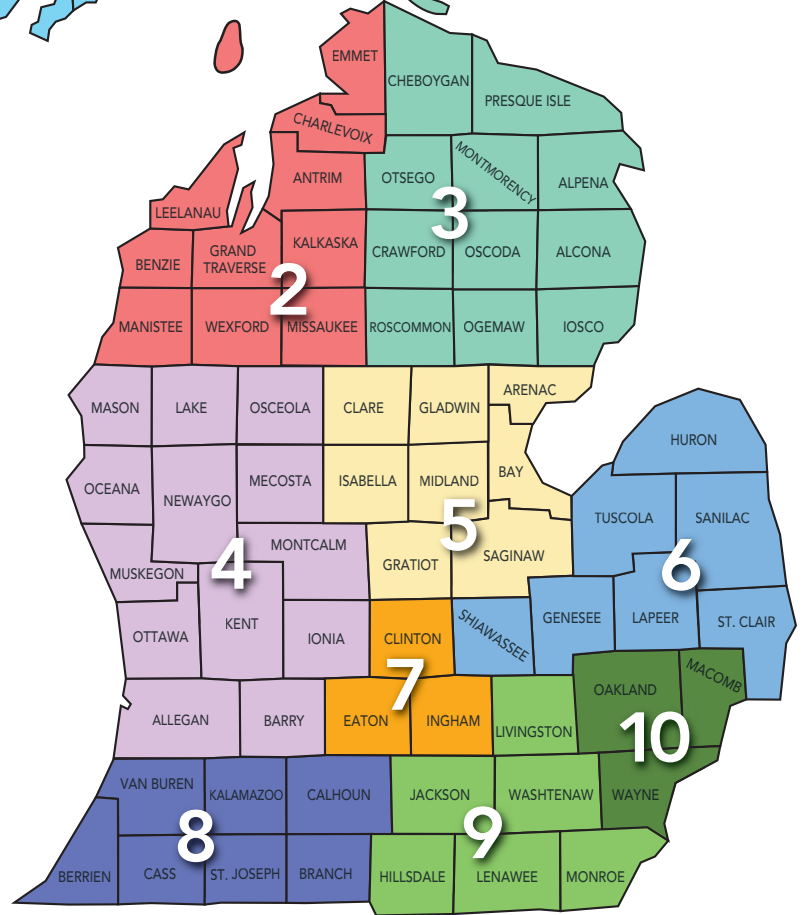

See page 2 for specific county/city breakdowns within each region.

Managing director assignments

CDMs within each region report to an MEDC managing director:

Regions 1–3	Tino Breithaupt	231.620.1565 breithauptt@michigan.org
Region 4	Sarah Rainero	517.242.5480 raineros@michigan.org
Regions 5, 6, 10	Nicole Thomson	248.766.5794 thomsonn1@michigan.org
Regions 7–9	Genna Hines	517.599.5388 hinesg@michigan.org

MICHIGAN ECONOMIC
DEVELOPMENT CORPORATION