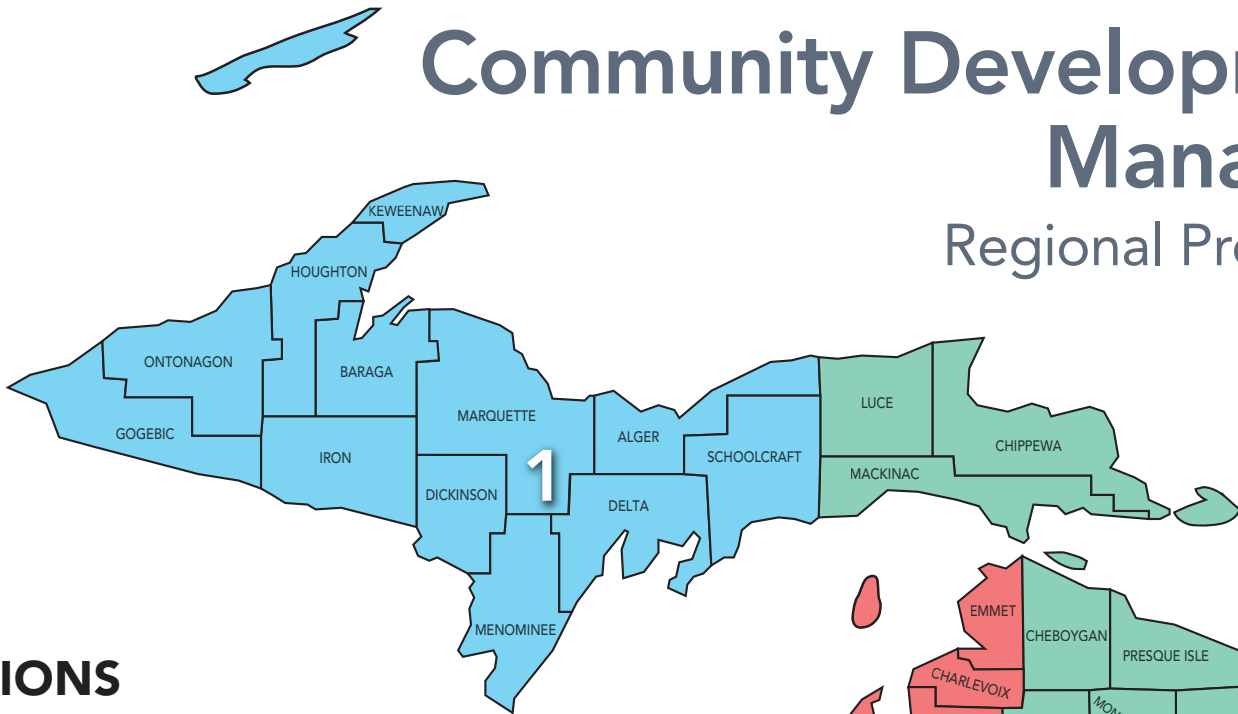

Community Development Managers

Regional Prosperity

REGIONS

- 1** **Upper Peninsula region**
 Jennifer Tucker 906.201.4367
 tuckerj6@michigan.org
- 2** **Northwest region**
 Dan Leonard 989.387.4467
 leonardd6@michigan.org
- 3** **Northeast region & Eastern UP**
 Lindsey Miller 231.260.2185
 millerl32@michigan.org
- 4** **West Michigan region**
 Sue DeVries 616.430.0280
 devriess1@michigan.org

MICHIGAN ECONOMIC
DEVELOPMENT CORPORATION

CDM ASSIGNMENTS WITHIN REGIONS

REGION 1

Lindsey Miller: Chippewa, Luce, Mackinac counties

REGION 4

Sue DeVries: Allegan, Barry, Ionia, Lake, Mason, Mecosta, Montcalm, Newaygo, Oceana, Osceola counties

Mackenzie Miller: Kent, Muskegon, Ottawa counties

REGION 10

WAYNE COUNTY

Dominic Romano: Allen Park, Belleville, Brownstown, Canton, Dearborn, Dearborn Heights, Ecorse, Flat Rock, Garden City, Gibraltar, Grosse Ile, Hamtramck, Highland Park, Huron Twp., Inkster, Lincoln Park, Livonia, Melvindale, New Boston, Northville, Northville Twp., Plymouth, Plymouth Twp., Redford, Riverview, River Rouge, Rockwood, Romulus, Southgate, Sumpter Twp., Taylor, Trenton, Van Buren Twp., Wayne, Westland, Woodhaven, Wyandotte