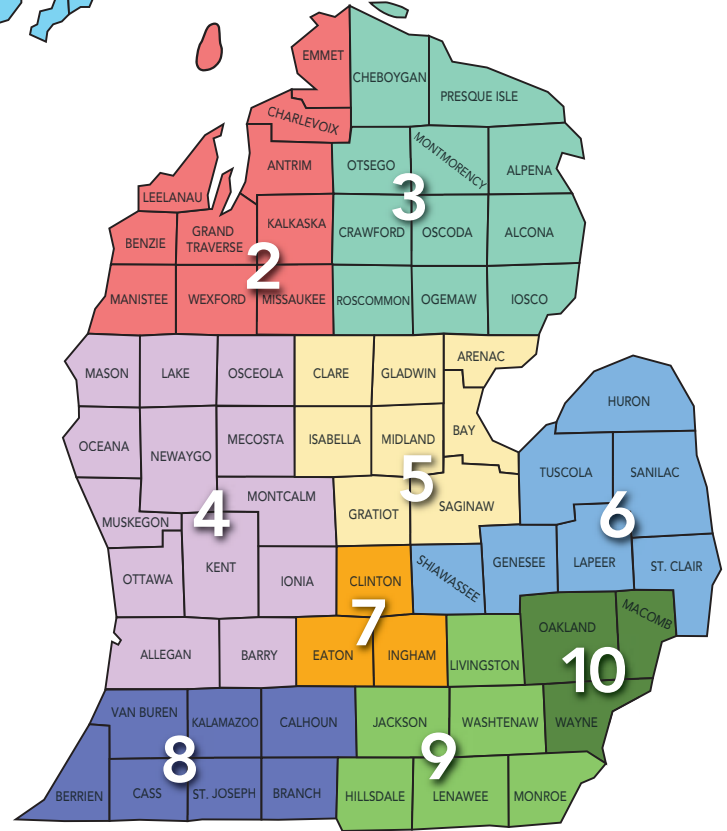

See page 2 for specific county/city breakdowns within each region.

Managing director assignments

CDMs within each region report to an MEDC managing director:

Region 1	Vicki Schawb	906.235.9208 schwabv@michigan.org
Regions 2, 3	Tino Breithaupt	231.620.1565 breithauptt@michigan.org
Regions 5, 6	Charles Donaldson	810.241.6658 donaldsonc2@michigan.org
Regions 4, 8	Sarah Rainero	517.242.5480 raineros@michigan.org
Regions 7, 9	Paula Holtz	517.243.5689 holtzp@michigan.org
Region 10	Nicole Black	248.766.5794 blackn@michigan.org

MICHIGAN ECONOMIC
DEVELOPMENT CORPORATION