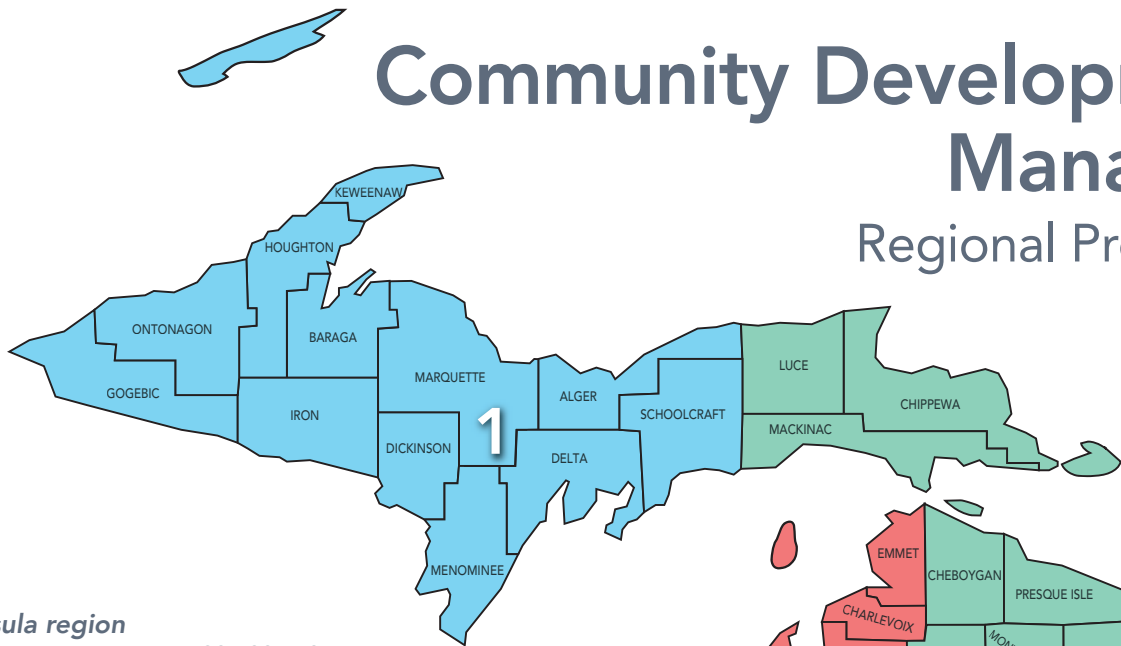

Community Development Managers

Regional Prosperity

REGIONS

- 1 Upper Peninsula region**
 Jennifer Tucker 906.201.4367
 tuckerj6@michigan.org

 Lindsey Miller 231.260.2185
 millerl32@michigan.org
(Chippewa, Luce, Mackinac counties)
- 2 Northwest region**
 Dan Leonard 989.387.4467
 leonardd6@michigan.org
- 3 Northeast region & Eastern UP**
 Lindsey Miller 231.260.2185
 millerl32@michigan.org
- 4 West Michigan region**
 Sue DeVries 616.430.0280
 devriess1@michigan.org

MICHIGAN ECONOMIC
DEVELOPMENT CORPORATION

CDM ASSIGNMENTS WITHIN REGIONS

REGION 4

Sue DeVries: Allegan, Barry, Ionia, Lake, Mason, Mecosta, Montcalm, Newaygo, Oceana, Osceola counties

Mackenzie Miller: Kent, Muskegon, Ottawa counties

REGION 10

WAYNE COUNTY

Dominic Romano: Allen Park, Belleville, Brownstown, Canton, Dearborn, Dearborn Heights, Ecorse, Flat Rock, Garden City, Gibraltar, Grosse Ile, Hamtramck, Highland Park, Huron Twp., Inkster, Lincoln Park, Livonia, Melvindale, New Boston, Northville, Northville Twp., Plymouth, Plymouth Twp., Redford, Riverview, River Rouge, Rockwood, Romulus, Southgate, Sumpter Twp., Taylor, Trenton, Van Buren Twp., Wayne, Westland, Woodhaven, Wyandotte