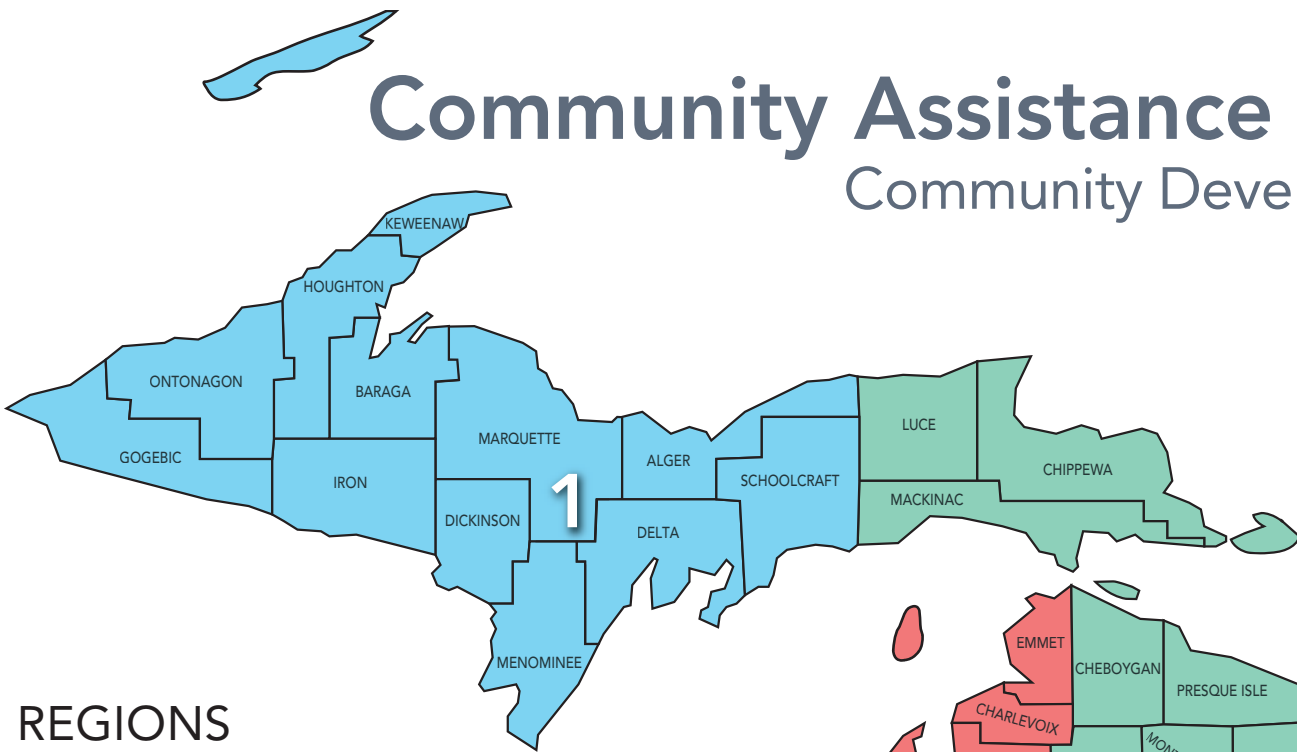

Community Assistance Team

Community Development

REGIONS

1 **Upper Peninsula region**
 Jennifer Tucker 906.201.4367
 tuckerj6@michigan.org

2 **Northwest region**
 Dan Leonard 989.387.4467
 leonardd6@michigan.org