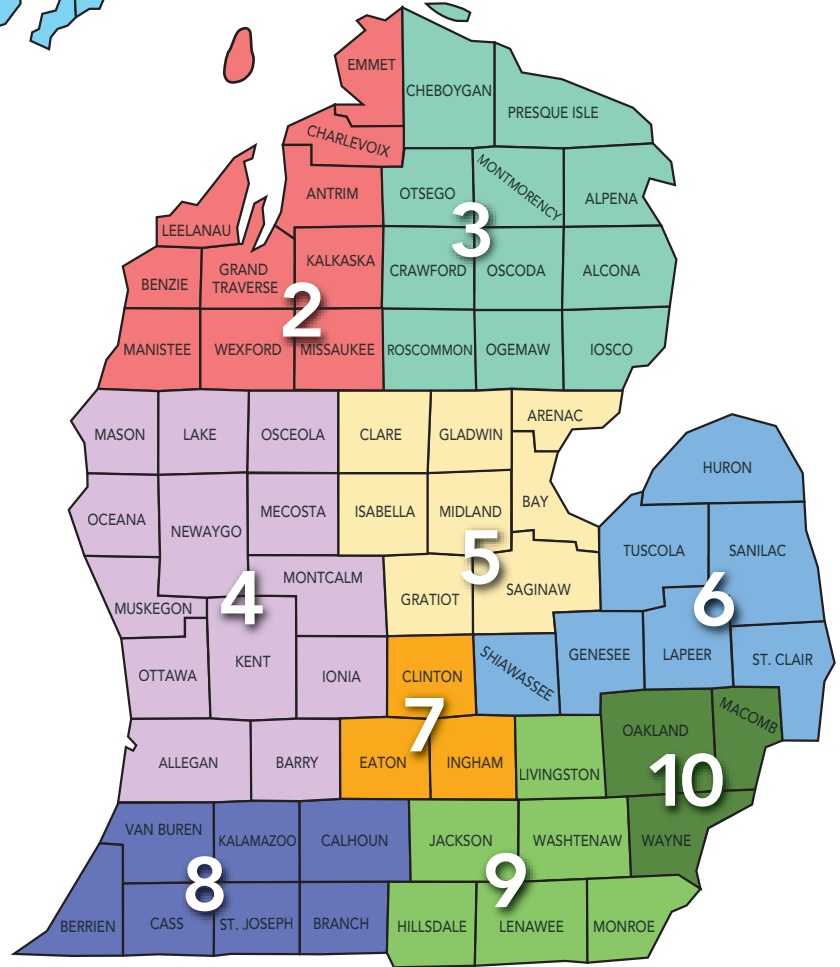

10 **Detroit Metro region**
Brittney Hoszkiw 517.420.7291
hoszkiwb1@michigan.org
(City of Detroit)

Dominic Romano 313.418.7568
romanod@michigan.org