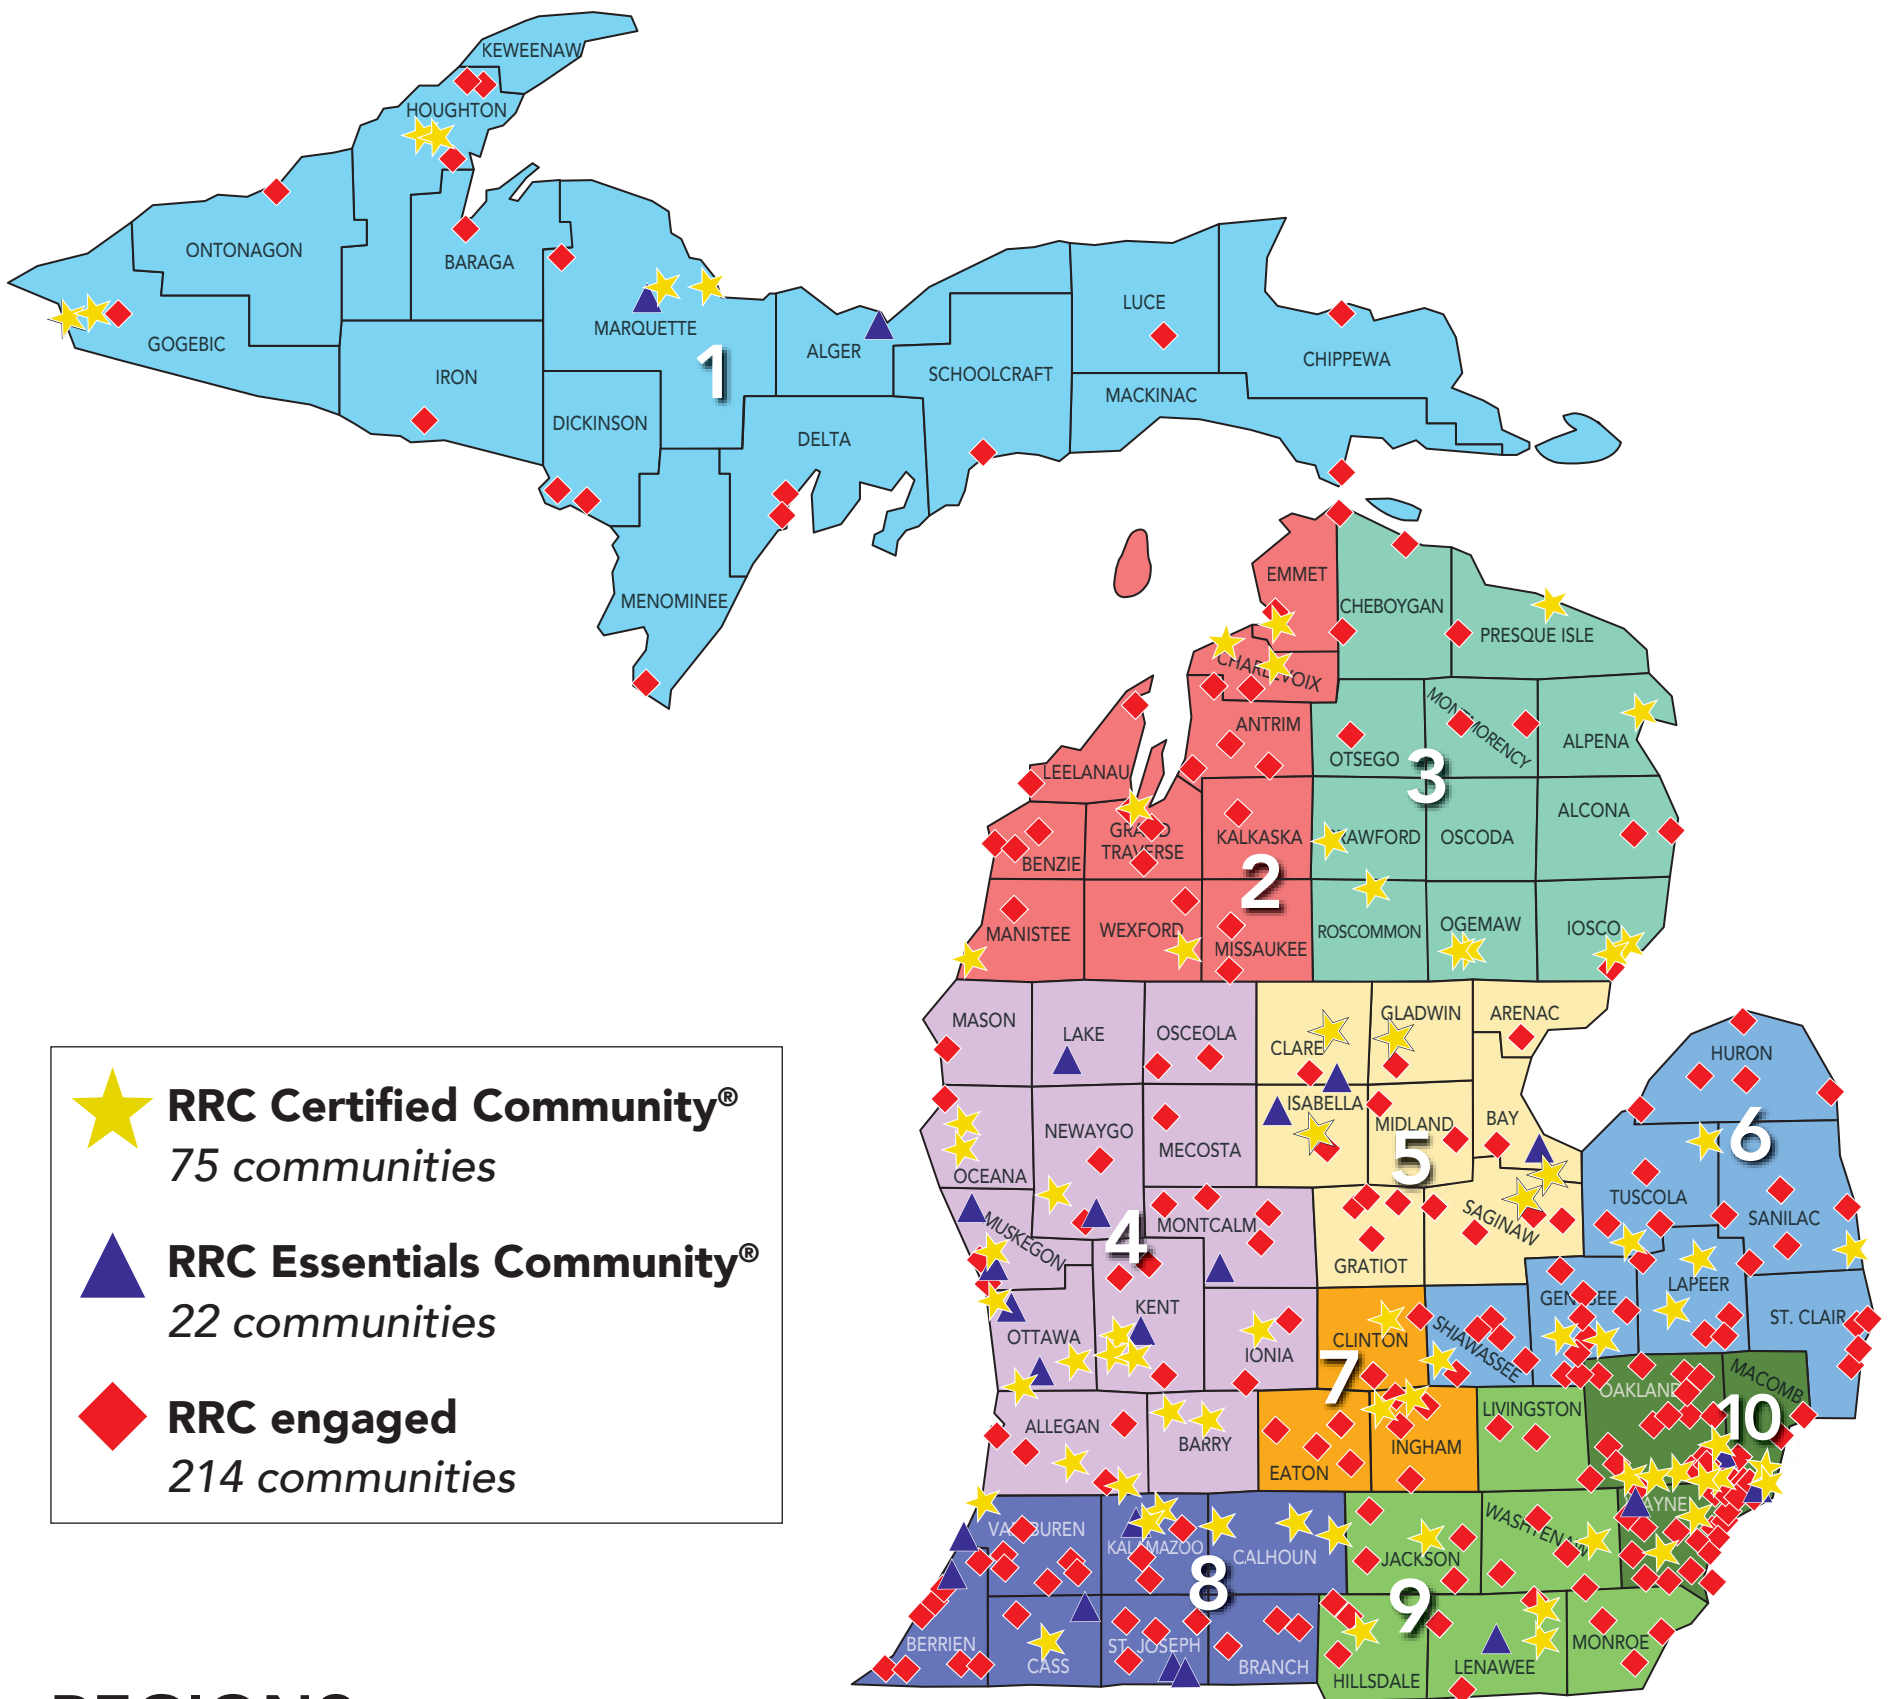

# redevelopment ready communities<sup>®</sup>

-  **RRC Certified Community<sup>®</sup>**  
75 communities
-  **RRC Essentials Community<sup>®</sup>**  
22 communities
-  **RRC engaged**  
214 communities

## Region 4: West Michigan

- ★ Allegan (Allegan County)
- ▲ Baldwin (Lake County)
- ◆ Big Rapids (Mecosta County)
- ◆ Cascade Township (Kent County)
- ◆ Cedar Springs (Kent County)
- ◆ Douglas (Allegan County)

## Region 7: South Central

- ◆ Charlotte (Eaton County)
- ◆ DeWitt (Clinton County)
- ◆ East Lansing (Ingham County)
- ◆ Eaton Rapids (Eaton County)
- ★ Lansing (Ingham County)
- ◆ Leslie (Ingham County)
- ◆ Mason (Ingham County)
- ★ Meridian Twp. (Ingham County)
- ◆ Ovid (Clinton County)
- ◆ Pottsville (Eaton County)
- ★ St. Johns (Clinton County)
- ◆ Vermontville (Eaton County)
- ◆ Williamston (Ingham County)

## Region 9: Southeast

- ▲ Adrian (Lenawee County)
- ★ Blissfield (Lenawee County)
- ◆ Brooklyn (Jackson County)
- ◆ Chelsea (Washtenaw County)
- ◆ Clinton (Lenawee County)
- ◆ Concord (Jackson County)
- ◆ Dundee (Monroe County)
- ◆ Fowlerville (Livingston County)
- ◆ Grass Lake (Jackson County)
- ★ Hillsdale (Hillsdale County)
- ★ Howell (Livingston County)
- ★ Jackson (Jackson County)
- ◆ Jonesville (Hillsdale County)
- ◆ Litchfield (Hillsdale County)
- ◆ Luna Pier (Monroe County)
- ◆ Manchester (Washtenaw County)
- ◆ Milan (Monroe, Washtenaw)
- ◆ Monroe (Monroe County)
- ◆ Morenci (Lenawee County)
- ◆ Pinckney (Livingston County)
- ◆ Reading (Hillsdale County)
- ◆ Rollin Township (Lenawee County)
- ◆ Saline (Washtenaw County)
- ◆ Springport (Jackson County)
- ★ Tecumseh (Lenawee County)
- ★ Ypsilanti (Washtenaw County)