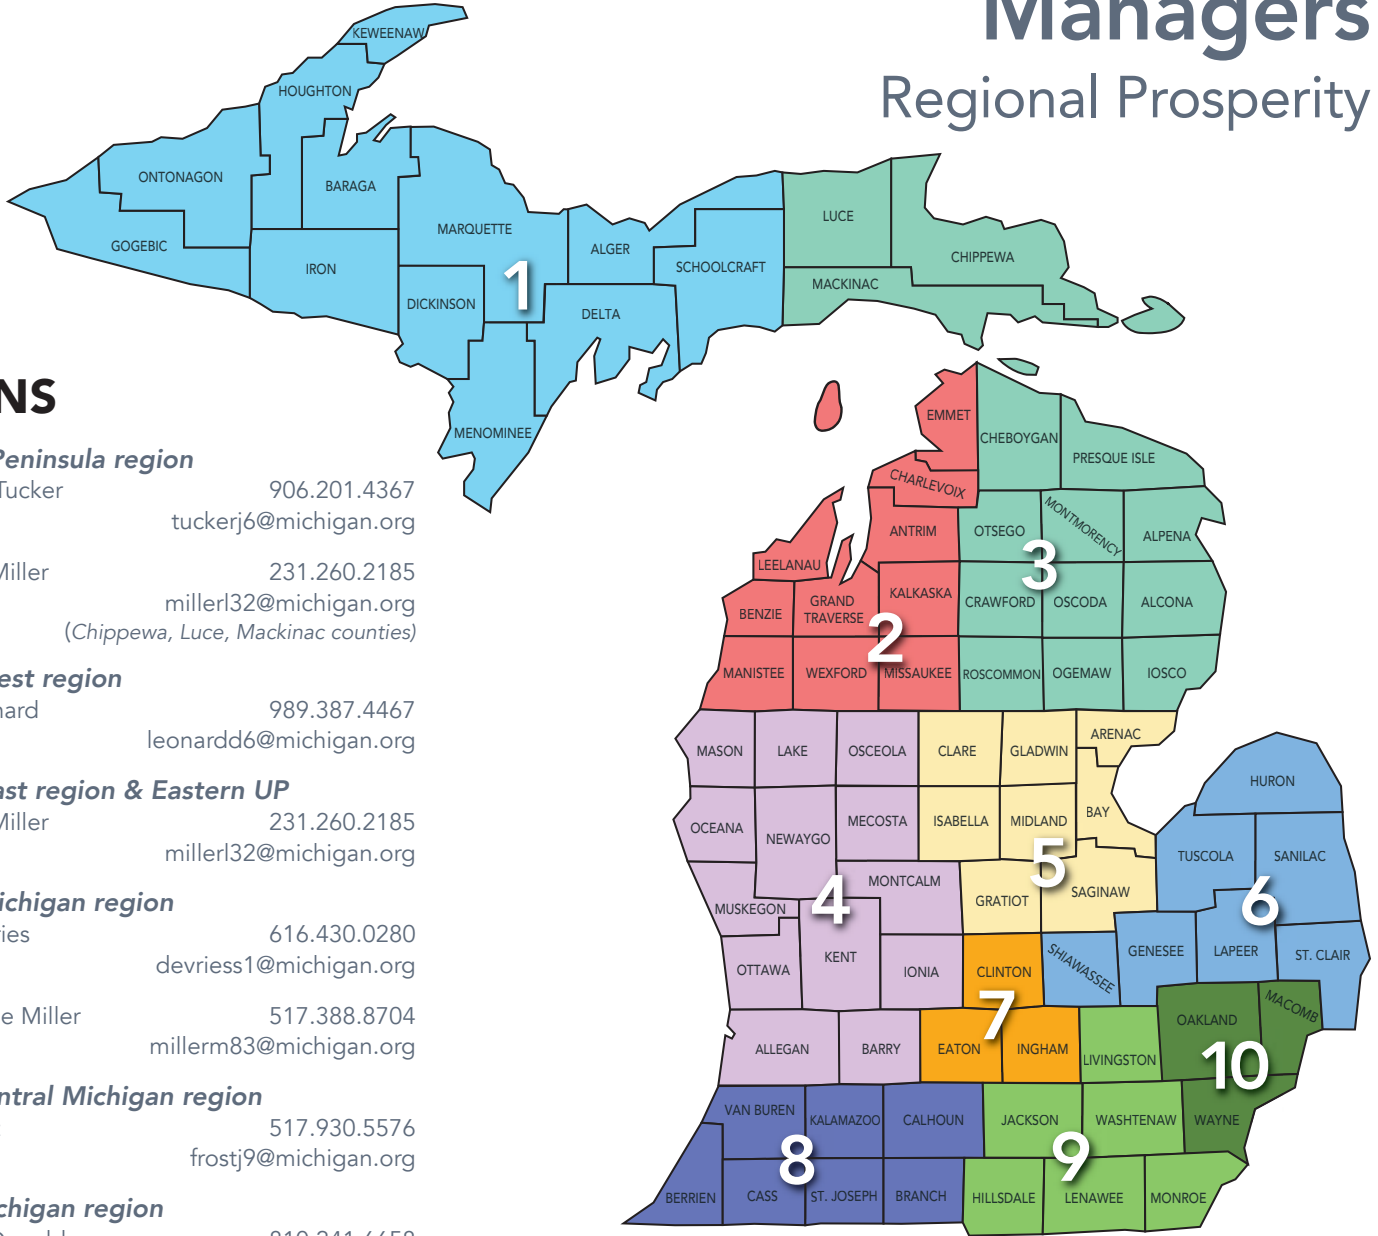

Community Development Managers

Regional Prosperity

REGIONS

- 1** **Upper Peninsula region**
 Jennifer Tucker 906.201.4367
 tuckerj6@michigan.org

 Lindsey Miller 231.260.2185
 millerl32@michigan.org
(Chippewa, Luce, Mackinac counties)
- 2** **Northwest region**
 Dan Leonard 989.387.4467
 leonardd6@michigan.org
- 3** **Northeast region & Eastern UP**
 Lindsey Miller 231.260.2185
 millerl32@michigan.org
- 4** **West Michigan region**
 Sue DeVries 616.430.0280
 devriess1@michigan.org

MICHIGAN ECONOMIC
DEVELOPMENT CORPORATION

CDM ASSIGNMENTS WITHIN REGIONS

REGION 4

Sue DeVries: Allegan, Barry, Ionia, Lake, Mason, Mecosta, Montcalm, Newaygo, Oceana, Osceola counties

Mackenzie Miller: Kent, Muskegon, Ottawa counties

REGION 10

WAYNE COUNTY

Dominic Romano: Allen Park, Belleville, Brownstown, Canton, Dearborn, Dearborn Heights, Ecorse, Flat Rock, Garden City, Gibraltar, Grosse Ile, Hamtramck, Highland Park, Huron Twp., Inkster, Lincoln Park, Livonia, Melvindale, New Boston, Northville, Northville Twp., Plymouth, Plymouth Twp., Redford, Riverview, River Rouge, Rockwood, Romulus, Southgate, Sumpter Twp., Taylor, Trenton, Van Buren Twp., Wayne, Westland, Woodhaven, Wyandotte