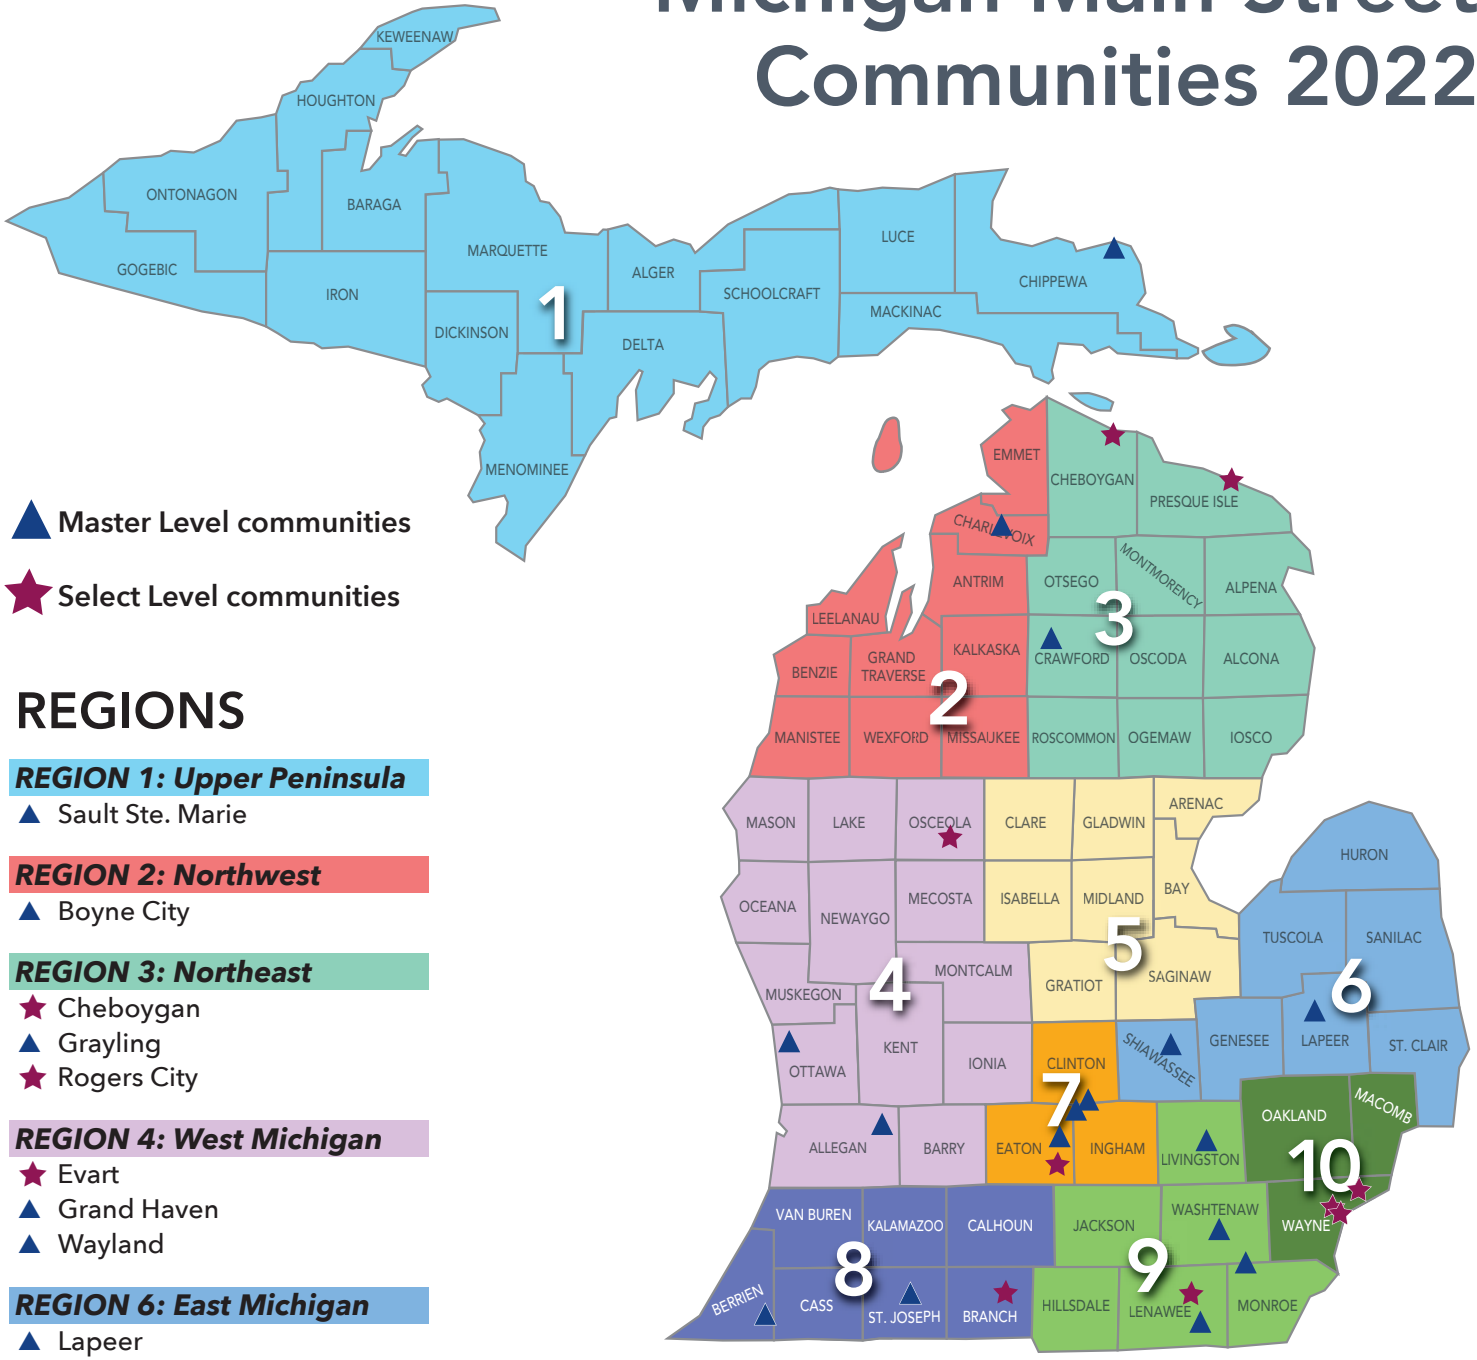

Michigan Main Street Communities 2022

- ▲ Master Level communities
- ★ Select Level communities

REGIONS

REGION 1: Upper Peninsula

- ▲ Sault Ste. Marie

REGION 2: Northwest

- ▲ Boyne City

REGION 3: Northeast

- ★ Cheboygan
- ▲ Grayling
- ★ Rogers City

REGION 4: West Michigan

- ★ Evert
- ▲ Grand Haven
- ▲ Wayland

REGION 6: East Michigan

- ▲ Lapeer
- ▲ Owosso

REGION 7: South Central

- ▲ Charlotte
- ▲ Downtown Lansing Inc.
- ★ Eaton Rapids
- ▲ Old Town Lansing

REGION 8: Southwest

- ★ Coldwater
- ▲ Niles
- ▲ Three Rivers

REGION 9: Southeast

- ★ Adrian
- ▲ Blissfield
- ▲ Howell
- ▲ Milan
- ▲ Saline

REGION 10: Detroit Metro

- ★ Grosse Pointe
- ★ Historic North-End (Detroit)
- ★ Mexican-town Hubbard Communities (Detroit)