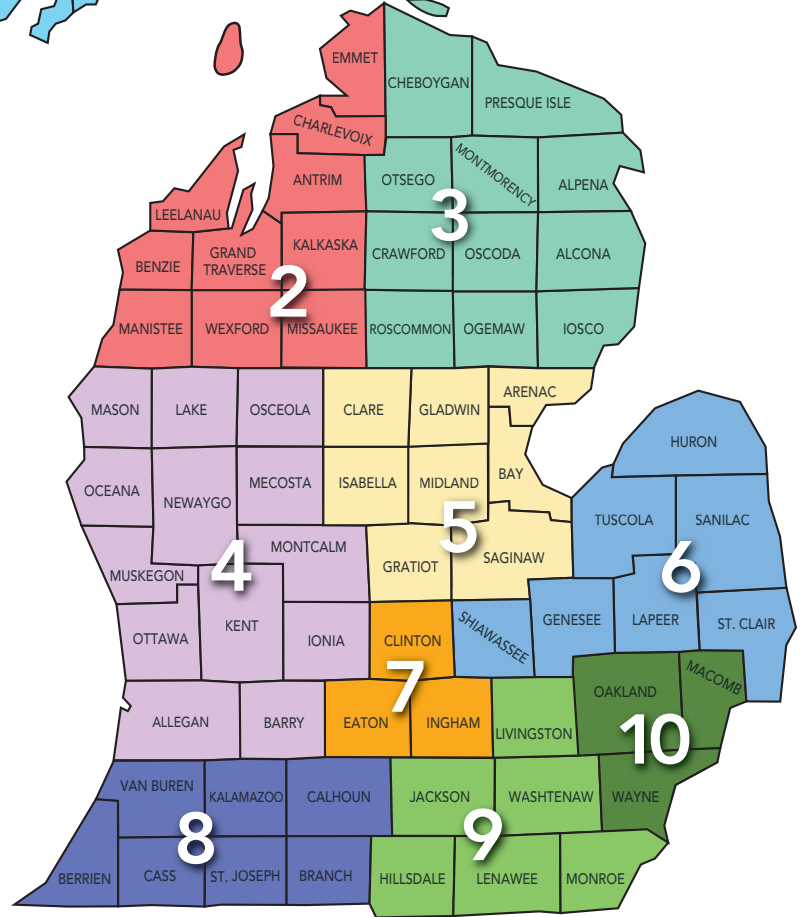

**6** **East Michigan region**  
Charles Donaldson 810.241.6658  
donaldsonc2@michigan.org

**7** **South Central region**  
Rachel Elsinga 517.643.7695  
elsingar@michigan.org

**8** **Southwest region**  
Michelle Audette-Bauman 269.568.0371  
audette-baumanm@michigan.org

See page 2 for specific county/city breakdowns within each region.

## REGION 1

**Lindsey Miller:** Chippewa, Luce, Mackinac counties

## REGION 10

WAYNE COUNTY

**Dominic Romano:** Allen Park, Belleville, Brownstown, Canton, Dearborn, Dearborn Heights, Ecorse, Flat Rock, Garden City, Gibraltar, Grosse Ile, Hamtramck, Highland Park, Huron Twp., Inkster, Lincoln Park, Livonia, Melvindale, New Boston, Northville, Northville Twp., Plymouth, Plymouth Twp., Redford, Riverview, River Rouge, Rockwood, Romulus, Southgate, Sumpter Twp., Taylor, Trenton, Van Buren Twp., Wayne, Westland, Woodhaven, Wyandotte