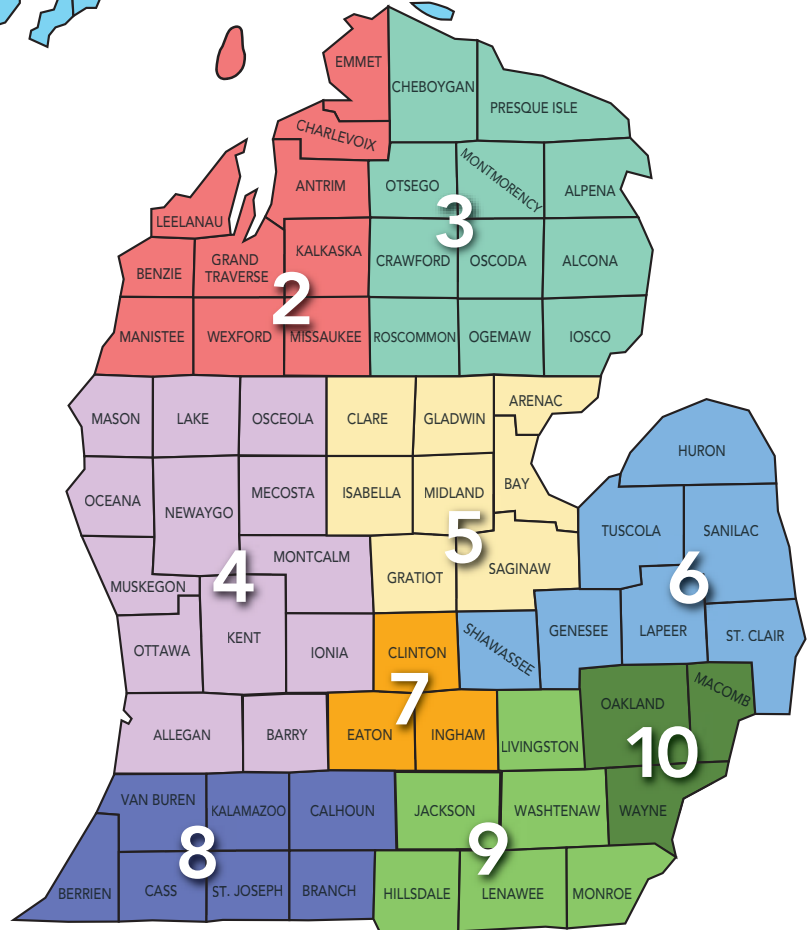

Community Development Block Grant Team

Community Development

REGIONS

- 1 Upper Peninsula region: East**
Bill Povalla 517.241.6810
povallab@michigan.org
- 1 Upper Peninsula region: West**
Amy Evans 517.899.8450
evansa17@michigan.org
- 2 Northwest region**
Bill Povalla 517.241.6810
povallab@michigan.org
- 3 Northeast region**
Bill Povalla 517.241.6810
povallab@michigan.org
- 4 West Michigan region**
Louis Vinson 517.599.8033
vinsonl1@michigan.org
- 5 East Central Michigan region**
Lenore Costa 517.599.3870
costal@michigan.org
- 6 East Michigan region**
Lenore Costa 517.599.3870
costal@michigan.org
- 7 South Central region**
Julie Gardner 517.256.5606
gardnerj12@michigan.org
- 8 Southwest region**
Amy Schlusler-Schmitt 517.881.8039
schlusler-schmitta@michigan.org
- 9 Southeast Michigan region**
Amy Schlusler-Schmitt 517.881.8039
schlusler-schmitta@michigan.org