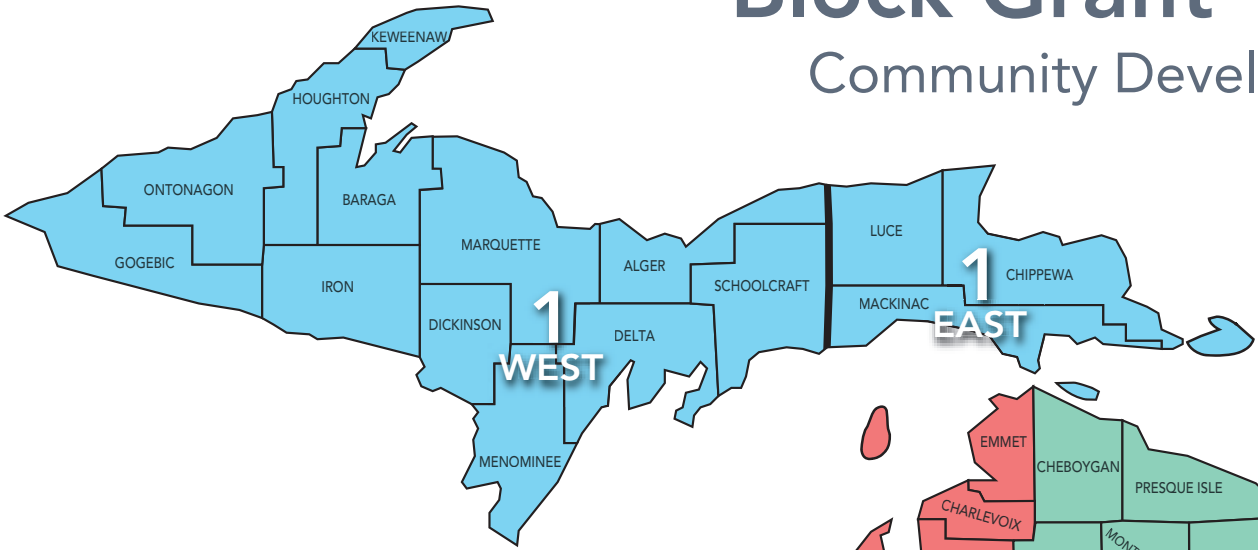

Community Development Block Grant Team

Community Development

REGIONS

- 1 Upper Peninsula region: East**
Bill Povalla 517.241.6810
povallab@michigan.org
- 1 Upper Peninsula region: West**
Amy Evans 517.899.8450
evansa17@michigan.org
- 2 Northwest region**
Bill Povalla 517.241.6810
povallab@michigan.org
- 3 Northeast region**
Bill Povalla 517.241.6810
povallab@michigan.org
- 4 West Michigan region**
Louis Vinson 517.599.8033
vinsonl1@michigan.org
- 5 East Central Michigan region**
Lenore Costa 517.599.3870
costal@michigan.org
- 6 East Michigan region**
Lenore Costa 517.599.3870
costal@michigan.org
- 7 South Central region**
Julie Gardner 517.256.5606
gardnerj12@michigan.org
- 8 Southwest region**
Amy Schlusler-Schmitt 517.881.8039
schlusler-schmitta@michigan.org
- 9 Southeast Michigan region**
Amy Schlusler-Schmitt 517.881.8039
schlusler-schmitta@michigan.org