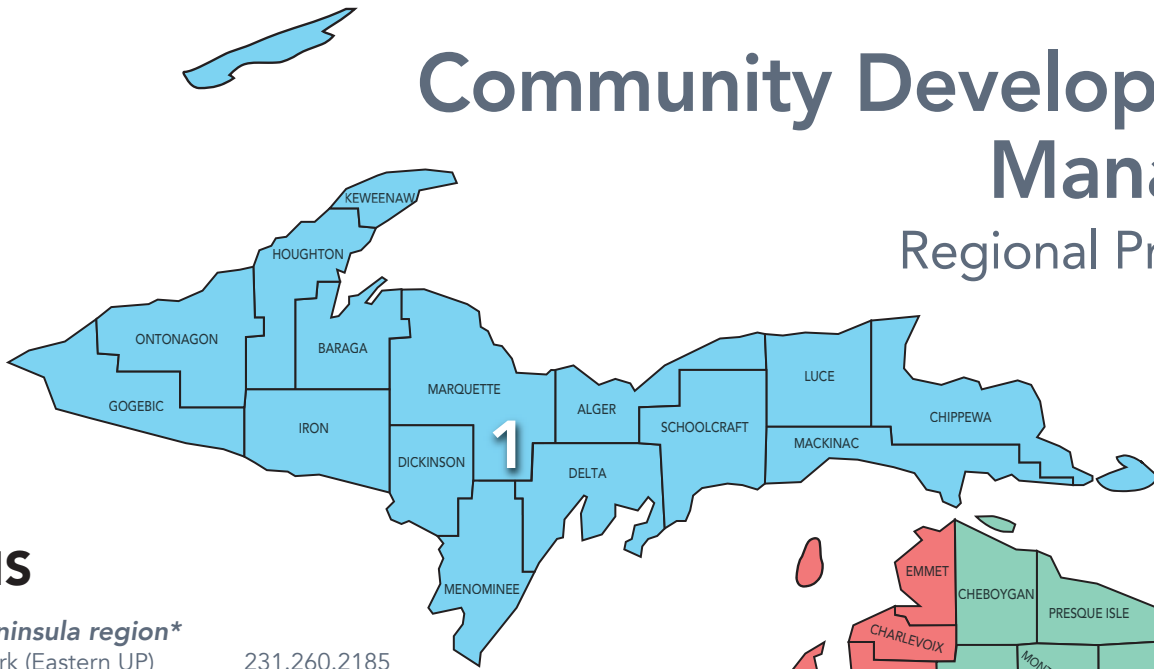

Community Development Managers

Regional Prosperity

REGIONS

- 1 Upper Peninsula region***
 Lindsey Clark (Eastern UP) 231.260.2185
 clarkl3@michigan.org

 Raymond Govus (Western UP) 517.897.1646
 govusr1@michigan.org
- 2 Northwest region**
 Hannah Yurk 517.282.1466
 yurkh@michigan.org
- 3 Northeast region**
 Lindsey Clark 231.260.2185
 clarkl3@michigan.org
- 4 West Michigan region***
 Sue DeVries 616.430.0280
 devriess1@michigan.org

*See page 2 for specific county/city breakdowns within each region.

CDM ASSIGNMENTS WITHIN REGIONS

REGION 1

Eastern Upper Peninsula

Lindsey Clark: Alger, Chippewa, Luce, Mackinac, Schoolcraft counties; City of Marquette

Western Upper Peninsula

Raymond Govus: Baraga, Delta, Dickinson, Gogebic, Houghton, Iron, Keweenaw, Marquette, Menominee, Ontonagon counties

REGION 4

Sue DeVries: Allegan, Barry, Ionia, Lake, Mason, Mecosta, Montcalm, Newaygo, Oceana, Osceola counties