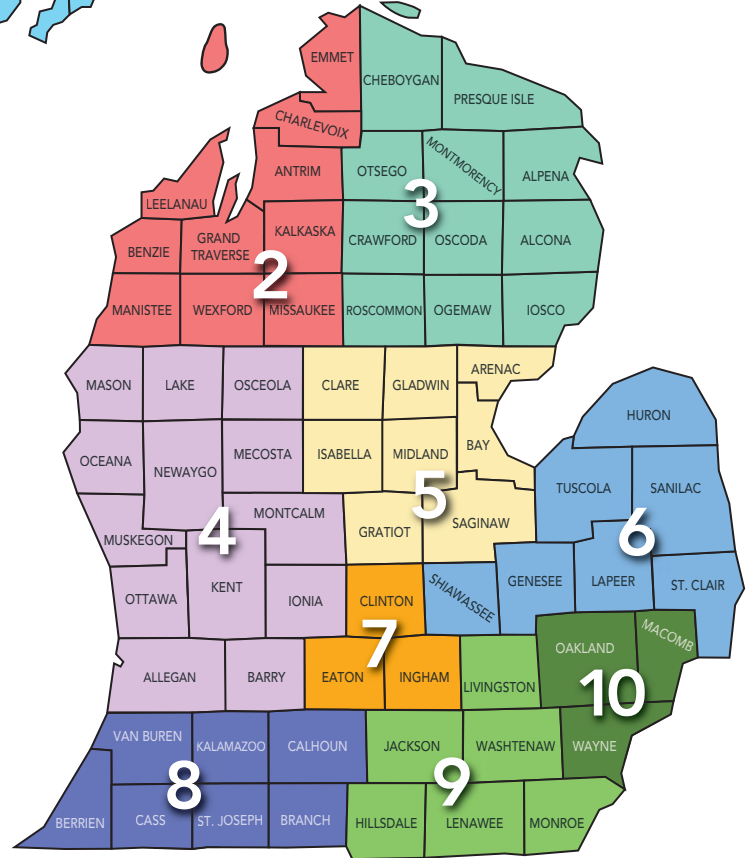

Managing director assignments

CDMs within each region report to an MEDC managing director:

Region 1	Vicki Schwab	906.235.9208 schwabv@michigan.org
Regions 2, 3	Tino Breithaupt	231.620.1565 breithauptt@michigan.org
Regions 5, 6	Charles Donaldson	810.241.6658 donaldsonc2@michigan.org
Regions 4, 8	Sarah Rainero	517.242.5480 raineros@michigan.org
Regions 7, 9	Paula Holtz	517.243.5689 holtzp@michigan.org
Region 10	Nicole Black	248.766.5794 blackn@michigan.org

*See page 2 for specific county/city breakdowns within each region.