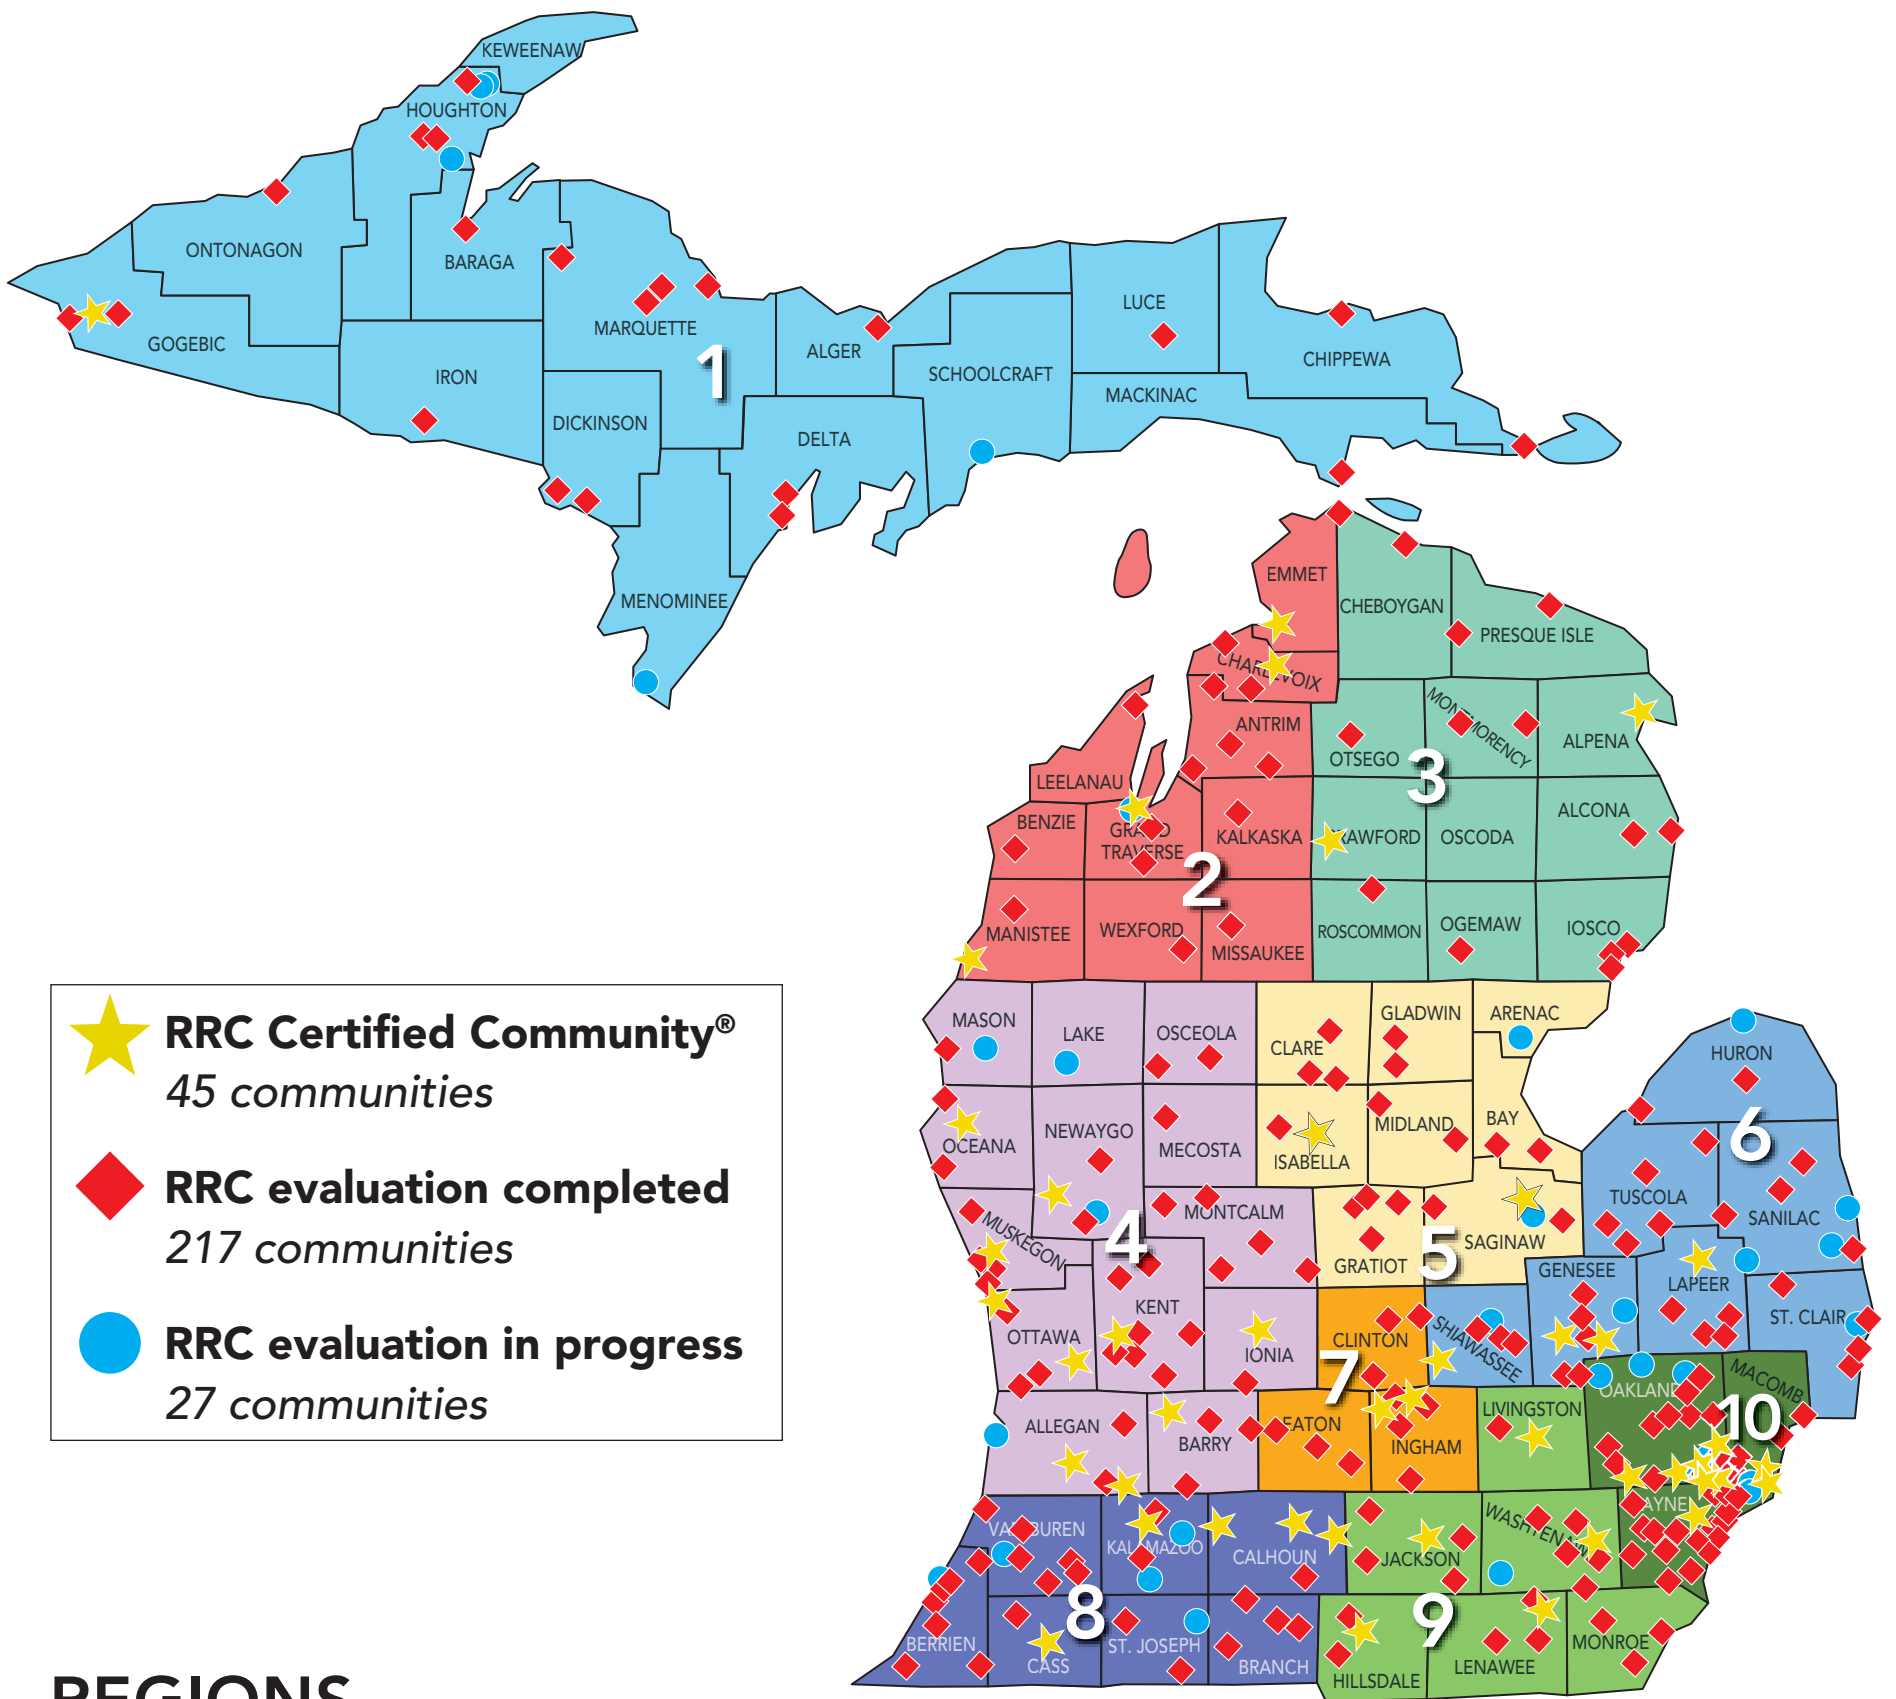

redevelopment ready communities®

REGIONS

1 Upper Peninsula region Pablo Majano	517.285.4165 majanop@michigan.org	6 East Michigan region Brett Hanlon, AICP	517.290.7089 hanlonb@michigan.org (Genesee, Shiawassee counties)
2 Northwest region Pablo Majano	517.285.4165 majanop@michigan.org	Elizabeth King, EDFP	517.249.0827 kinge5@michigan.org (all others)
3 Northeast region Pablo Majano	517.285.4165 majanop@michigan.org	7 South Central region Brett Hanlon, AICP	517.290.7089 hanlonb@michigan.org
4 West Michigan region Pablo Majano Julia Turnbull	517.285.4165 majanop@michigan.org (Kent, Ottawa, Muskegon counties) 517.599.1752 turnbullj2@michigan.org (all others)	8 Southwest region Julia Turnbull	517.599.1752 turnbullj2@michigan.org
5 East Central Michigan region Brett Hanlon, AICP	517.290.7089 hanlonb@michigan.org	9 Southeast Michigan region Brett Hanlon, AICP	517.290.7089 hanlonb@michigan.org
		10 Detroit Metro region Elizabeth King, EDFP	517.249.0827 kinge5@michigan.org

General inquiries: RRC@michigan.org

MICHIGAN ECONOMIC
DEVELOPMENT CORPORATION