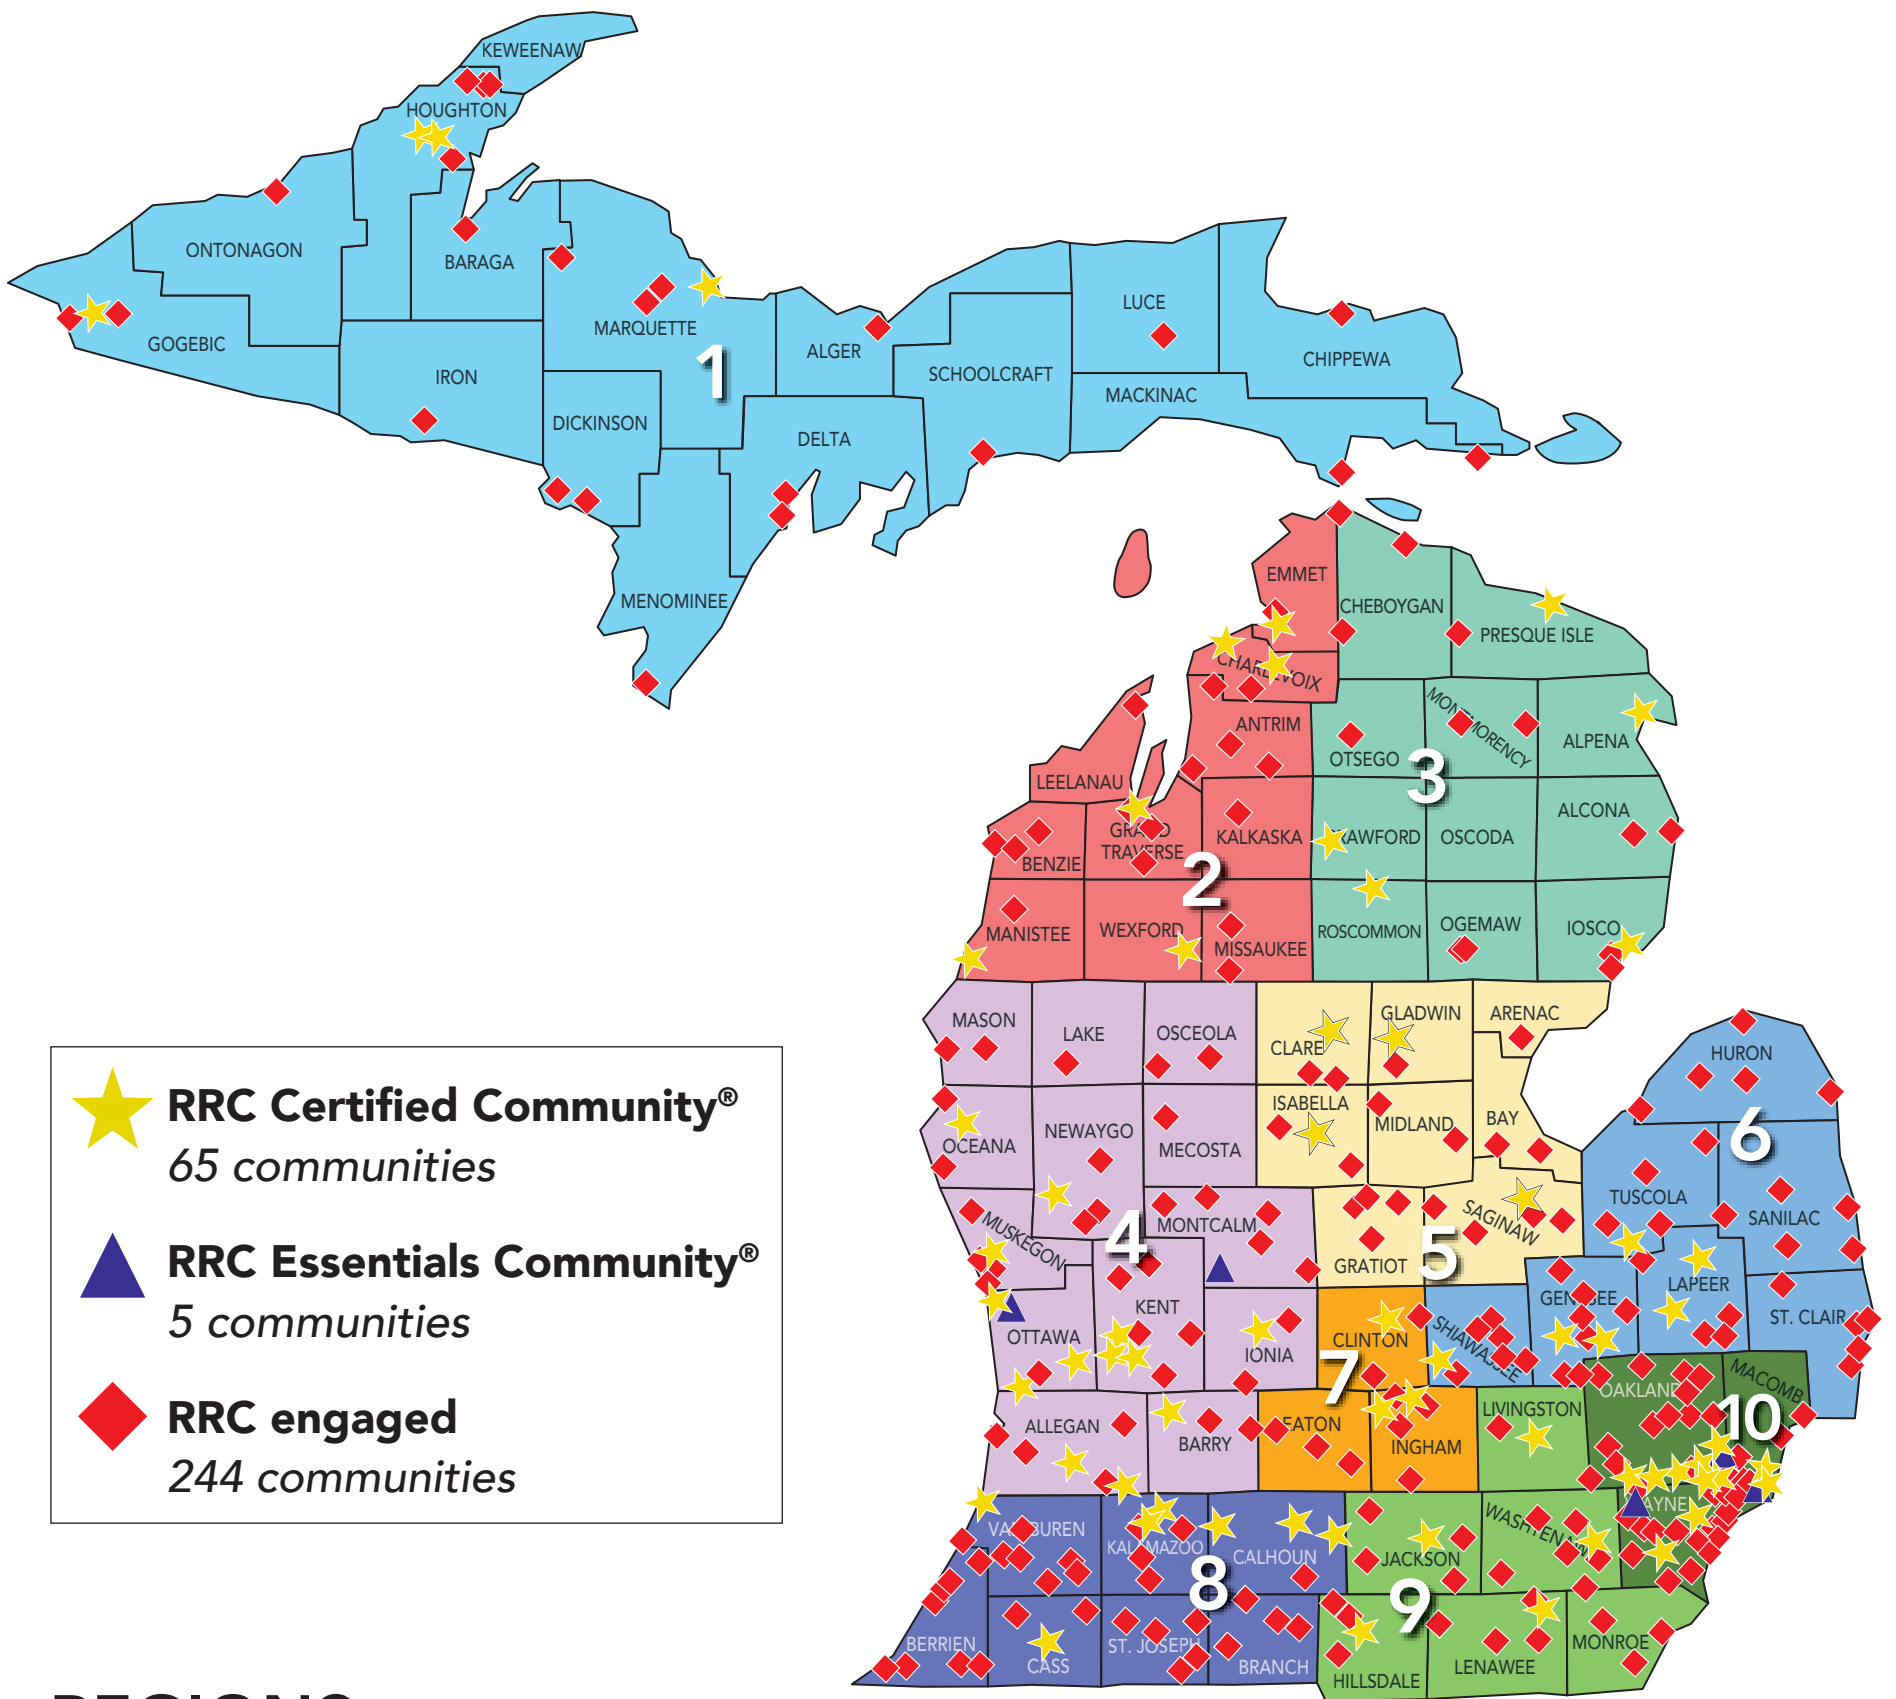

redevelopment ready communities®

- ★ **RRC Certified Community®**
  65 communities
- ▲ **RRC Essentials Community®**
  5 communities
- **RRC engaged**
  244 communities

REGIONS

1 Upper Peninsula region Pablo Majano	517.285.4165 majanop@michigan.org	6 East Michigan region Julia Turnbull	517.599.1752 turnbullj2@michigan.org
2 Northwest region Pablo Majano	517.285.4165 majanop@michigan.org	7 South Central region Stephanie Peña	517.420.3405 penas@michigan.org
3 Northeast region Pablo Majano	517.285.4165 majanop@michigan.org	8 Southwest region Julia Turnbull	517.599.1752 turnbullj2@michigan.org
4 West Michigan region Pablo Majano (Kent, Ottawa, Muskegon counties) Julia Turnbull	517.285.4165 majanop@michigan.org 517.599.1752 turnbullj2@michigan.org (all others)	9 Southeast Michigan region Stephanie Peña	517.420.3405 penas@michigan.org
5 East Central Michigan region Stephanie Peña	517.420.3405 penas@michigan.org	10 Detroit Metro region Stephanie Peña	517.420.3405 penas@michigan.org

General inquiries: RRC@michigan.org

MICHIGAN ECONOMIC DEVELOPMENT CORPORATION