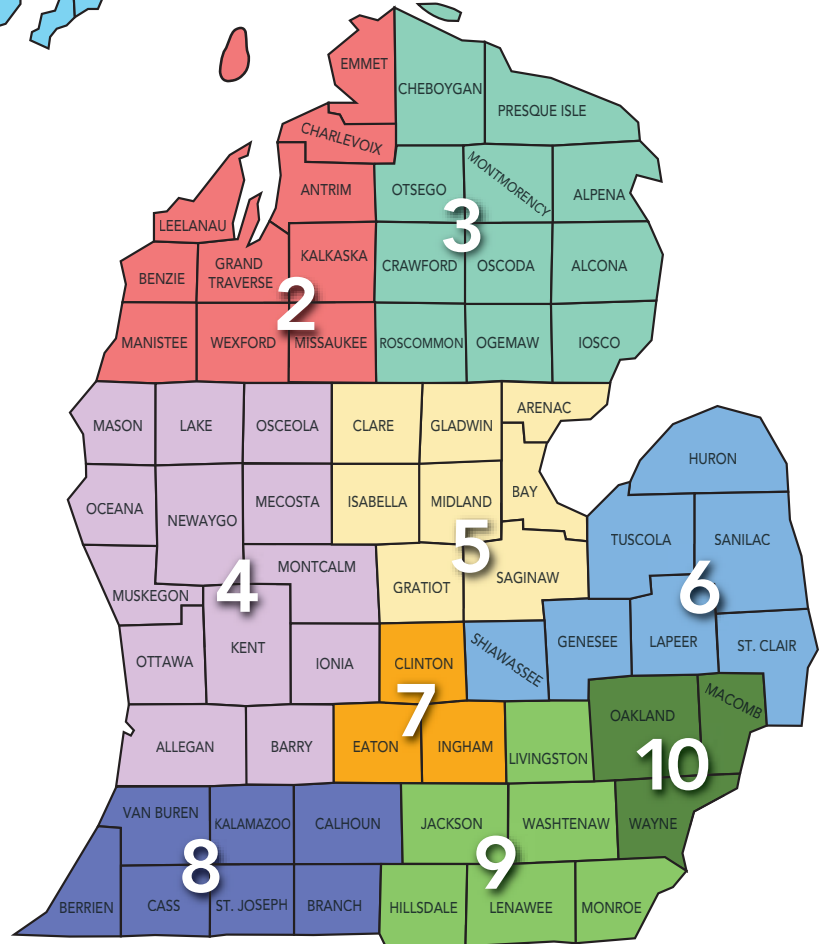

10 **Detroit Metro region**
Brittney Hoszkiw 517.420.7291
hoszkiwb1@michigan.org
(City of Detroit)

Dominic Romano 313.418.7568
romanod@michigan.org