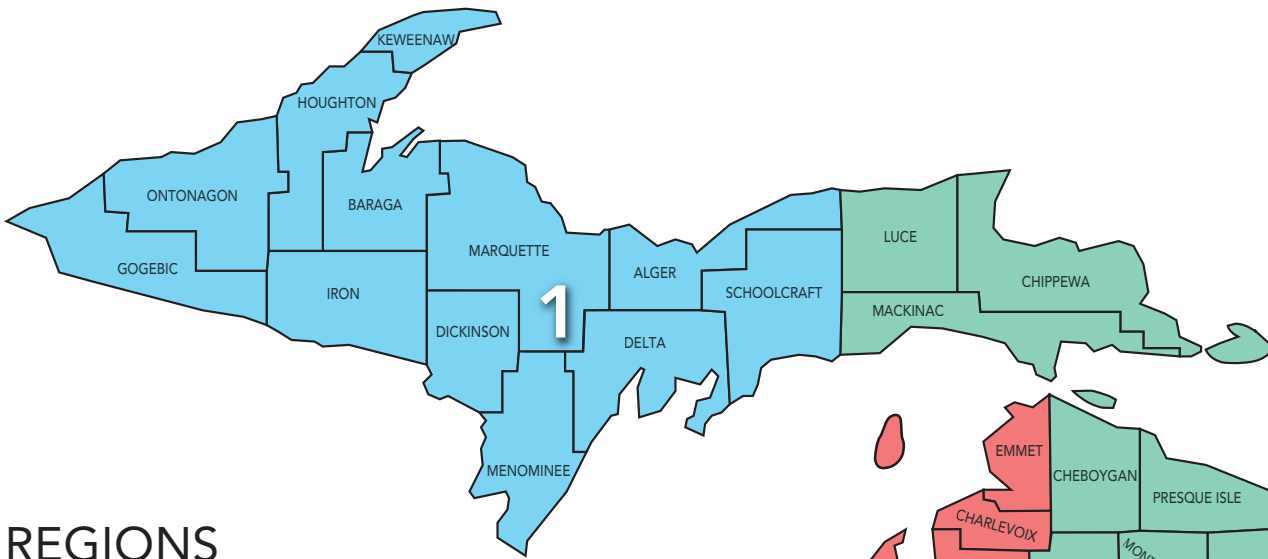

Community Assistance Team

Community Development

REGIONS

1 **Upper Peninsula region**
 Jennifer Tucker 906.201.4367
 tuckerj6@michigan.org

2 **Northwest region**
 Dan Leonard 989.387.4467
 leonardd6@michigan.org

3 **Northeast region & Eastern UP**
 Lindsey Miller 231.260.2185
 millerl32@michigan.org

4 **West Michigan region**
 Sue DeVries 616.430.0280
 devriess1@michigan.org
 Lindsay Viviano 517.249.0408
 vivianol1@michigan.org
(Kent, Muskegon, and Ottawa counties)