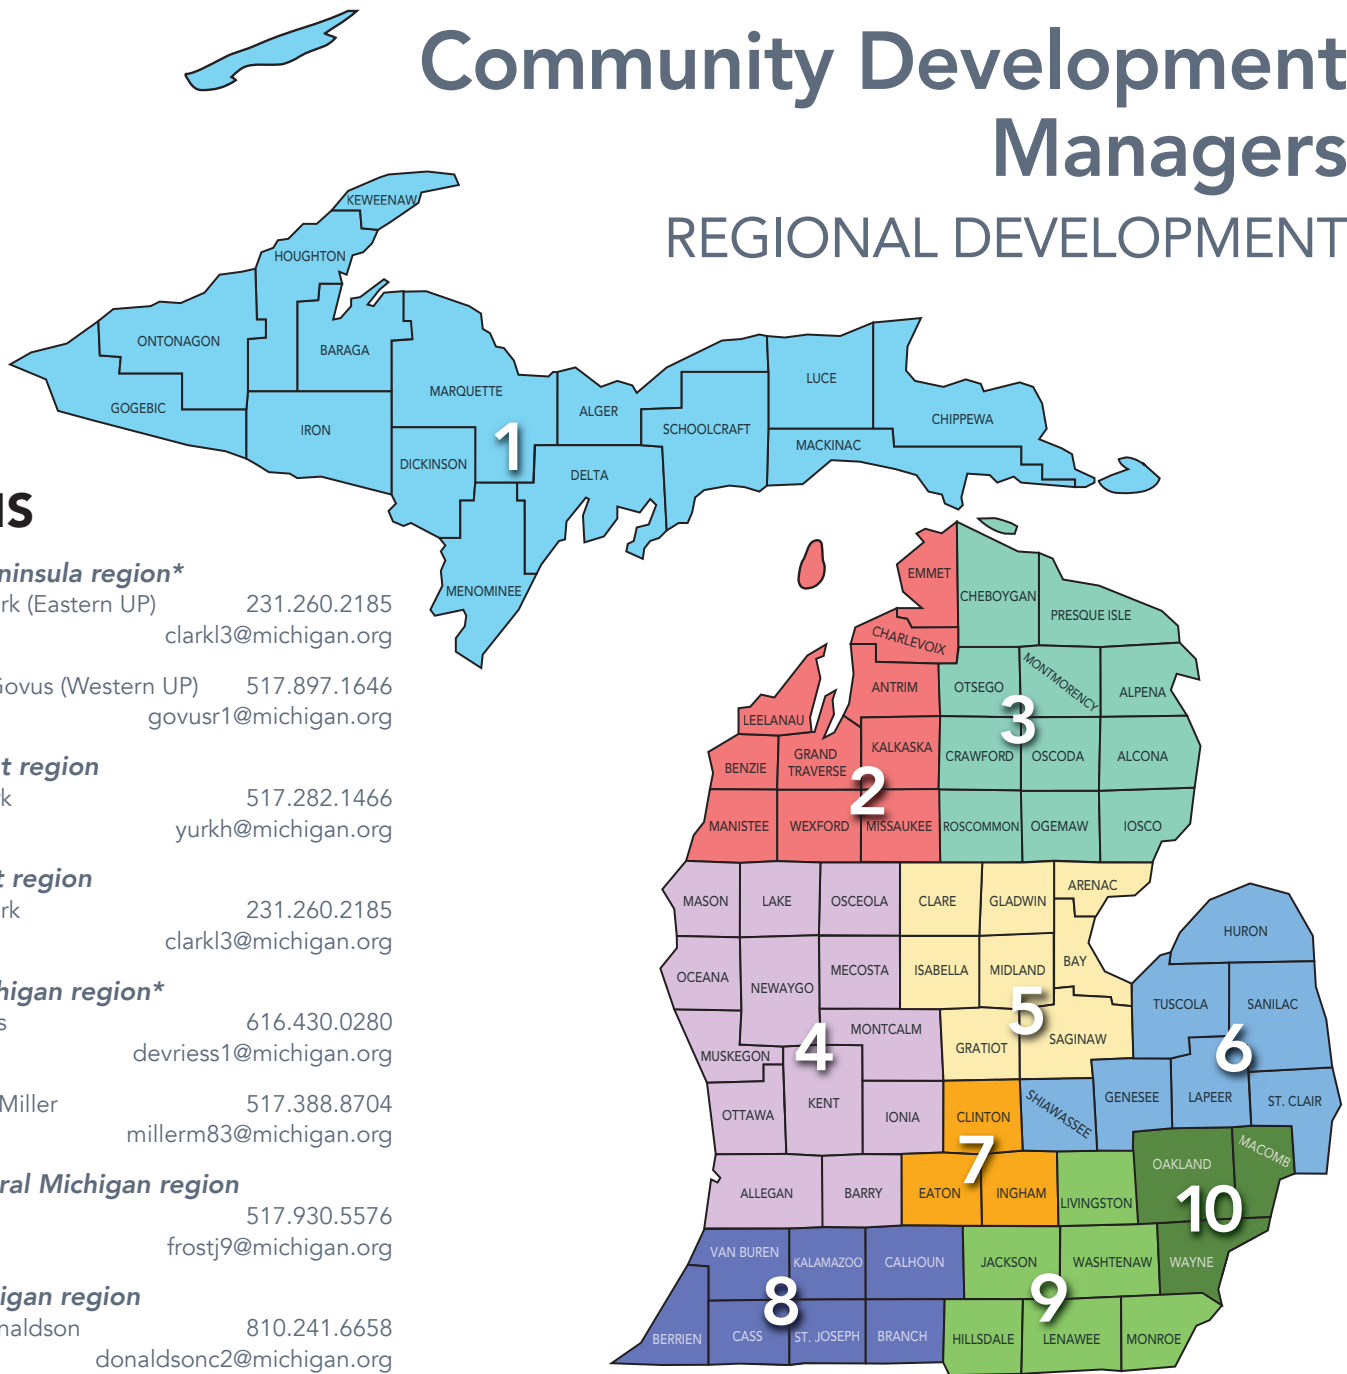

Community Development Managers

REGIONAL DEVELOPMENT

REGIONS

- **1 Upper Peninsula region***
  Lindsey Clark (Eastern UP) 231.260.2185
  clarkl3@michigan.org

  Raymond Govus (Western UP) 517.897.1646
  govusr1@michigan.org
- **2 Northwest region**
  Hannah Yurk 517.282.1466
  yurkh@michigan.org
- **3 Northeast region**
  Lindsey Clark 231.260.2185
  clarkl3@michigan.org
- **4 West Michigan region***
  Sue DeVries 616.430.0280
  devriess1@michigan.org

  Mackenzie Miller 517.388.8704
  millerm83@michigan.org
- **5 East Central Michigan region**
  Joe Frost 517.930.5576
  frostj9@michigan.org
- **6 East Michigan region**
  Charles Donaldson 810.241.6658
  donaldsonc2@michigan.org
- **7 South Central region**
  Rachel Elsinga 517.643.7695
  elsingar@michigan.org
- **8 Southwest region**
  Sarah Snoeyink 517.328.9569
  snoeyinks@michigan.org
- **9 Southeast Michigan region**
  Holden Branch 517.855.0562
  branchh2@michigan.org
- **10 Detroit Metro region***
  Megan McGreal 517.898.9859
  mcgrealm1@michigan.org

  Annie Mendoza 517.855.0924
  mendozaa1@michigan.org

  Dominic Romano 313.407.2361
  romanod@michigan.org

Managing director assignments

CDMs within each region report to an MEDC managing director:

Region 1	Vicki Schwab	906.235.9208 schwabv@michigan.org
Regions 2, 4	Tino Breithaupt	231.620.1565 breithauptt@michigan.org
Regions 3, 5, 6	Charles Donaldson	810.241.6658 donaldsonc2@michigan.org
Regions 7, 8, 9	Paula Holtz	517.243.5689 holtzp@michigan.org
Region 10	Nicole Black	248.766.5794 blackn@michigan.org

*See page 2 for specific county/city breakdowns within each region.