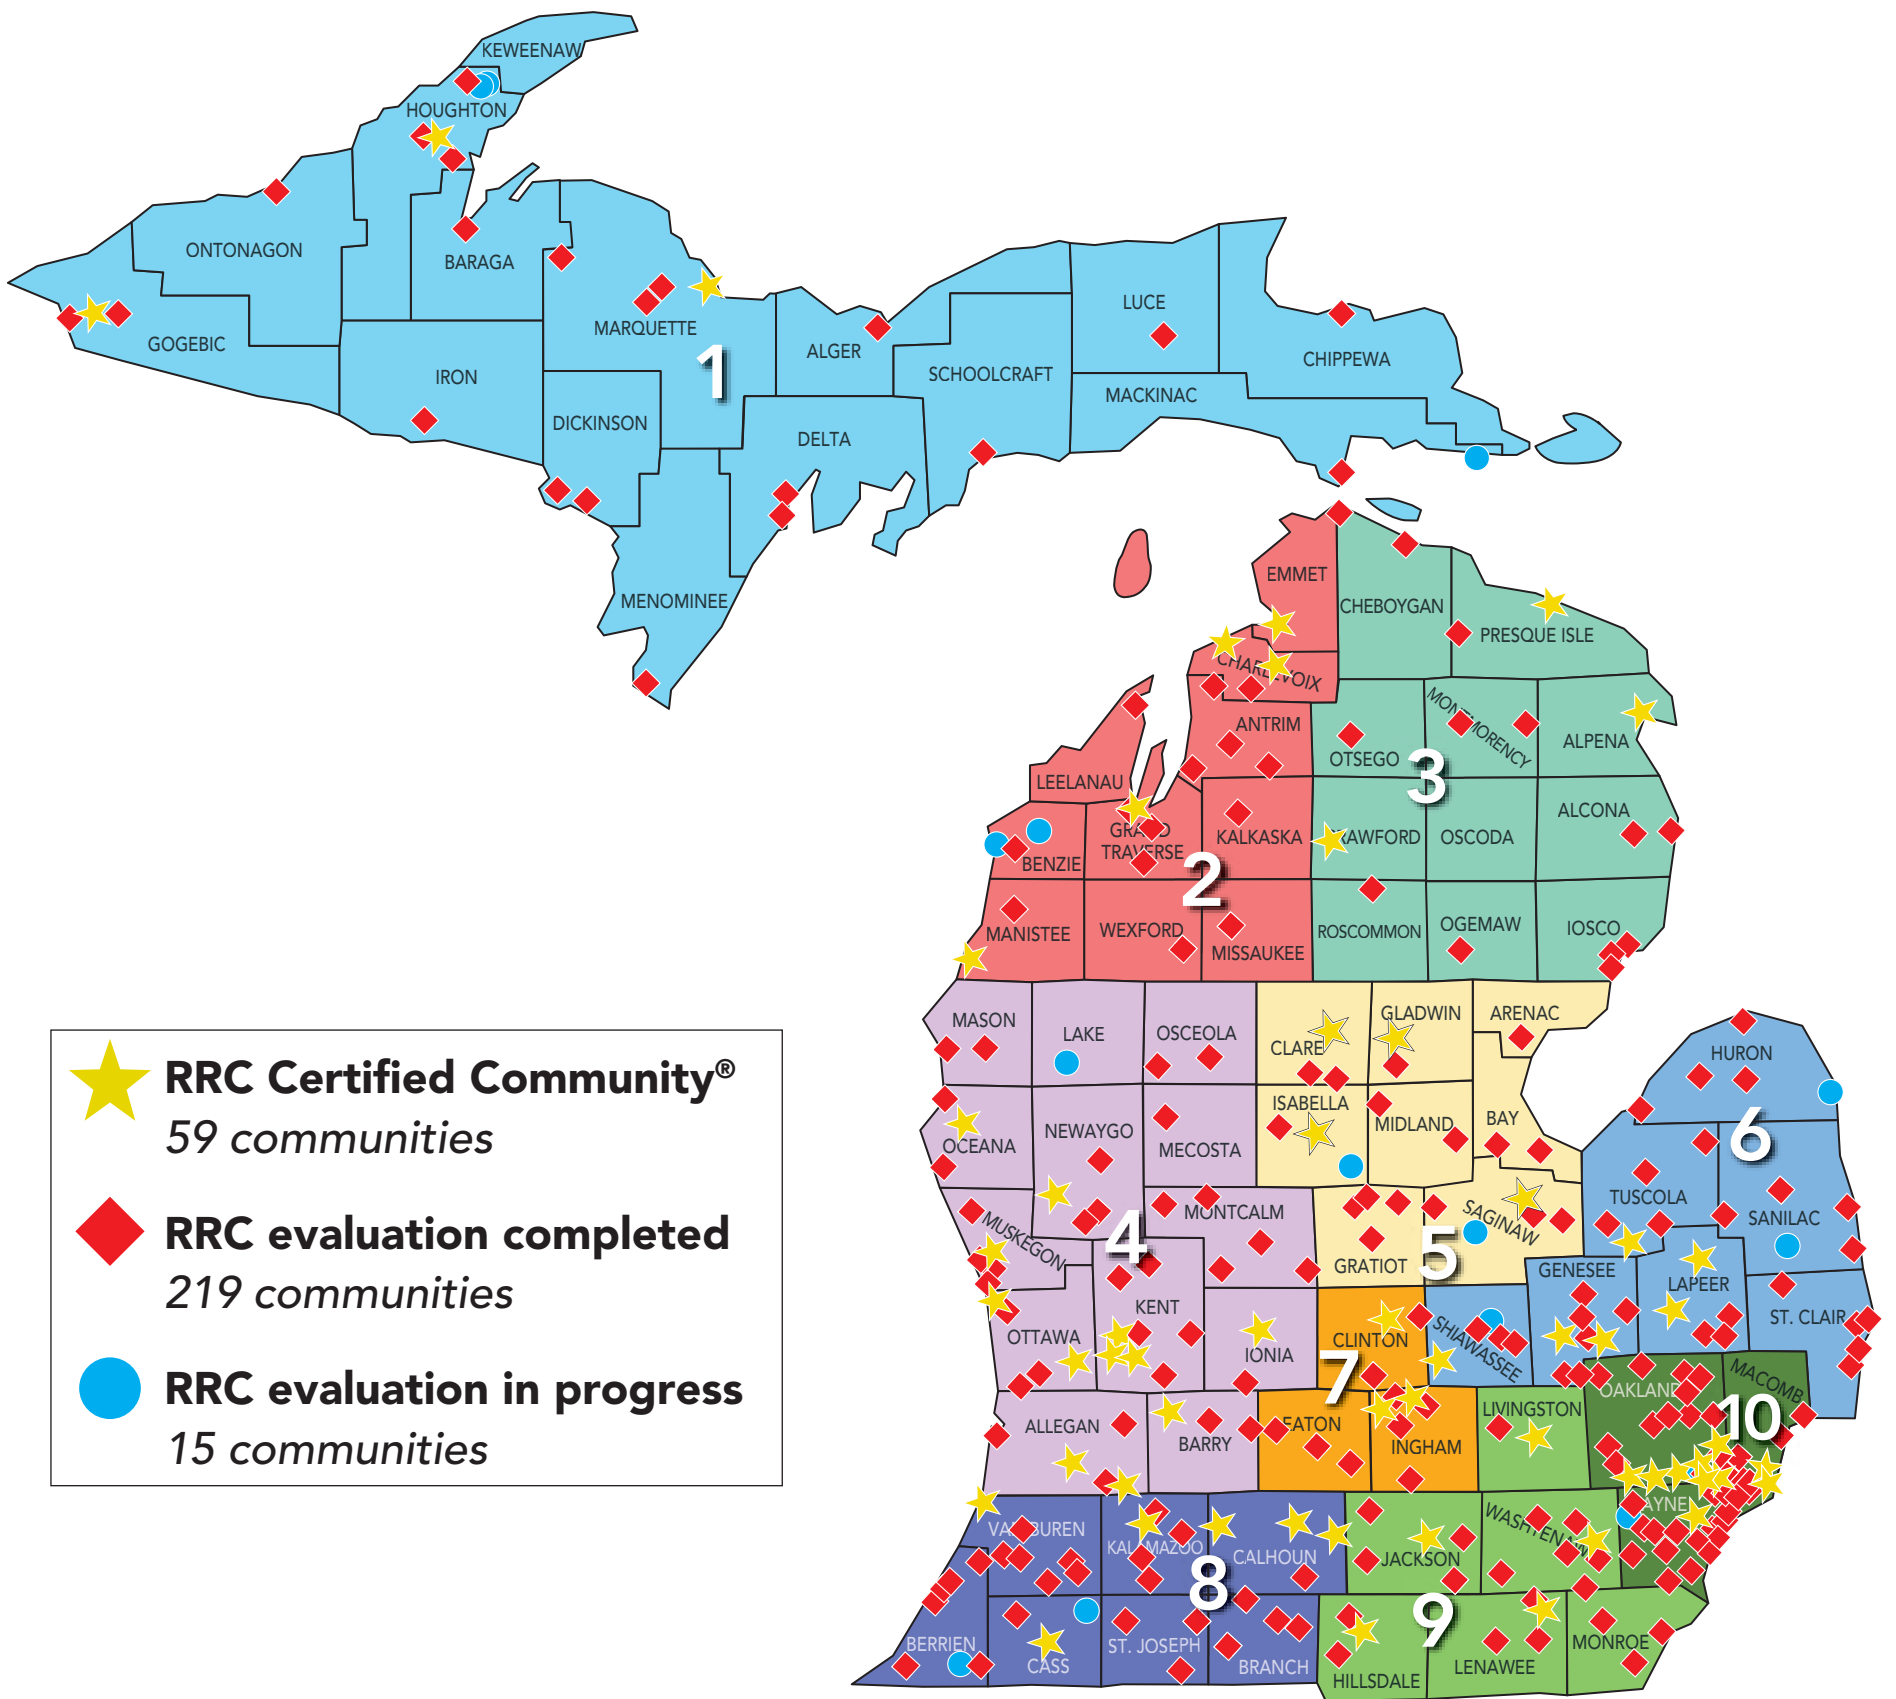

redevelopment ready communities®

- **RRC Certified Community®**
  59 communities
- **RRC evaluation completed**
  219 communities
- **RRC evaluation in progress**
  15 communities

REGIONS

1 Upper Peninsula region Christopher Germain, AICP 517.599.5450 germainc2@michigan.org	6 East Michigan region Christopher Germain, AICP 517.599.5450 germainc2@michigan.org
2 Northwest region Pablo Majano 517.285.4165 majanop@michigan.org	7 South Central region Stephanie Peña 517.420.3405 penas@michigan.org
3 Northeast region Pablo Majano 517.285.4165 majanop@michigan.org	8 Southwest region Julia Turnbull 517.599.1752 turnbullj2@michigan.org
4 West Michigan region Pablo Majano 517.285.4165 majanop@michigan.org (Kent, Ottawa, Muskegon counties) Julia Turnbull 517.599.1752 turnbullj2@michigan.org (all others)	9 Southeast Michigan region Elizabeth King, EDFP 517.249.0827 kinge5@michigan.org
5 East Central Michigan region Stephanie Peña 517.420.3405 penas@michigan.org	10 Detroit Metro region Elizabeth King, EDFP 517.249.0827 kinge5@michigan.org

General inquiries: RRC@michigan.org