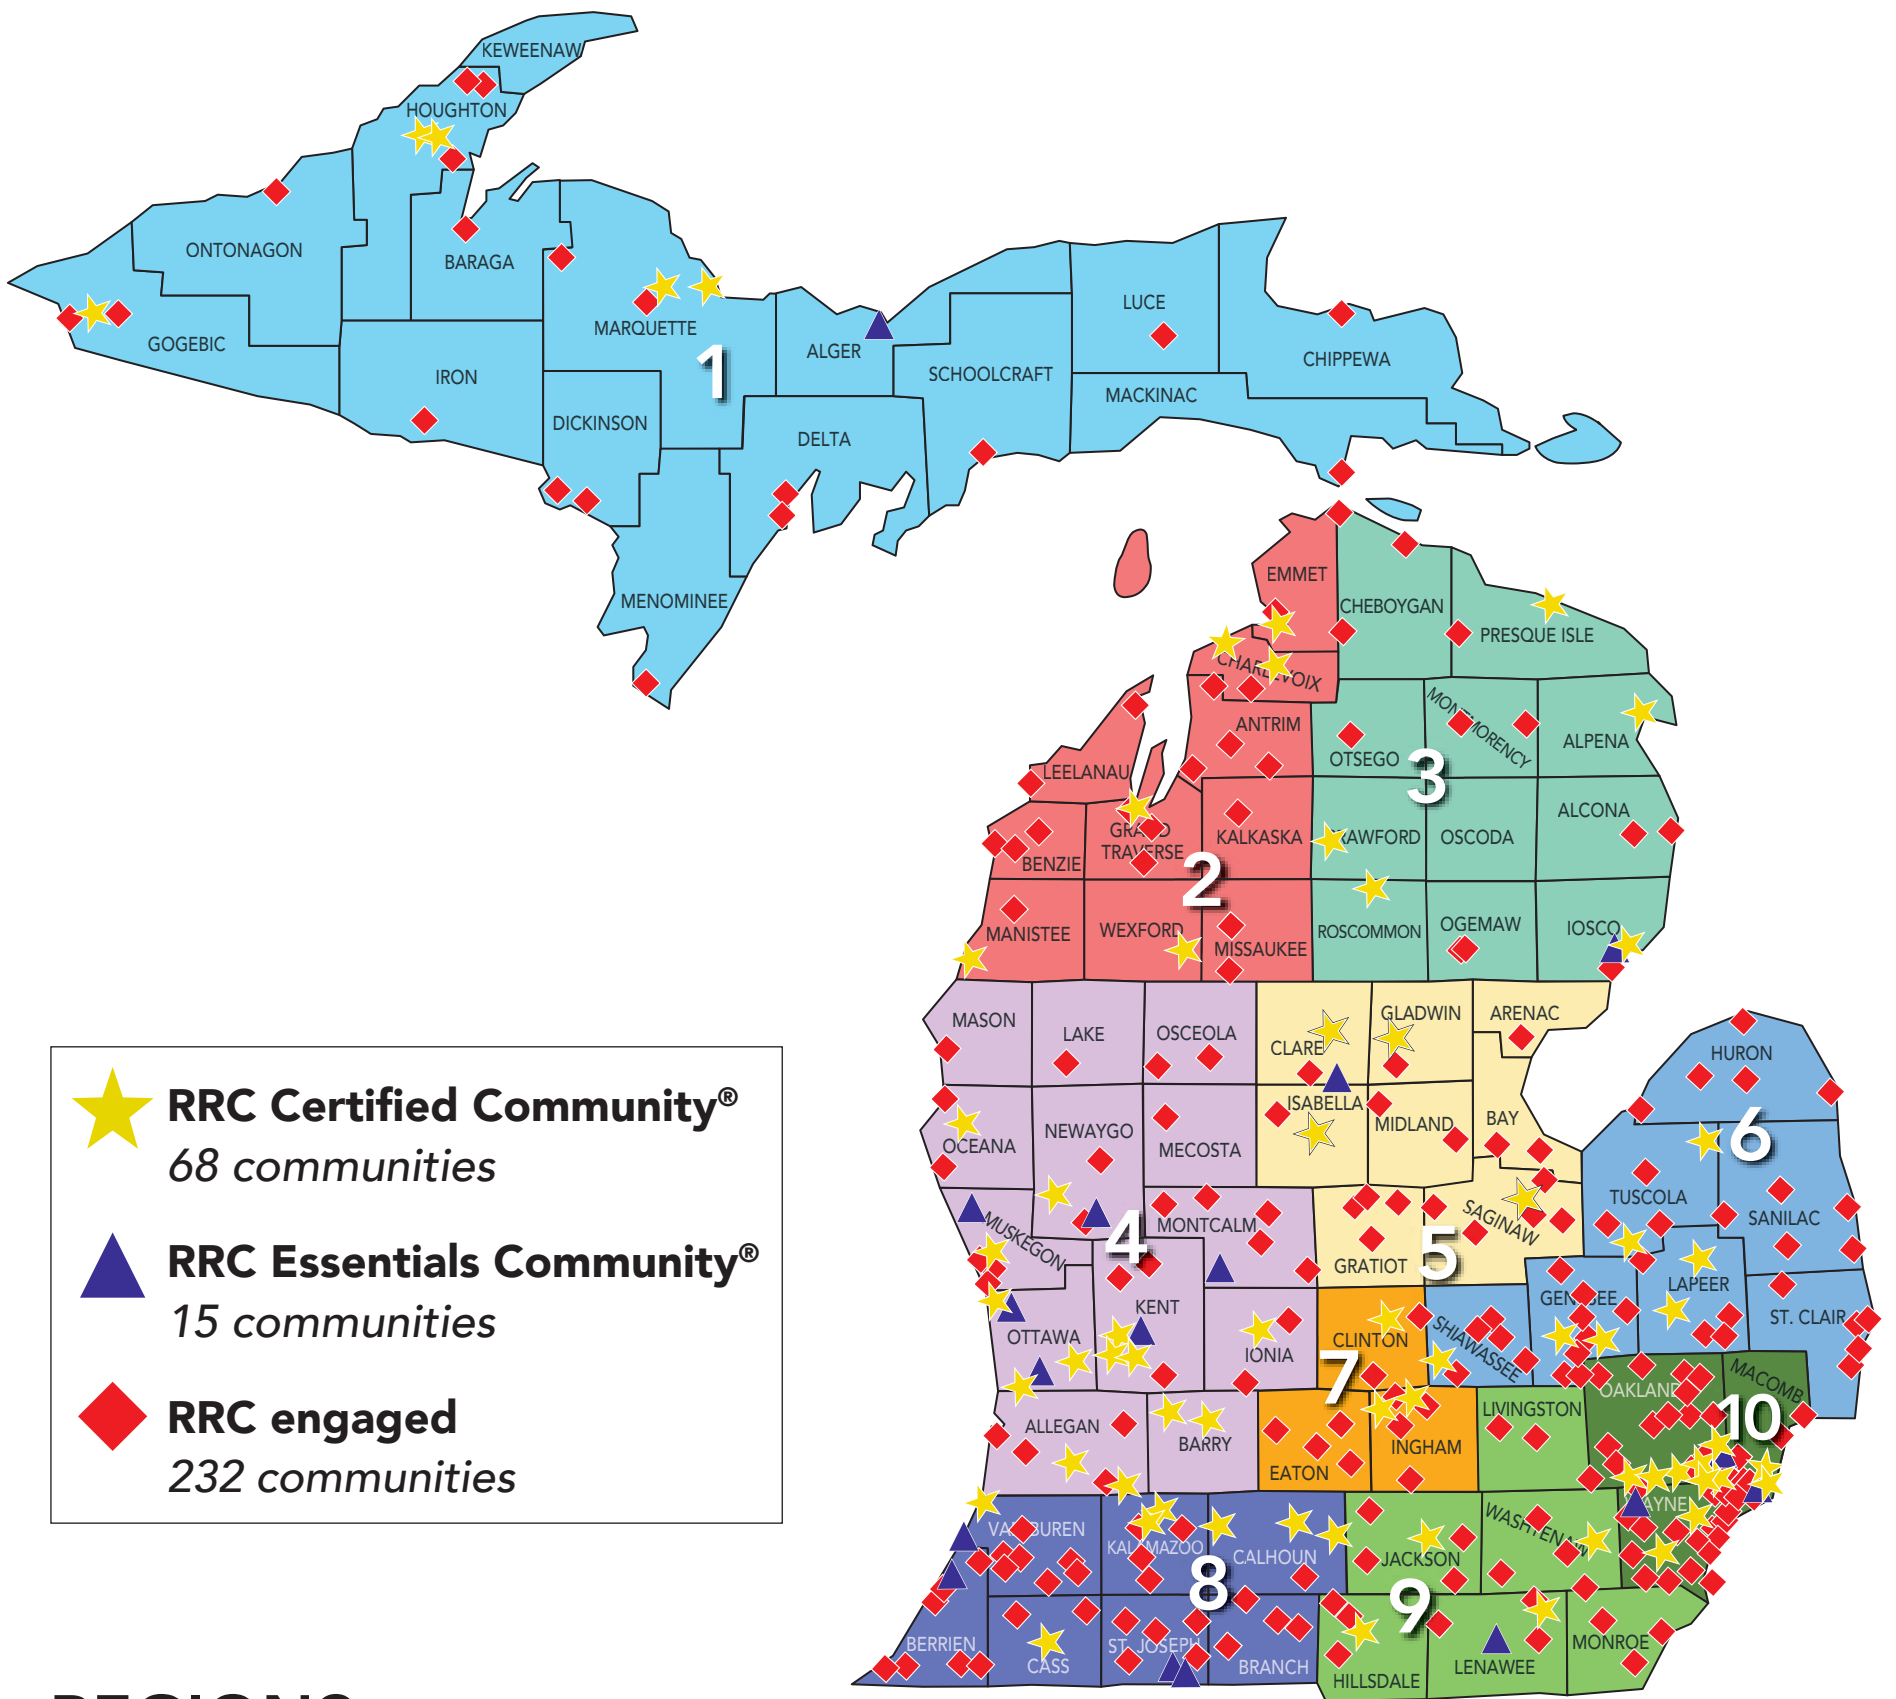

redevelopment ready communities®

- ★ **RRC Certified Community®**
  68 communities
- ▲ **RRC Essentials Community®**
  15 communities
- **RRC engaged**
  232 communities

REGIONS

1 Upper Peninsula region Pablo Majano 517.285.4165 majanop@michigan.org	6 East Michigan region Katie Higgs 517.898.7561 higgsk@michigan.org
2 Northwest region Pablo Majano 517.285.4165 majanop@michigan.org	7 South Central region Blake Newman 517.648.3437 newmanb1@michigan.org
3 Northeast region Pablo Majano 517.285.4165 majanop@michigan.org	8 Southwest region Julia Turnbull 517.599.1752 turnbullj2@michigan.org
4 West Michigan region Katie Higgs 517.898.7561 higgsk@michigan.org (Kent, Muskegon, Ottawa counties) Julia Turnbull 517.599.1752 turnbullj2@michigan.org (all others)	9 Southeast Michigan region Blake Newman 517.648.3437 newmanb1@michigan.org
5 East Central Michigan region Blake Newman 517.648.3437 newmanb1@michigan.org	10 Detroit Metro region Stephanie Peña 517.420.3405 penas@michigan.org

General inquiries: RRC@michigan.org

MICHIGAN ECONOMIC
DEVELOPMENT CORPORATION