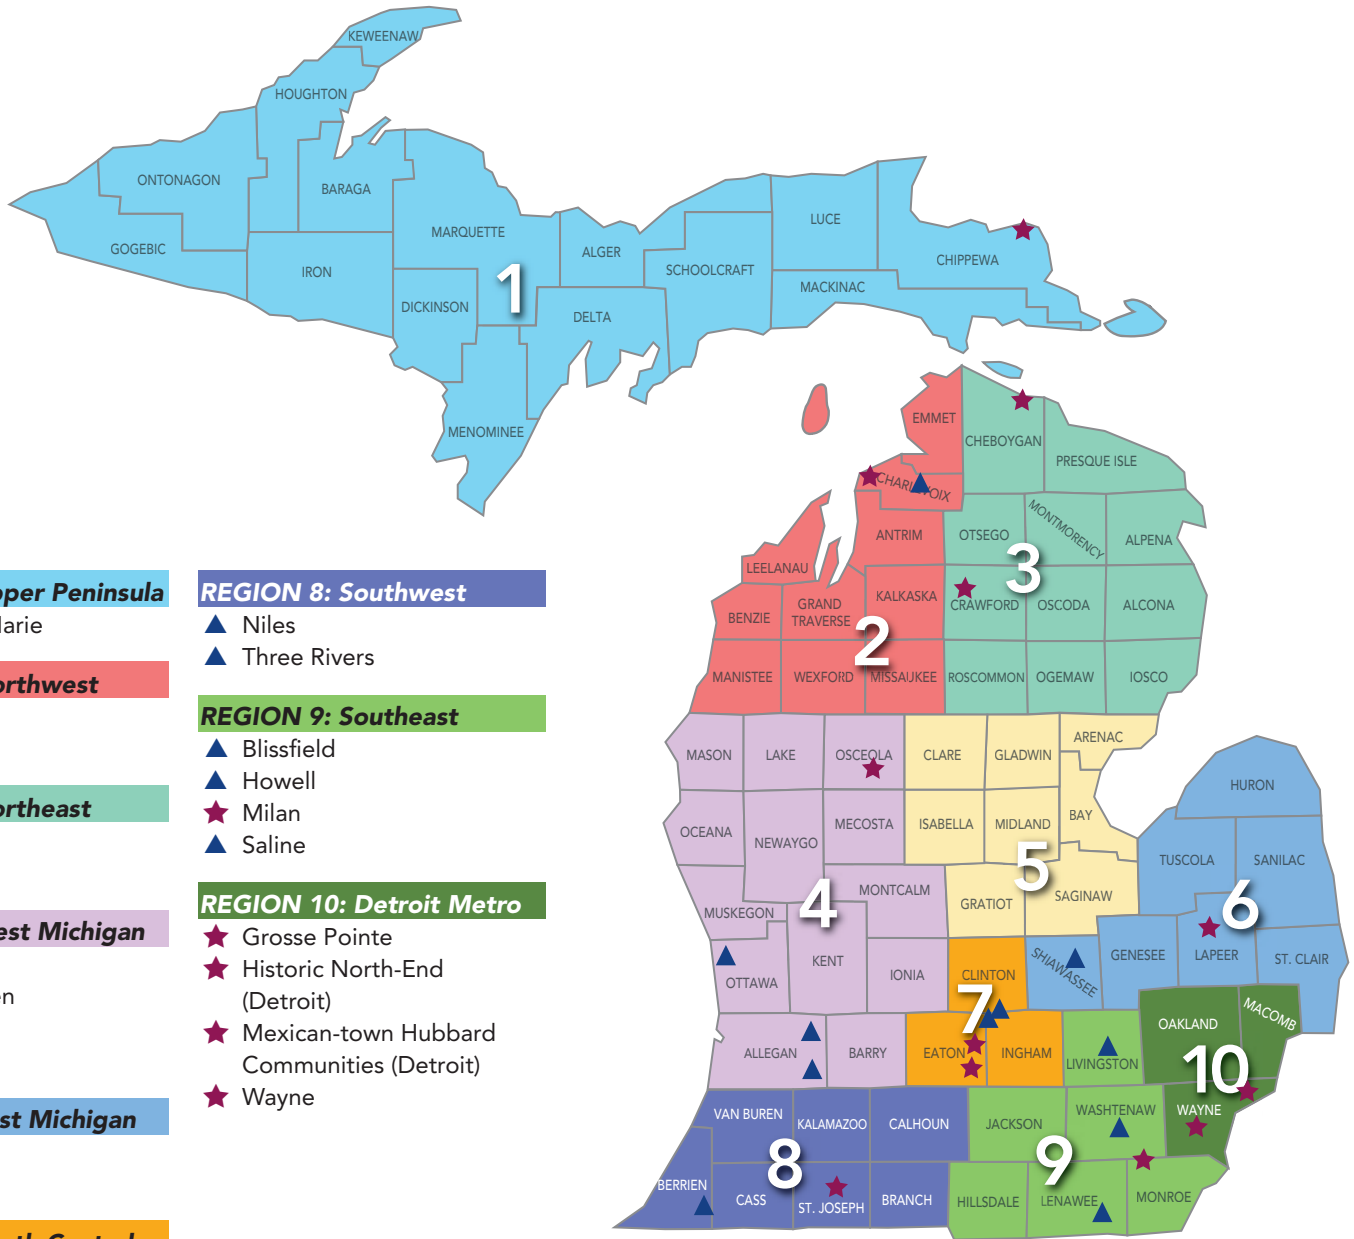

Michigan Main Street Communities 2020

REGION 1: Upper Peninsula

- ★ Sault Ste. Marie

REGION 2: Northwest

- ▲ Boyne City
- ▲ Charlevoix

REGION 3: Northeast

- ★ Cheboygan
- ▲ Grayling

REGION 4: West Michigan

- ★ Ewart
- ▲ Grand Haven
- ▲ Otsego
- ▲ Wayland

REGION 6: East Michigan

- ★ Lapeer
- ▲ Owosso

REGION 7: South Central

- ★ Charlotte
- ▲ Downtown Lansing Inc.
- ★ Eaton Rapids
- ▲ Old Town Lansing

REGION 8: Southwest

- ▲ Niles
- ▲ Three Rivers

REGION 9: Southeast

- ▲ Blissfield
- ▲ Howell
- ★ Milan
- ▲ Saline

REGION 10: Detroit Metro

- ★ Grosse Pointe
- ★ Historic North-End (Detroit)
- ★ Mexican-town Hubbard Communities (Detroit)
- ★ Wayne

Master Level communities

Select Level communities

MICHIGAN ECONOMIC
DEVELOPMENT CORPORATION

The Michigan Economic Development Corporation is the state's marketing arm and lead advocate for business development, job awareness and community development, with the focus on growing Michigan's economy. Dedicated to shared economic success, MEDC promotes the state's assets and opportunities that support business investment and community vitality.