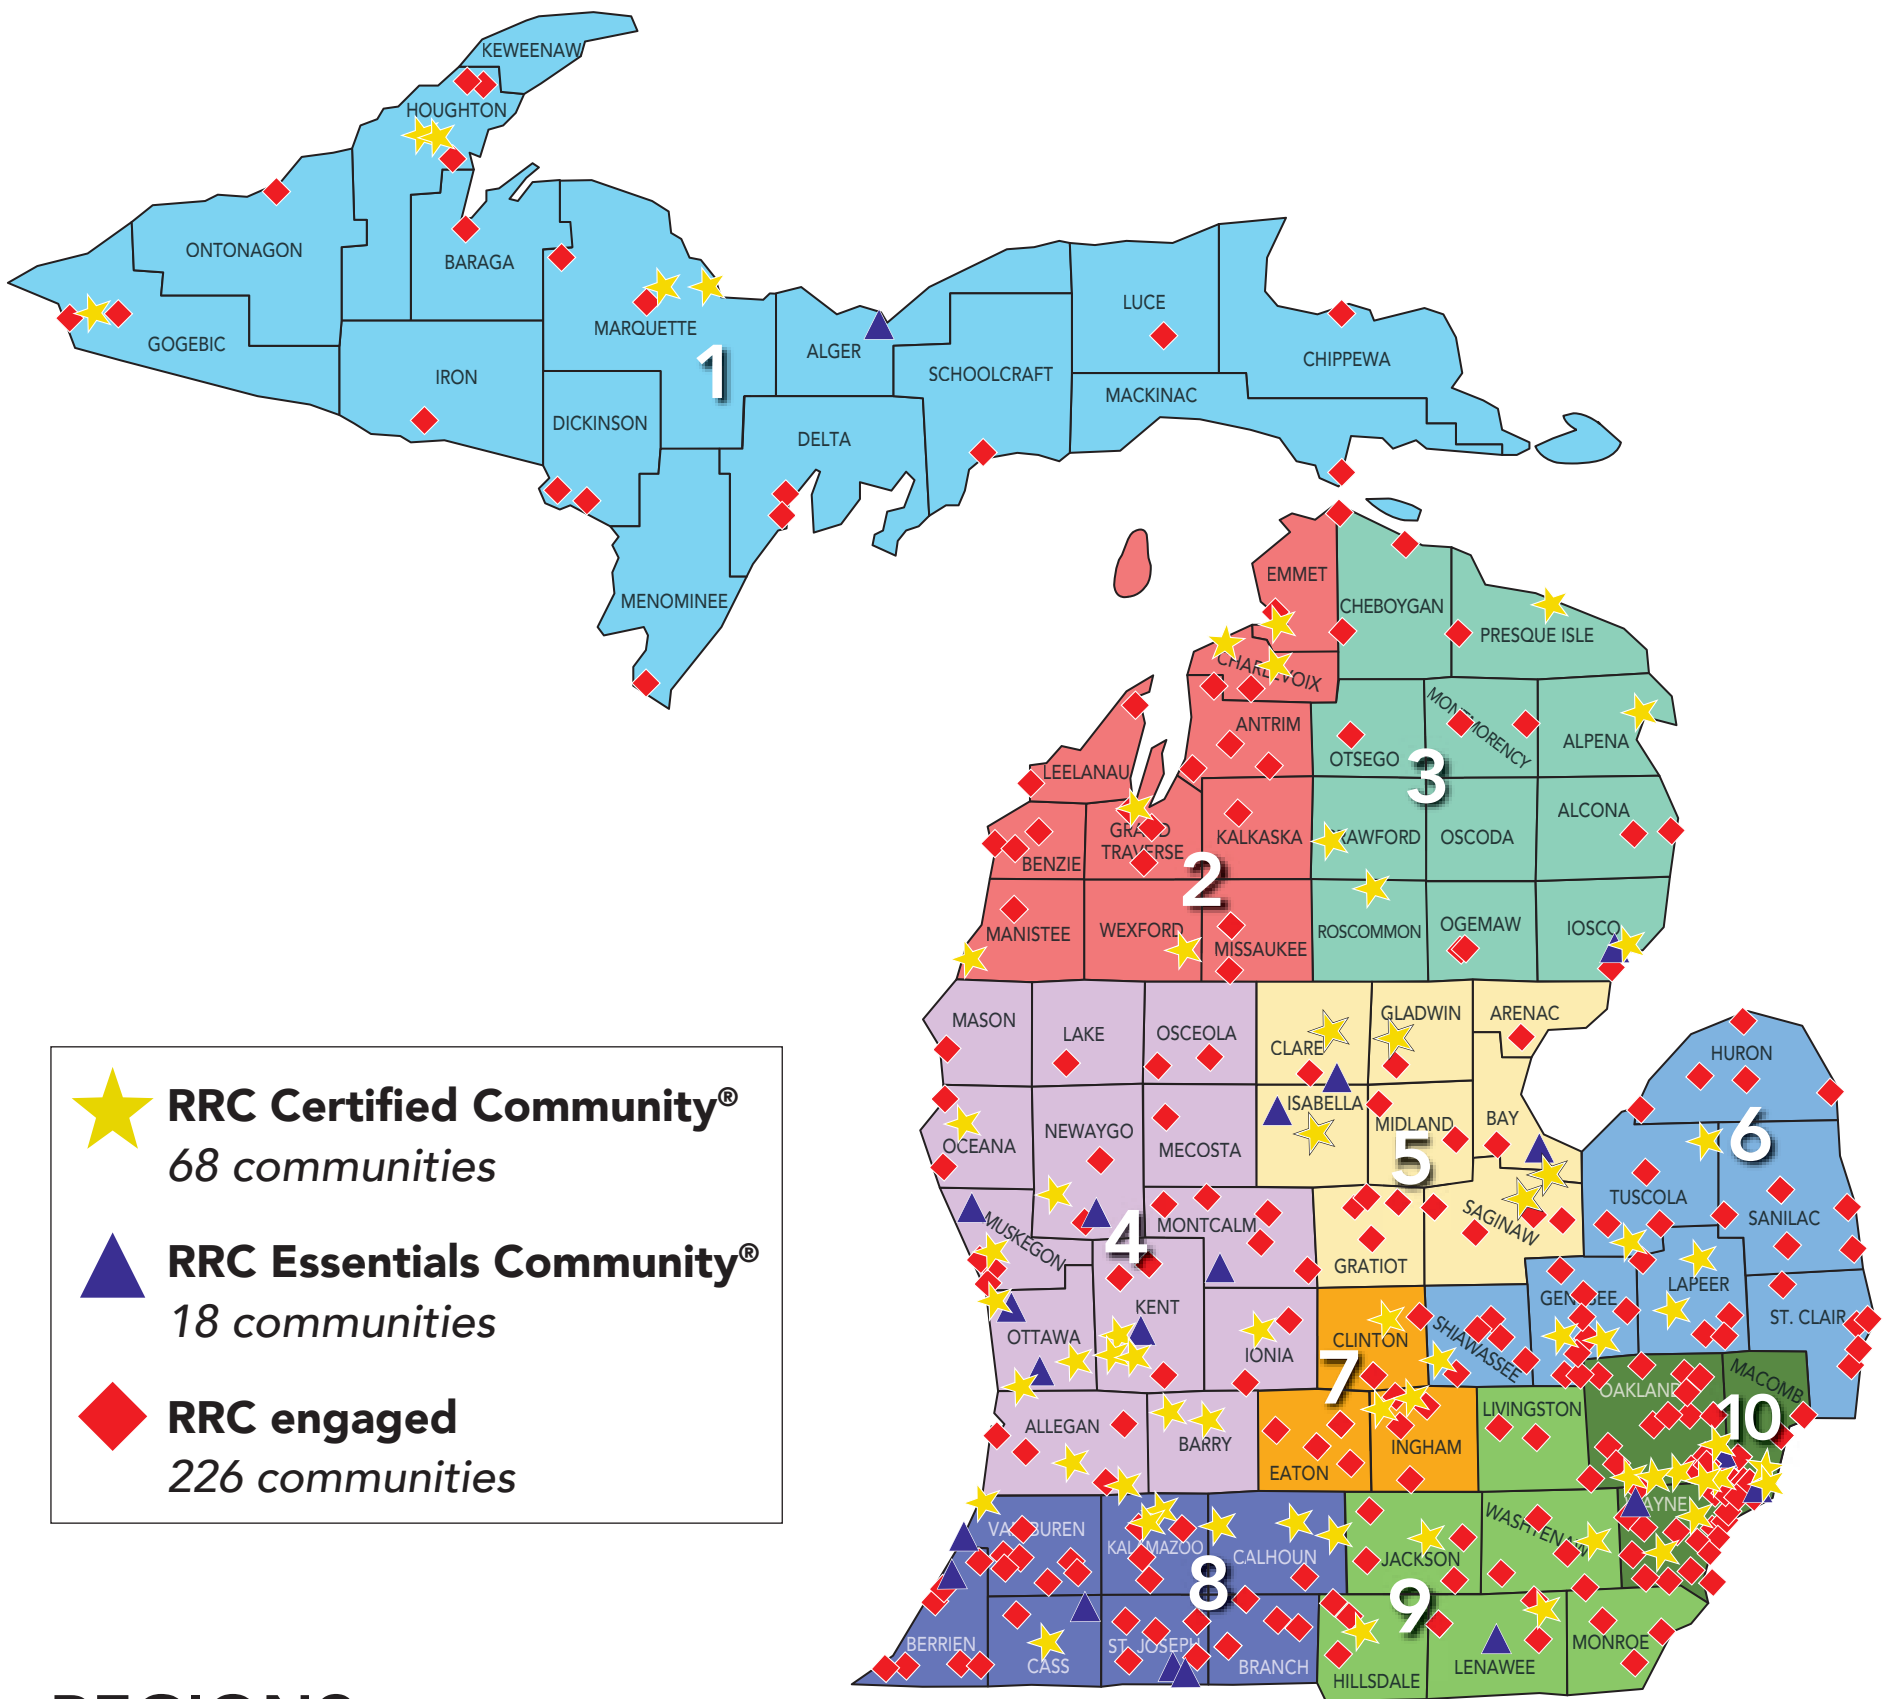

# redevelopment ready communities®

- ★ **RRC Certified Community®**  
68 communities
- ▲ **RRC Essentials Community®**  
18 communities
- ◆ **RRC engaged**  
226 communities

## Region 4: West Michigan

- ★ Allegan (Allegan County)
- ◆ Baldwin (Lake County)
- ◆ Big Rapids (Mecosta County)
- ◆ Carson City (Montcalm County)
- ◆ Cascade Township (Kent County)
- ◆ Cedar Springs (Kent County)
- ◆ Douglas (Allegan County)

## Region 5: East Central

- ◆ Alma (Griatiot County)
- ◆ Auburn (Bay County)
- ▲ Bay City (Bay County)
- ◆ Beaverton (Gladwin County)
- ◆ Breckenridge (Griatiot County)
- ◆ Bridgeport Twp (Saginaw County)
- ★ Buena Vista Township (Saginaw County)
- ▲ Clare (Clare County)
- ◆ Coleman (Midland County)
- ◆ Farwell (Clare County)
- ◆ Frankenmuth (Saginaw County)
- ★ Gladwin (Gladwin County)
- ★ Harrison (Clare County)
- ◆ Ithaca (Griatiot County)
- ▲ Lake Isabella (Isabella County)
- ◆ Merrill (Saginaw County)
- ◆ Midland (Midland County)
- ★ Mt. Pleasant (Isabella County)
- ★ Saginaw (Saginaw County)
- ◆ St. Charles (Saginaw County)
- ◆ St. Louis (Griatiot County)
- ◆ Standish (Arenac County)

## Region 7: South Central

- ◆ Charlotte (Eaton County)
- ◆ DeWitt (Clinton County)
- ◆ East Lansing (Ingham County)
- ◆ Eaton Rapids (Eaton County)
- ★ Lansing (Ingham County)
- ◆ Leslie (Ingham County)
- ◆ Mason (Ingham County)
- ★ Meridian Twp. (Ingham County)
- ◆ Ovid (Clinton County)
- ◆ Pottsville (Eaton County)
- ★ St. Johns (Clinton County)
- ◆ Vermontville (Eaton County)
- ◆ Williamston (Ingham County)