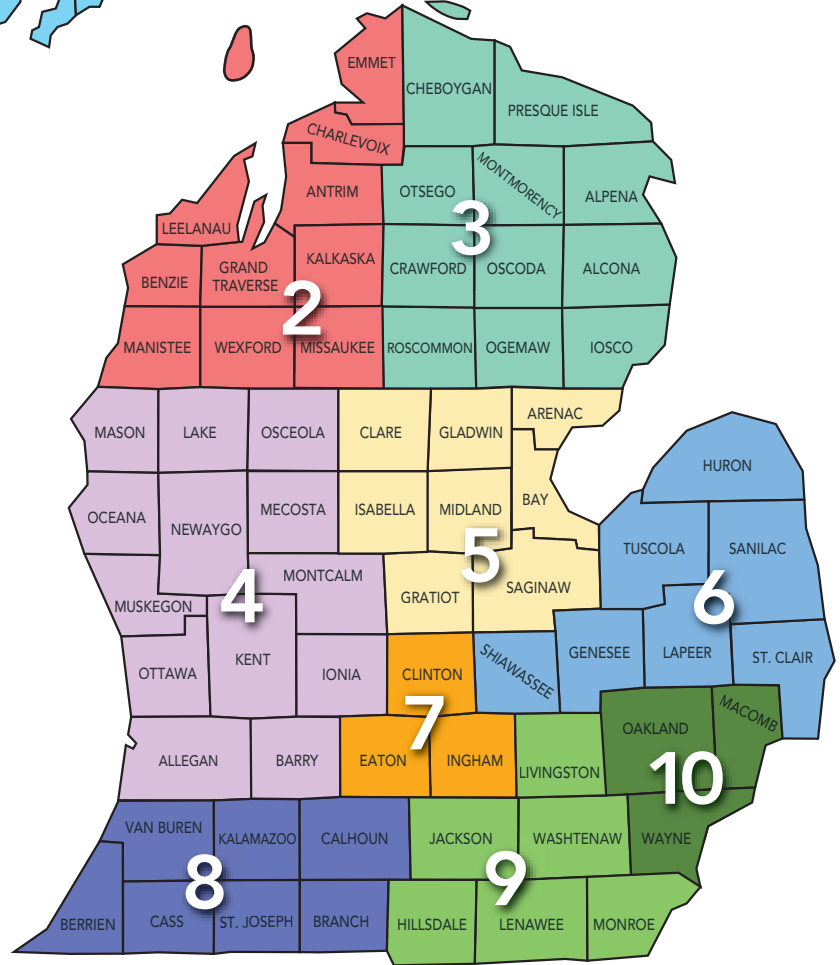

10 *Detroit Metro region*
Brittney Hoszkiw 517.420.7291
hoszkiwb1@michigan.org
(City of Detroit)

Dominic Romano 313.418.7568
romanod@michigan.org

MICHIGAN ECONOMIC
DEVELOPMENT CORPORATION