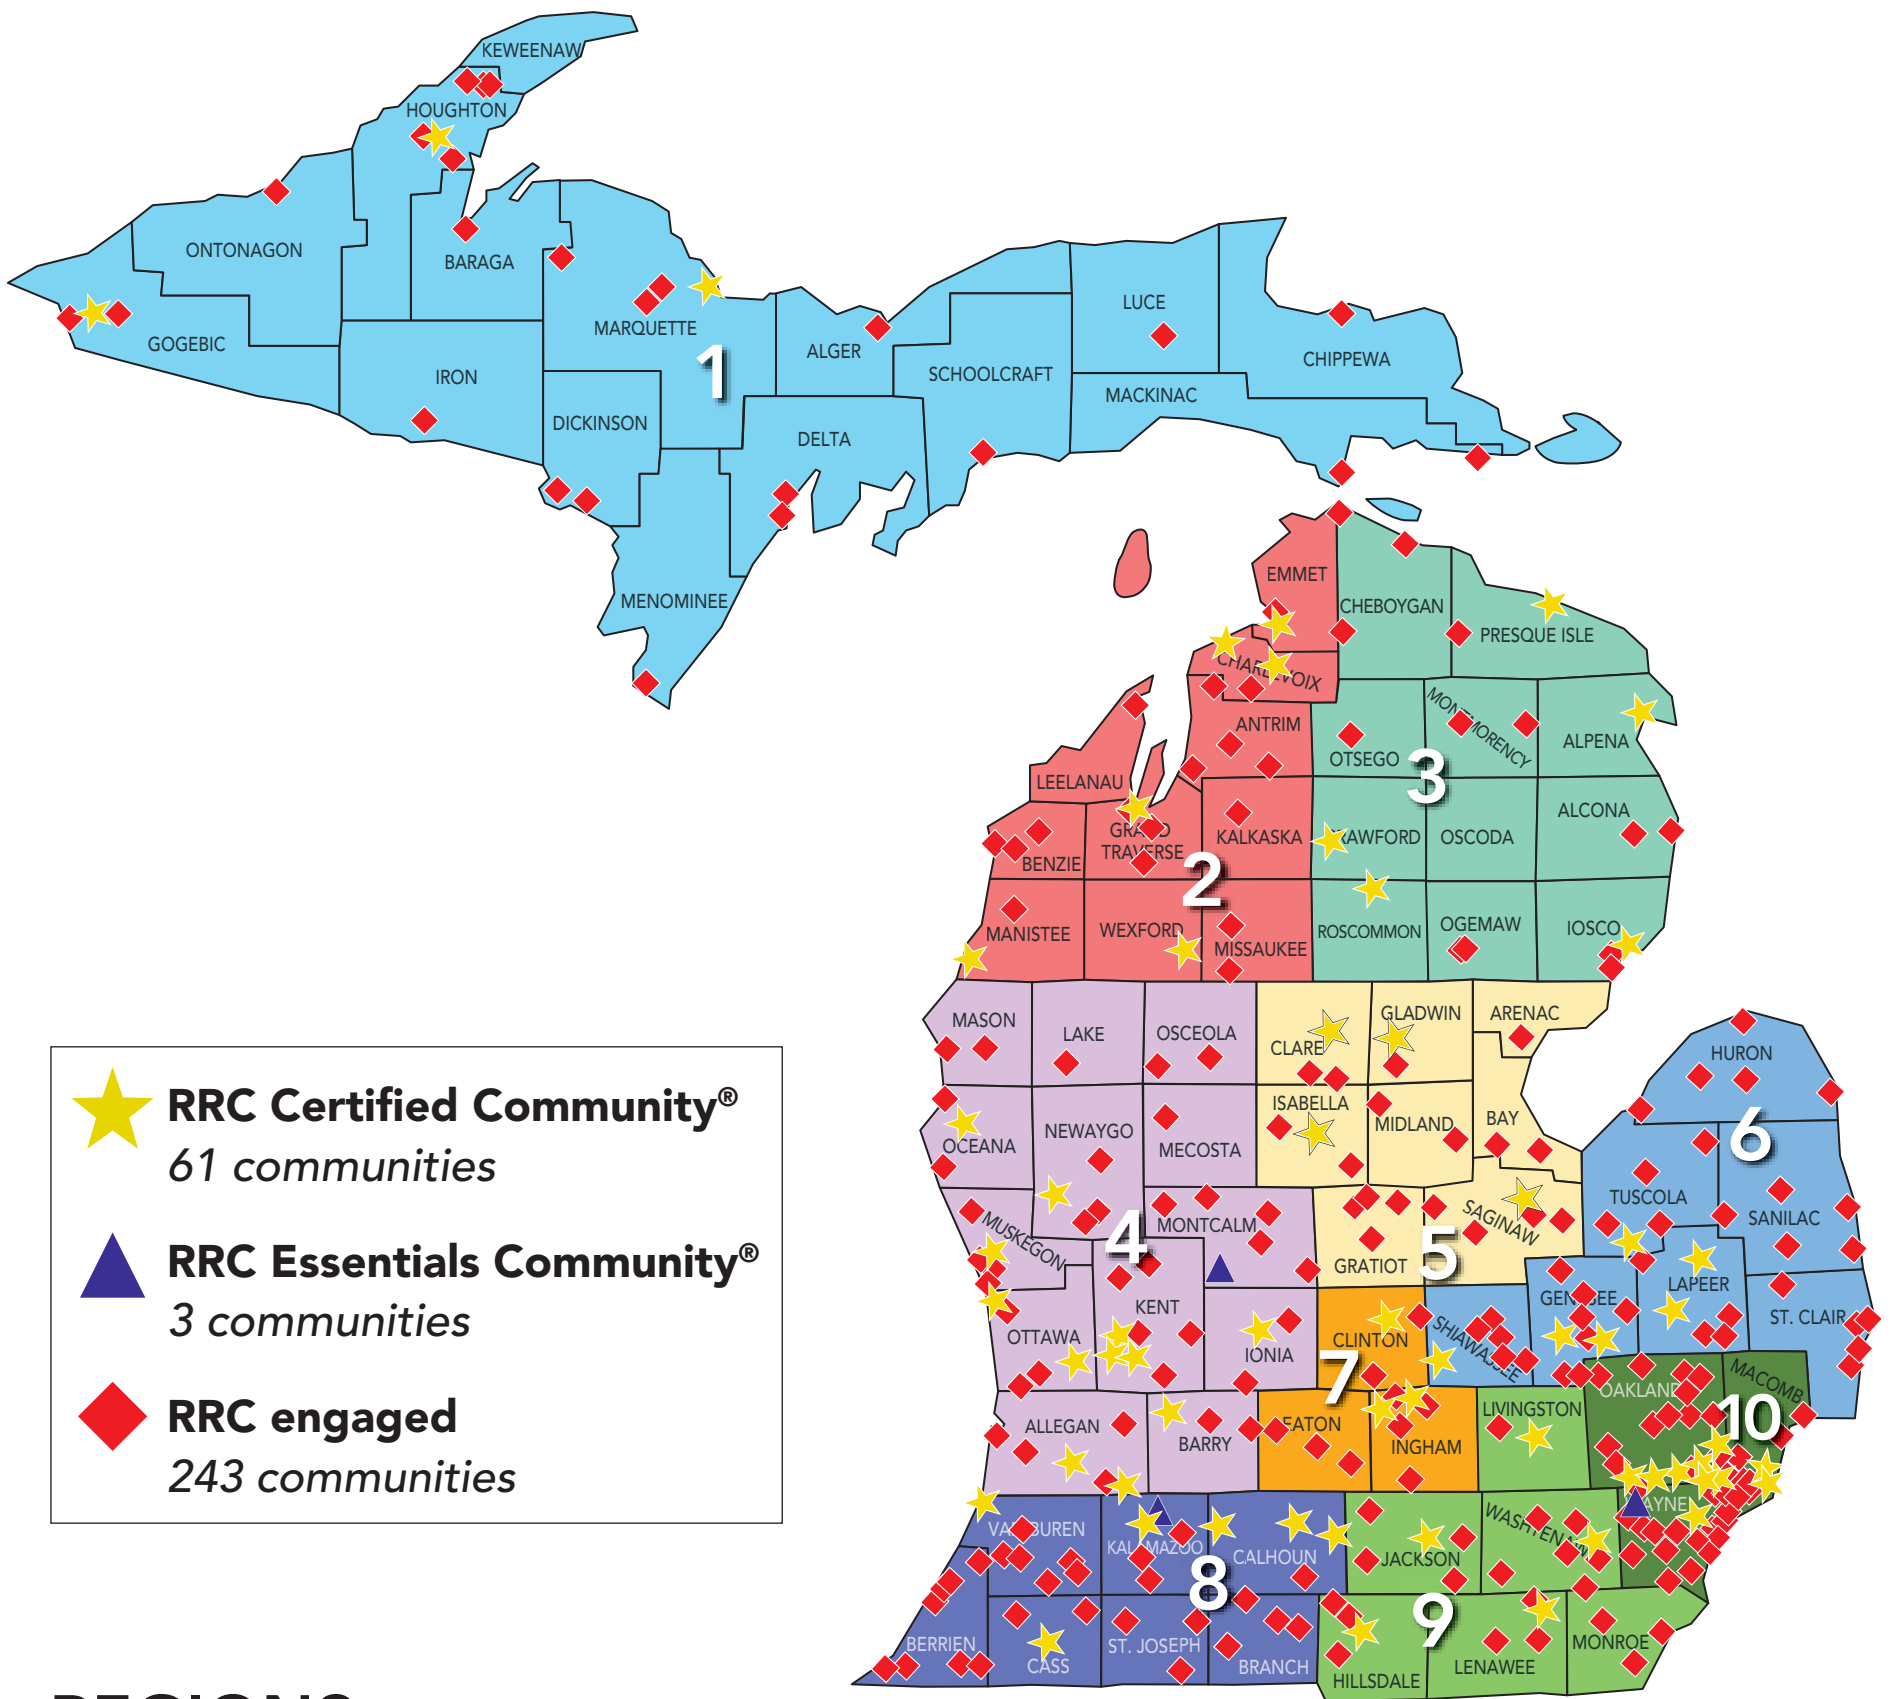

# redevelopment ready communities®

-  **RRC Certified Community®**  
61 communities
-  **RRC Essentials Community®**  
3 communities
-  **RRC engaged**  
243 communities

## Region 7: South Central

- ◆ Charlotte (Eaton County)
- ◆ DeWitt (Clinton County)
- ◆ East Lansing (Ingham County)
- ◆ Eaton Rapids (Eaton County)
- ★ Lansing (Ingham County)
- ◆ Leslie (Ingham County)
- ◆ Mason (Ingham County)
- ★ Meridian Twp. (Ingham County)
- ◆ Ovid (Clinton County)
- ★ St. Johns (Clinton County)
- ◆ Vermontville (Eaton County)
- ◆ Williamston (Ingham County)

## Region 9: Southeast

- ◆ Adrian (Lenawee County)
- ◆ Ann Arbor (Washtenaw County)
- ◆ Blissfield (Lenawee County)
- ◆ Brooklyn (Jackson County)
- ◆ Chelsea (Washtenaw County)
- ◆ Clinton (Lenawee County)
- ◆ Concord (Jackson County)
- ◆ Dexter (Washtenaw County)
- ◆ Dundee (Monroe County)
- ◆ Fowlerville (Livingston County)
- ◆ Grass Lake (Jackson County)
- ★ Hillsdale (Hillsdale County)
- ★ Howell (Livingston County)
- ★ Jackson (Jackson County)
- ◆ Jonesville (Hillsdale County)
- ◆ Litchfield (Hillsdale County)
- ◆ Luna Pier (Monroe County)
- ◆ Manchester (Washtenaw County)
- ◆ Milan (Monroe, Washtenaw)
- ◆ Monroe (Monroe County)
- ★ Pinckney (Livingston County)
- ◆ Reading (Hillsdale County)
- ◆ Saline (Washtenaw County)
- ◆ Springport (Jackson County)
- ★ Tecumseh (Lenawee County)
- ★ Ypsilanti (Washtenaw County)