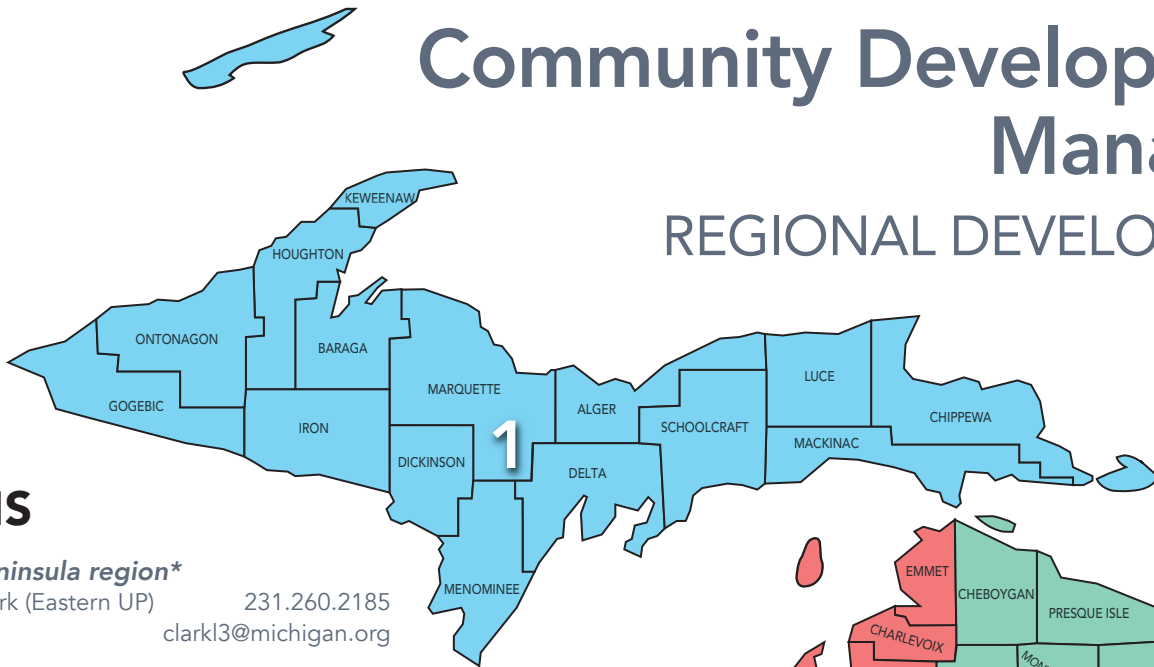

Community Development Managers

REGIONAL DEVELOPMENT

REGIONS

1 Upper Peninsula region*
 Lindsey Clark (Eastern UP) 231.260.2185
 clarkl3@michigan.org

Raymond Govus (Western UP) 517.897.1646
 govusr1@michigan.org

2 Northwest region
 Hannah Yurk 517.282.1466
 yurkh@michigan.org

3 Northeast region
 Lindsey Clark 231.260.2185
 clarkl3@michigan.org

4 West Michigan region*
 Sue DeVries 616.430.0280
 devriess1@michigan.org

*See page 2 for specific county/city breakdowns within each region.

CDM ASSIGNMENTS WITHIN REGIONS

REGION 1

Eastern Upper Peninsula

Lindsey Clark: Alger, Chippewa, Luce, Mackinac, Schoolcraft counties; City of Marquette