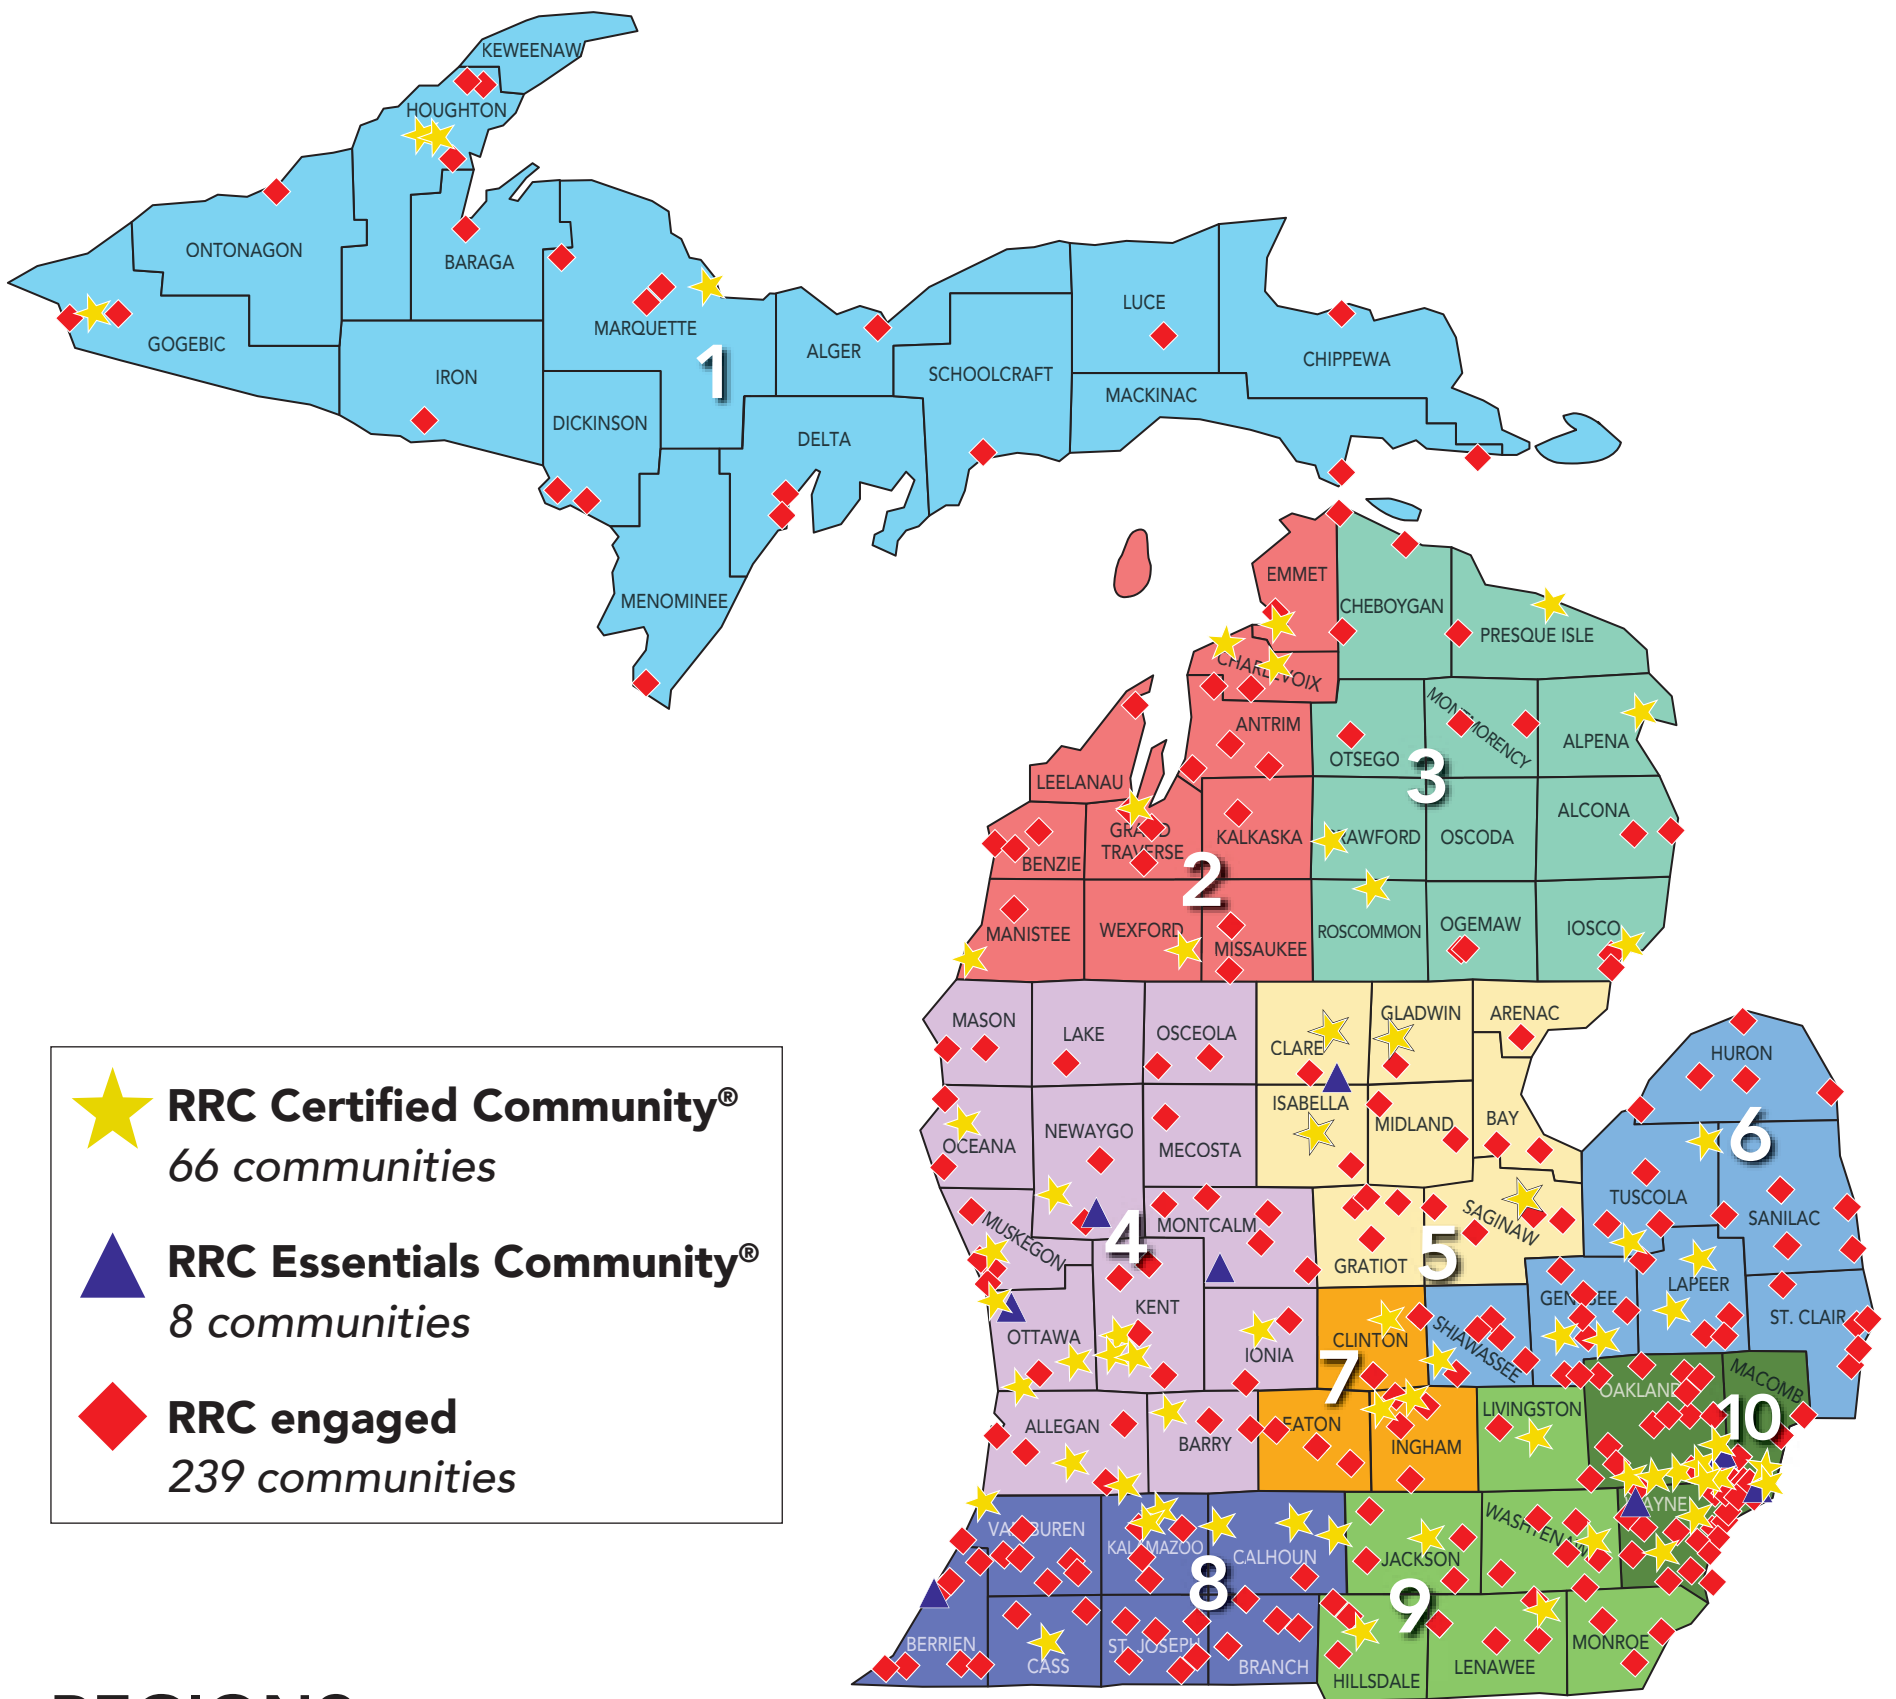

redevelopment ready communities®

- **RRC Certified Community®**
  66 communities
- **RRC Essentials Community®**
  8 communities
- **RRC engaged**
  239 communities

REGIONS

1 Upper Peninsula region Pablo Majano 517.285.4165 majanop@michigan.org	6 East Michigan region Julia Turnbull 517.599.1752 turnbullj2@michigan.org
2 Northwest region Pablo Majano 517.285.4165 majanop@michigan.org	7 South Central region Stephanie Peña 517.420.3405 penas@michigan.org
3 Northeast region Pablo Majano 517.285.4165 majanop@michigan.org	8 Southwest region Julia Turnbull 517.599.1752 turnbullj2@michigan.org
4 West Michigan region Pablo Majano 517.285.4165 majanop@michigan.org (Kent, Ottawa, Muskegon counties) Julia Turnbull 517.599.1752 turnbullj2@michigan.org (all others)	9 Southeast Michigan region Stephanie Peña 517.420.3405 penas@michigan.org
5 East Central Michigan region Stephanie Peña 517.420.3405 penas@michigan.org	10 Detroit Metro region Stephanie Peña 517.420.3405 penas@michigan.org

General inquiries: RRC@michigan.org

MICHIGAN ECONOMIC DEVELOPMENT CORPORATION