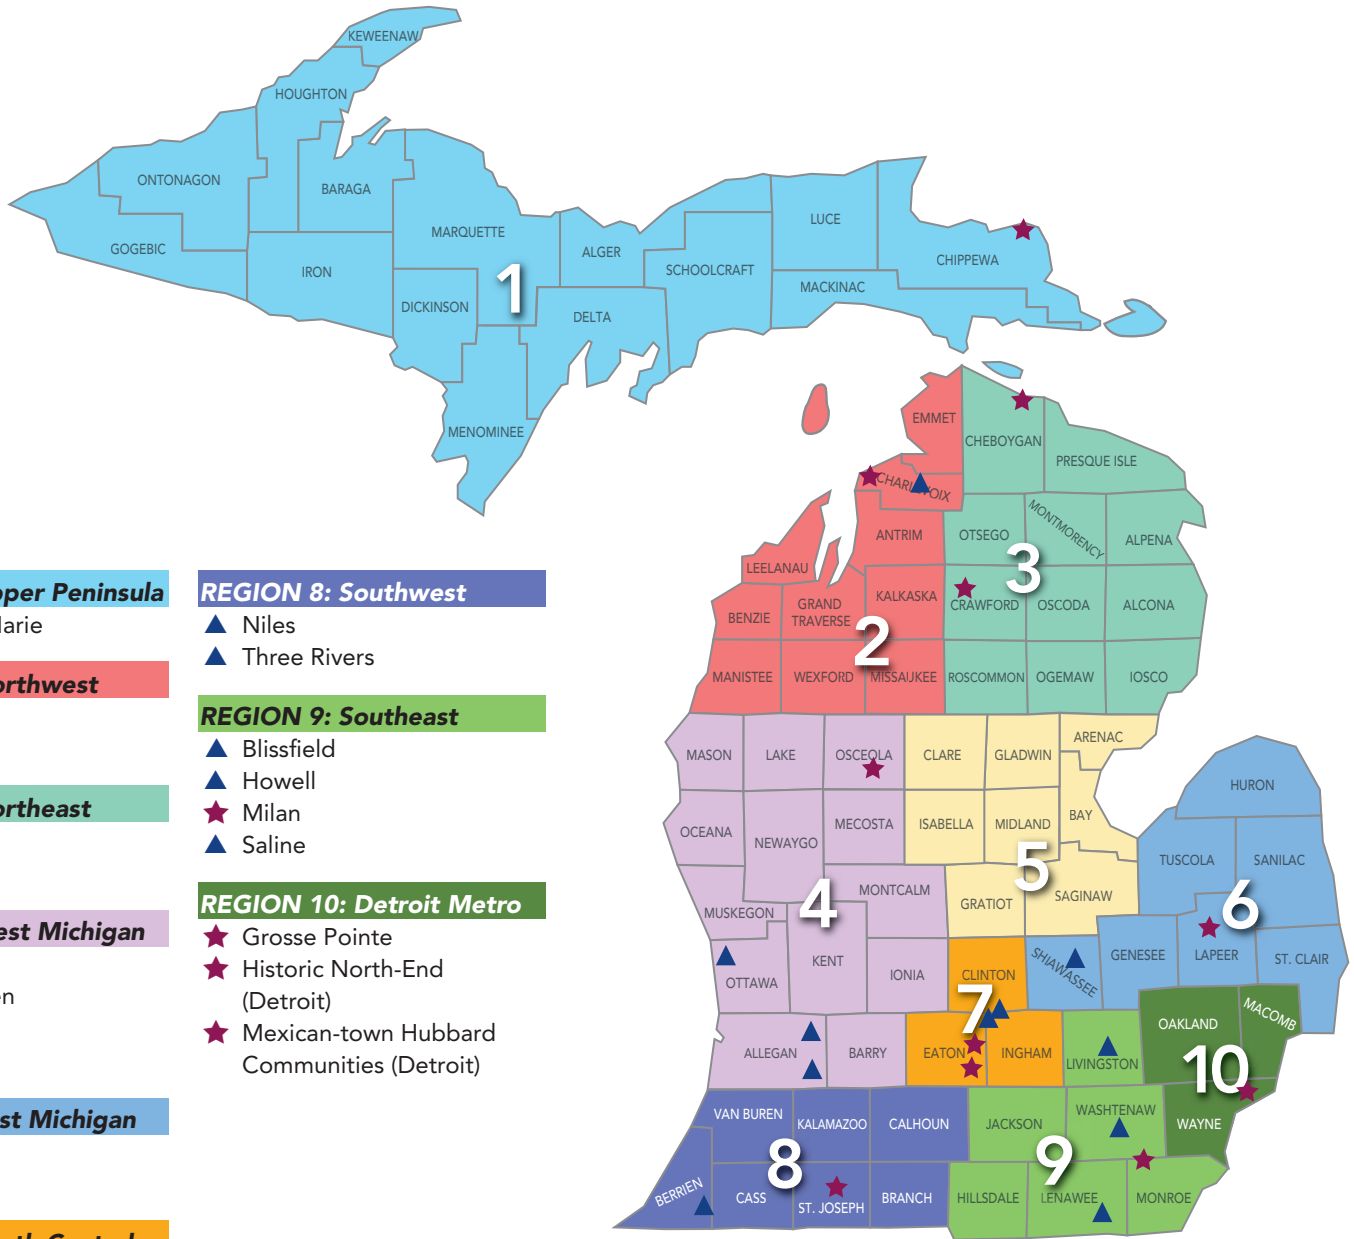

Michigan Main Street Communities 2021

REGION 1: Upper Peninsula

- ★ Sault Ste. Marie

REGION 2: Northwest

- ▲ Boyne City
- ▲ Charlevoix

REGION 3: Northeast

- ★ Cheboygan
- ▲ Grayling

REGION 4: West Michigan

- ★ Ewart
- ▲ Grand Haven
- ▲ Otsego
- ▲ Wayland

REGION 6: East Michigan

- ★ Lapeer
- ▲ Owosso

REGION 7: South Central

- ★ Charlotte
- ▲ Downtown Lansing Inc.
- ★ Eaton Rapids
- ▲ Old Town Lansing

REGION 8: Southwest

- ▲ Niles
- ▲ Three Rivers

REGION 9: Southeast

- ▲ Blissfield
- ▲ Howell
- ★ Milan
- ▲ Saline

REGION 10: Detroit Metro

- ★ Grosse Pointe
- ★ Historic North-End (Detroit)
- ★ Mexican-town Hubbard Communities (Detroit)

Master Level communities

Select Level communities

MICHIGAN ECONOMIC
DEVELOPMENT CORPORATION

The Michigan Economic Development Corporation is the state's marketing arm and lead advocate for business development, job awareness and community development, with the focus on growing Michigan's economy. Dedicated to shared economic success, MEDC promotes the state's assets and opportunities that support business investment and community vitality.