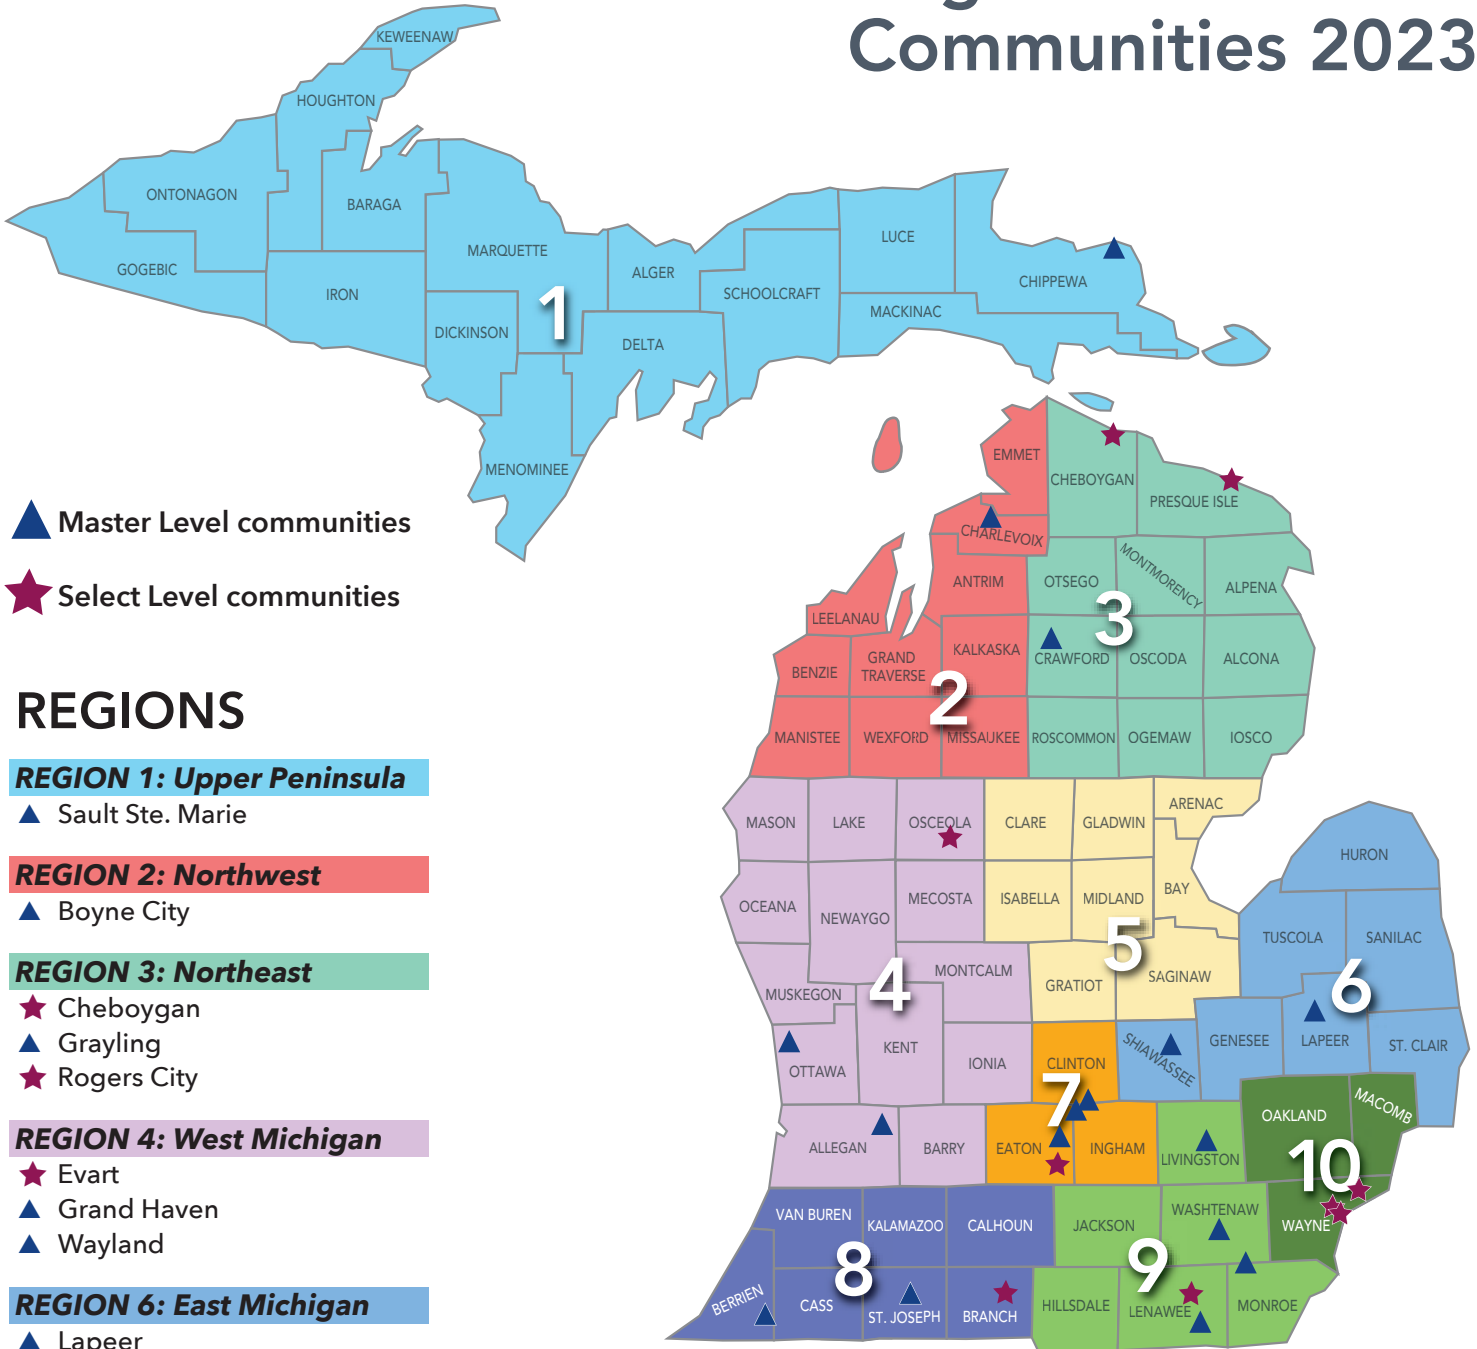

# Michigan Main Street Communities 2023

- ▲ Master Level communities
- ★ Select Level communities

## REGIONS

### REGION 1: Upper Peninsula

- ▲ Sault Ste. Marie

### REGION 8: Southwest

- ★ Coldwater
- ▲ Niles
- ▲ Three Rivers