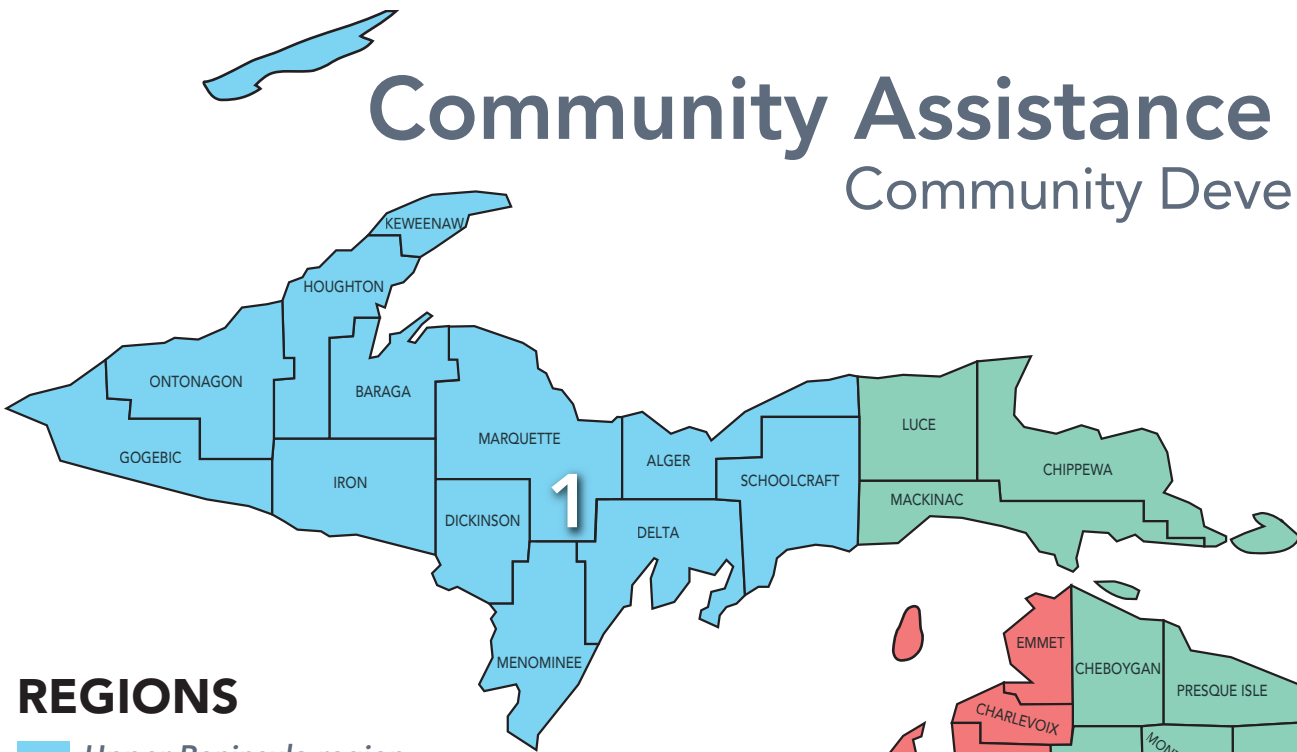

Community Assistance Team

Community Development

REGIONS

1 *Upper Peninsula region*
Jennifer Tucker 906.201.4367
tuckerj6@michigan.org

2 *Northwest region*
Dan Leonard 989.387.4467
leonardd6@michigan.org

3 *Northeast region & Eastern UP*
Lindsey Miller 231.260.2185
millerl32@michigan.org