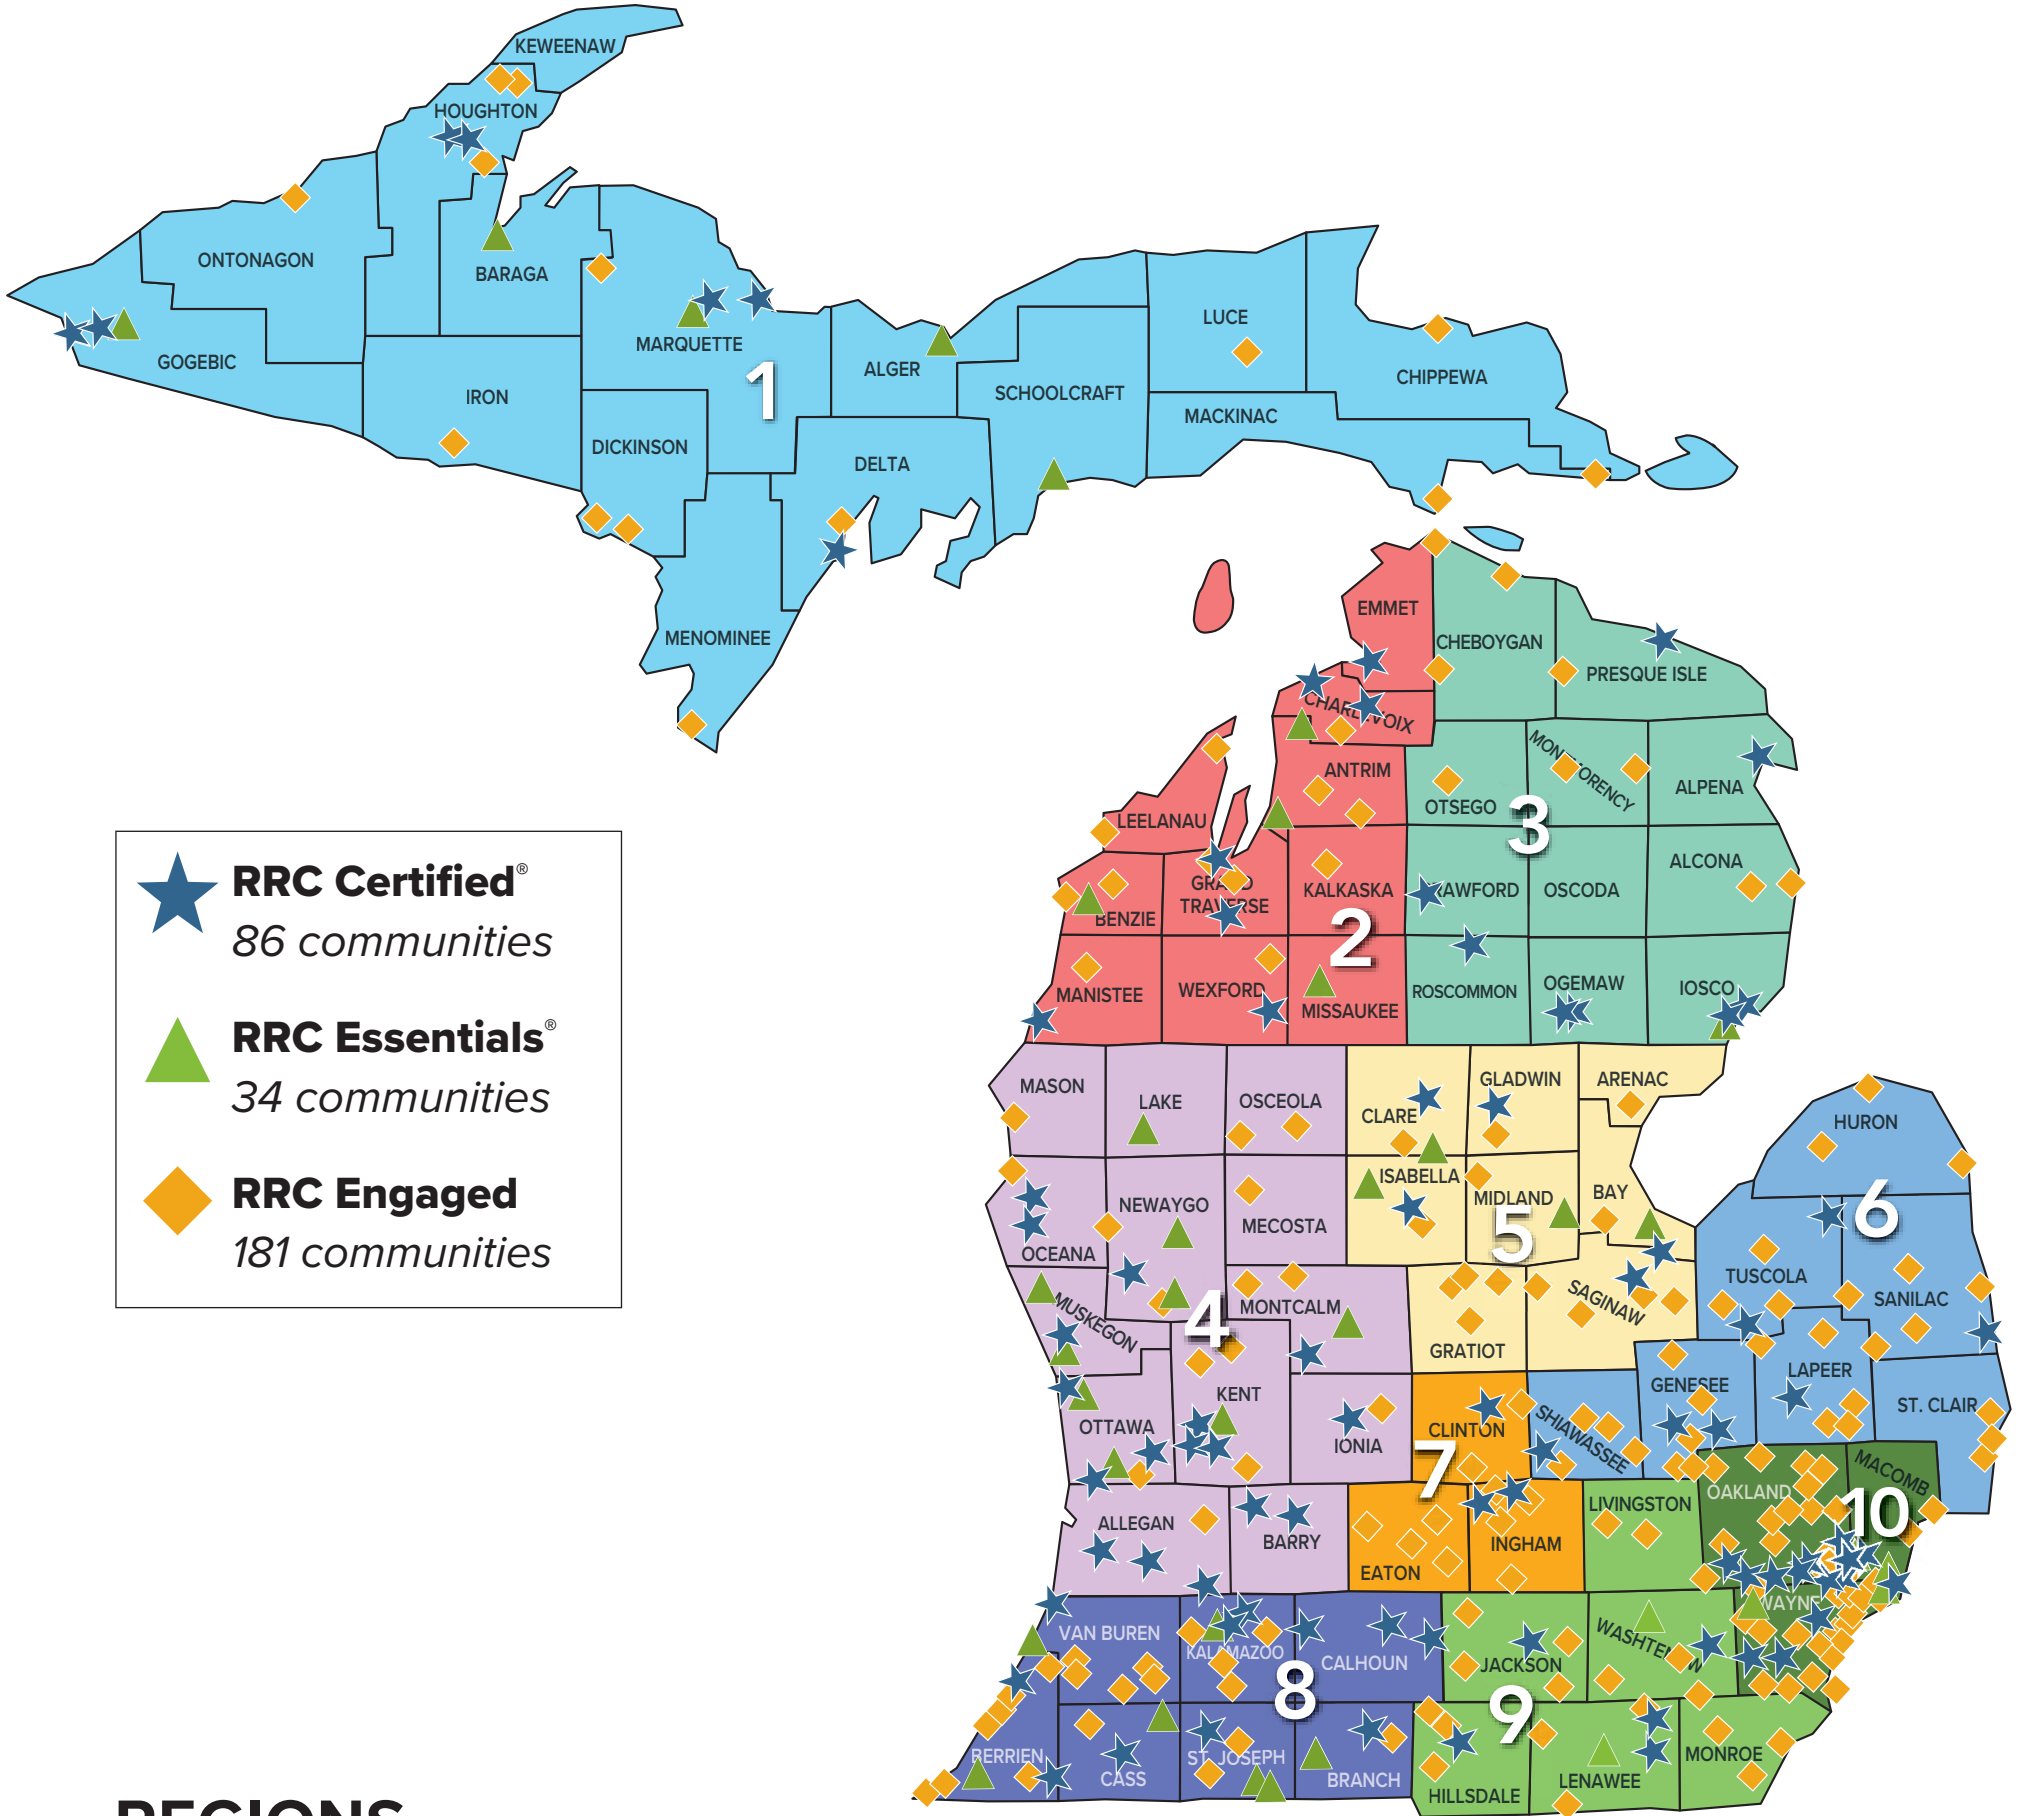

redevelopment ready communities[®]

-  **RRC Certified[®]**
86 communities
-  **RRC Essentials[®]**
34 communities
-  **RRC Engaged**
181 communities

REGIONS

1 UPPER PENINSULA REGION

Pablo Majano 517.285.4165
majanop@michigan.org

REGION 4: WEST MICHIGAN

- ★ Allegan (Allegan County)
- ▲ Baldwin (Lake County)
- ◆ Big Rapids (Mecosta County)
- ◆ Cascade Township (Kent County)
- ◆ Cedar Springs (Kent County)
- ▲ East Grand Rapids (Kent County)

REGION 5: EAST CENTRAL

- ◆ Alma (Griiot County)
- ◆ Auburn (Bay County)
- ▲ Bay City (Bay County)
- ◆ Beaverton (Gladwin County)
- ◆ Breckenridge (Griiot County)
- ◆ Bridgeport Twp. (Saginaw County)
- ★ Buena Vista Township (Saginaw County)
- ▲ Clare (Clare County)
- ◆ Coleman (Midland County)
- ◆ Farwell (Clare County)
- ◆ Frankenmuth (Saginaw County)
- ★ Gladwin (Gladwin County)
- ★ Harrison (Clare County)
- ◆ Ithaca (Griiot County)
- ▲ Lake Isabella (Isabella County)
- ◆ Merrill (Saginaw County)
- ▲ Midland (Midland County)
- ★ Mt. Pleasant (Isabella County)
- ★ Saginaw (Saginaw County)
- ◆ St. Charles (Saginaw County)
- ◆ St. Louis (Griiot County)
- ◆ Standish (Arenac County)
- ◆ Union Charter Township (Isabella County)

REGION 7: SOUTH CENTRAL

- ◆ Charlotte (Eaton County)
- ◆ DeWitt (Clinton County)
- ◆ East Lansing (Ingham County)
- ◆ Eaton Rapids (Eaton County)
- ★ Lansing (Ingham County)
- ◆ Leslie (Ingham County)
- ◆ Mason (Ingham County)
- ★ Meridian Twp. (Ingham County)
- ◆ Ovid (Clinton County)
- ◆ Pottsville (Eaton County)
- ★ St. Johns (Clinton County)
- ◆ Vermontville (Eaton County)
- ◆ Williamston (Ingham County)