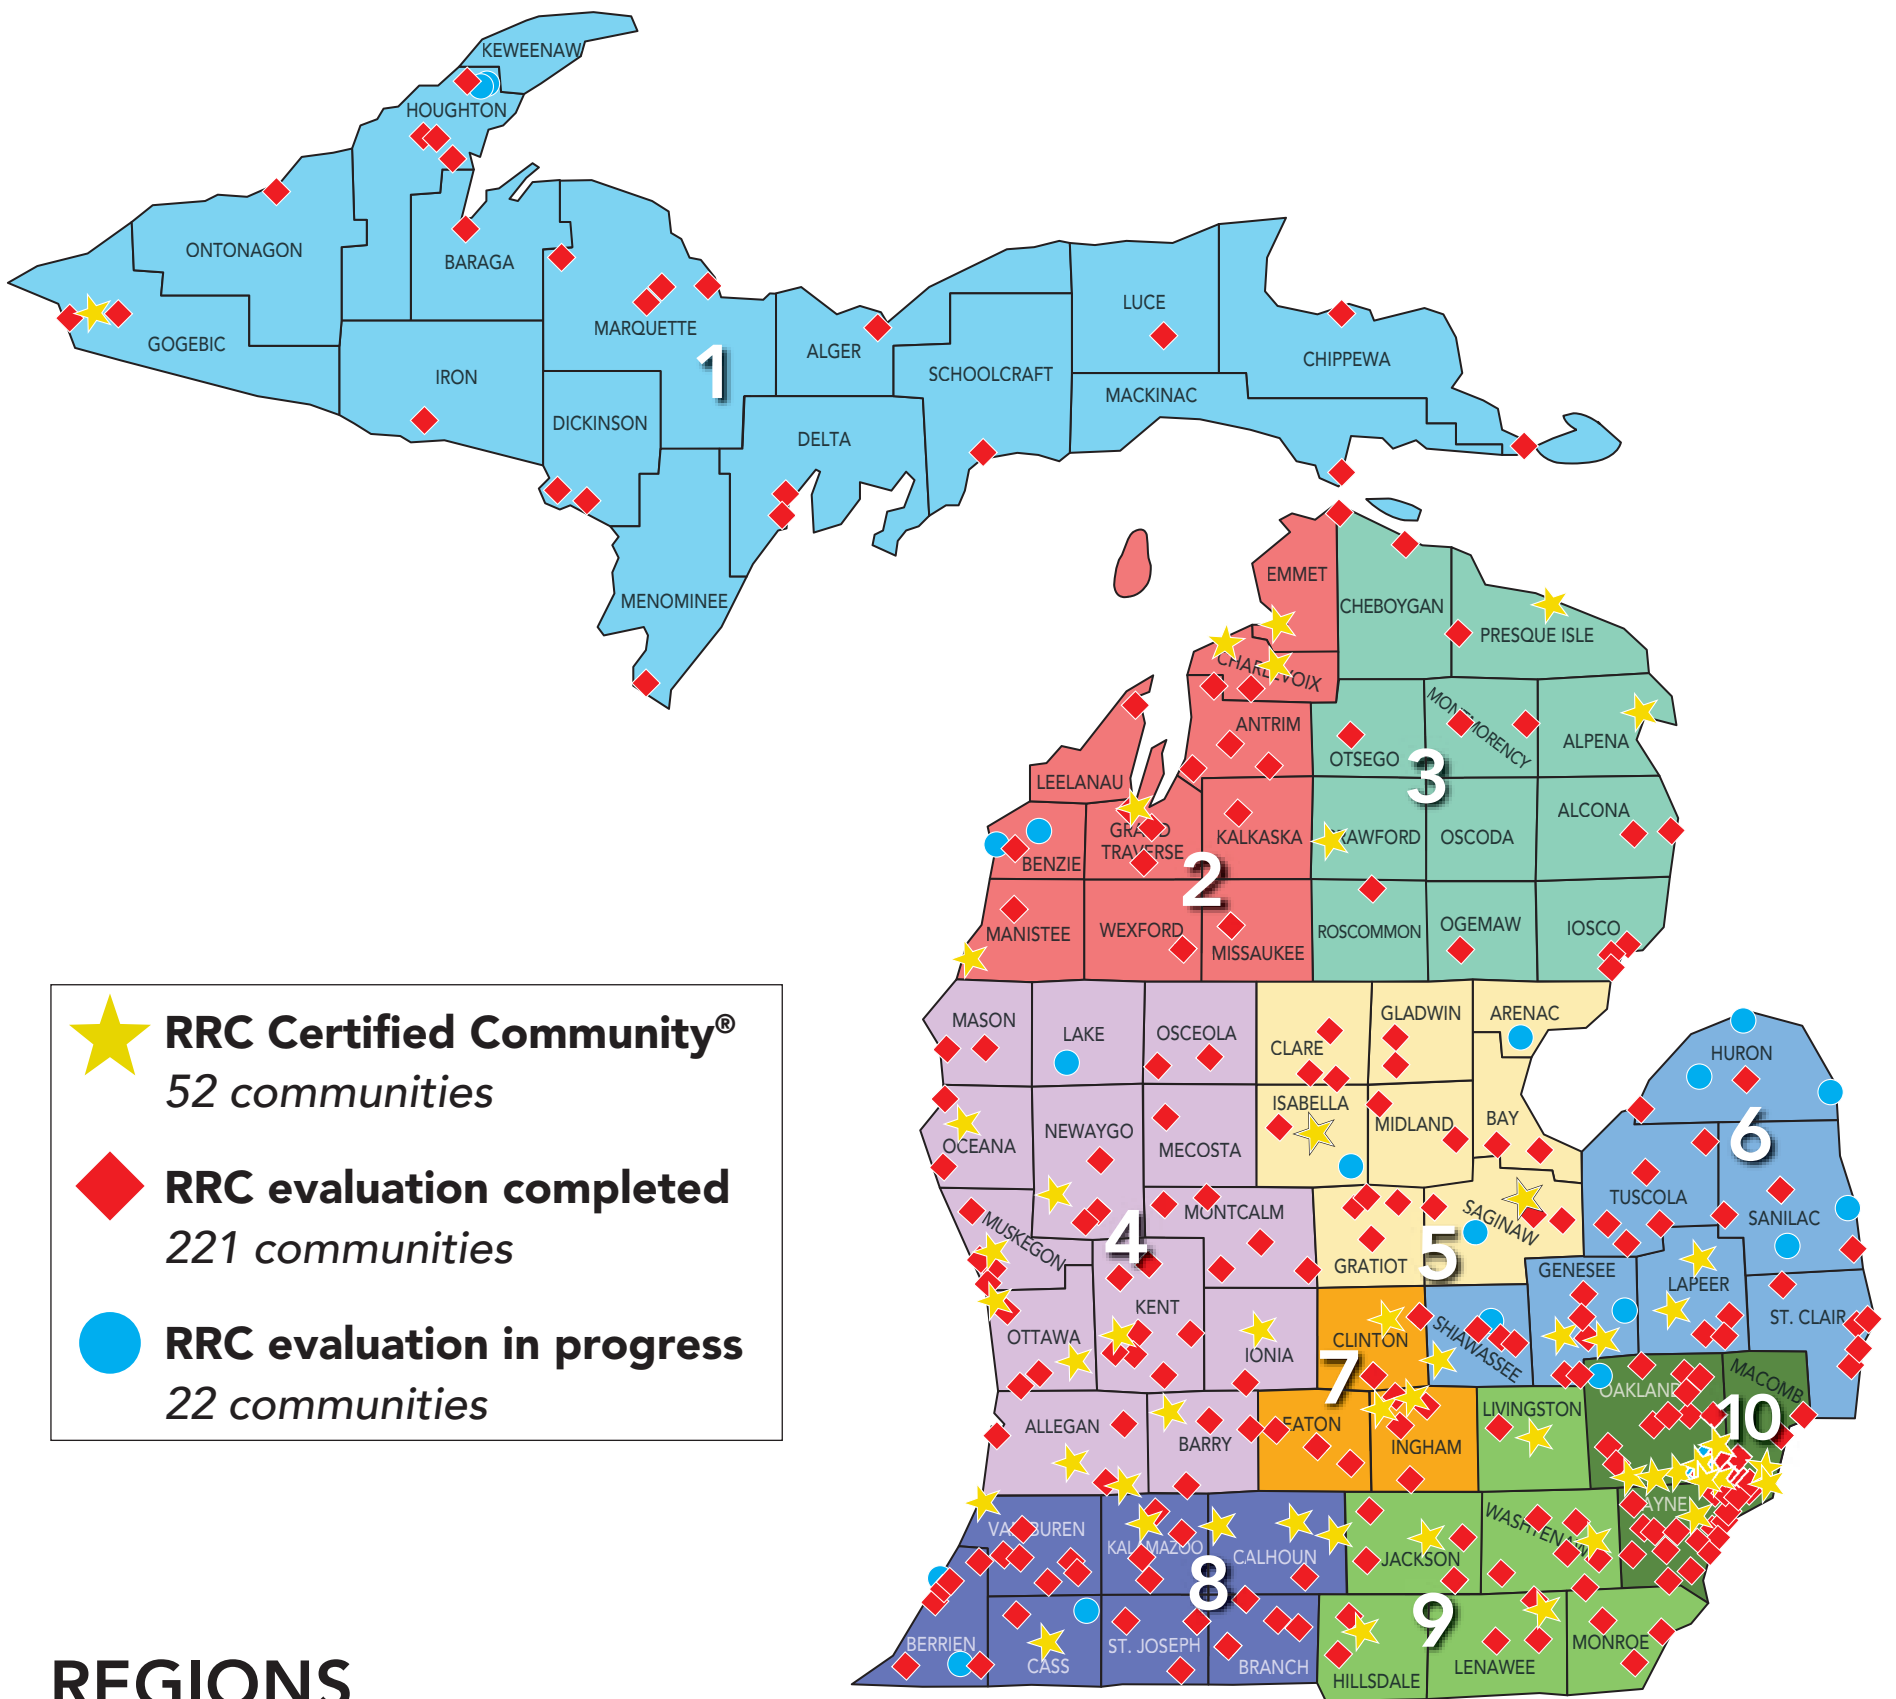

# redevelopment ready communities®

-  **RRC Certified Community®**  
52 communities
-  **RRC evaluation completed**  
221 communities
-  **RRC evaluation in progress**  
22 communities

## Region 6: East Michigan

- ◆ Almont (Lapeer County)
- ◆ Bad Axe (Huron County)
- ◆ Caro (Tuscola County)
- ◆ Cass City (Tuscola County)
- Corunna (Shiawassee County)
- Davison (Genesee County)
- ◆ Dryden (Lapeer County)
- ◆ Durand (Shiawassee County)

## Region 7: South Central

- ◆ Charlotte (Eaton County)
- ◆ DeWitt (Clinton County)
- ◆ East Lansing (Ingham County)
- ◆ Eaton Rapids (Eaton County)
- ★ Lansing (Ingham County)
- ◆ Leslie (Ingham County)
- ◆ Mason (Ingham County)
- ★ Meridian Twp. (Ingham County)
- ◆ Ovid (Clinton County)
- ★ St. Johns (Clinton County)
- ◆ Vermontville (Eaton County)
- ◆ Williamston (Ingham County)

## Region 9: Southeast

- ◆ Adrian (Lenawee County)
- ◆ Ann Arbor (Washtenaw County)
- ◆ Blissfield (Lenawee County)
- ◆ Brooklyn (Jackson County)
- ◆ Chelsea (Washtenaw County)
- ◆ Clinton (Lenawee County)
- ◆ Concord (Jackson County)
- ◆ Dexter (Washtenaw County)
- ◆ Dundee (Monroe County)
- ◆ Fowlerville (Livingston County)
- ◆ Grass Lake (Jackson County)
- ★ Hillsdale (Hillsdale County)
- ★ Howell (Livingston County)
- ★ Jackson (Jackson County)
- ◆ Jonesville (Hillsdale County)
- ◆ Luna Pier (Monroe County)
- ◆ Manchester (Washtenaw County)
- ◆ Milan (Monroe, Washtenaw)
- ◆ Monroe (Monroe County)
- ★ Pinckney (Livingston County)
- ◆ Reading (Hillsdale County)
- ◆ Saline (Washtenaw County)
- ◆ Springport (Jackson County)
- ★ Tecumseh (Lenawee County)
- ★ Ypsilanti (Washtenaw County)