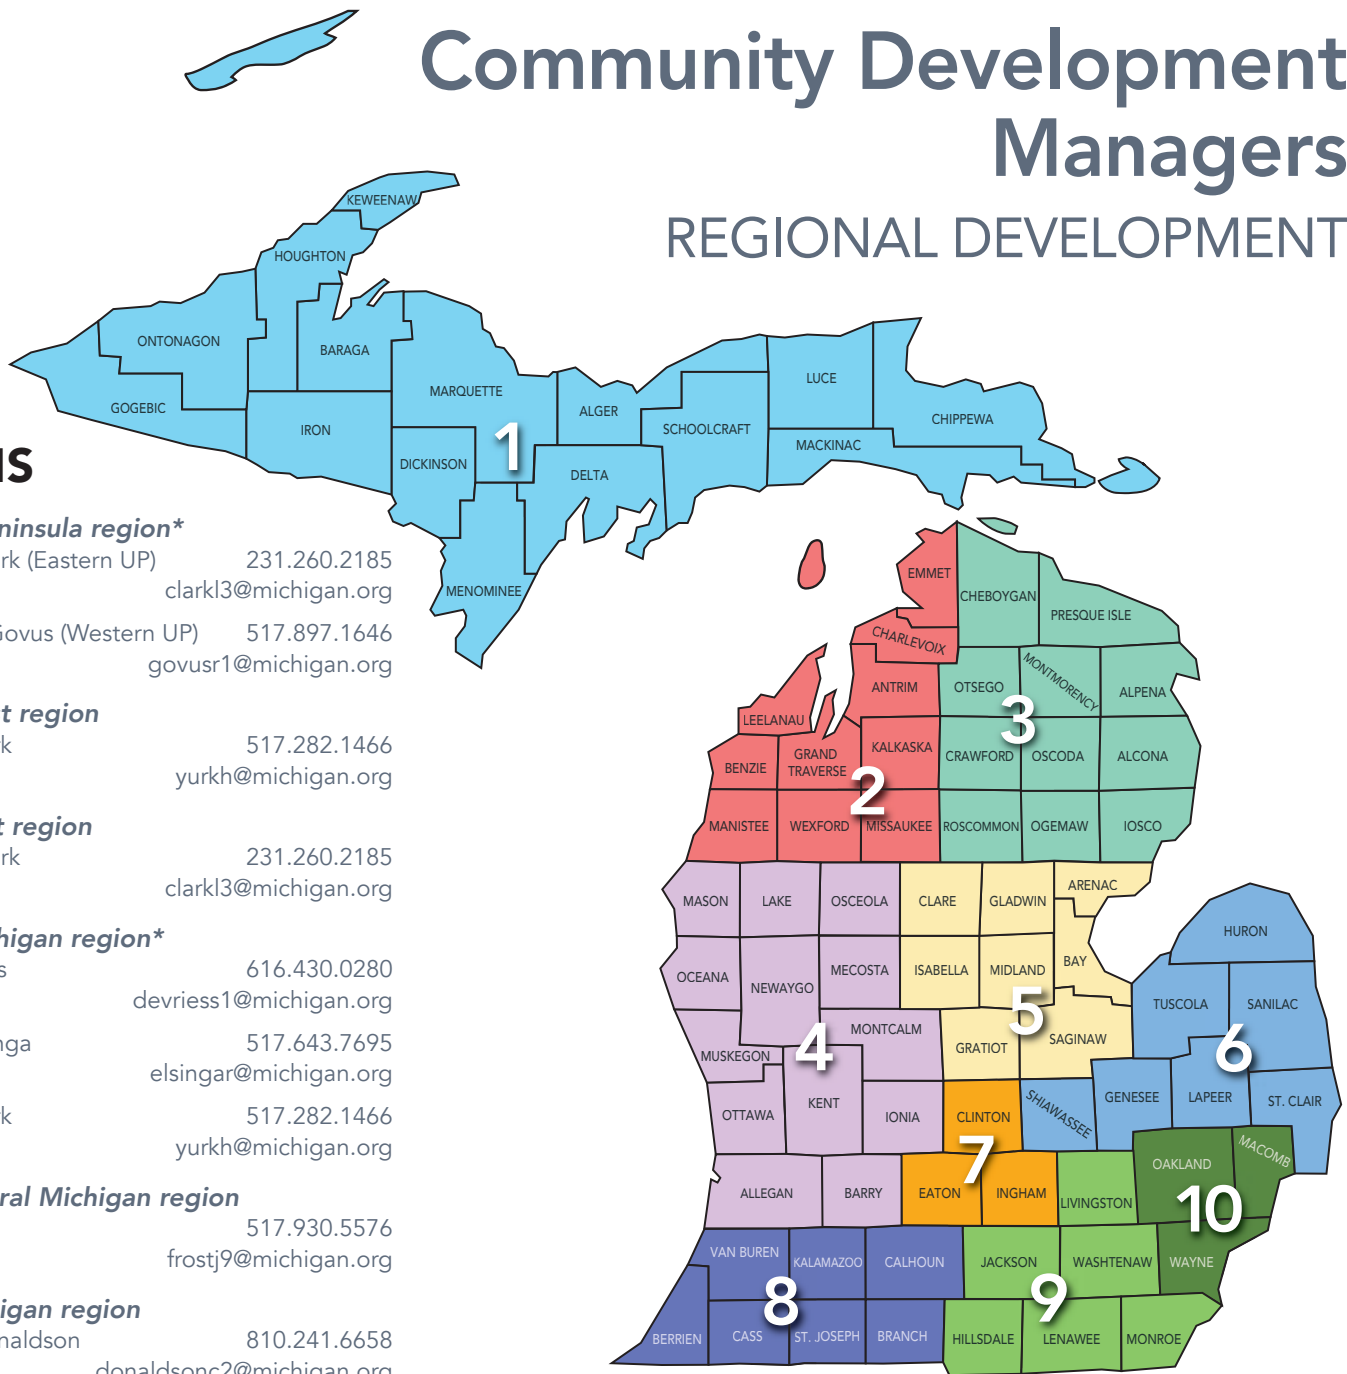

Community Development Managers

REGIONAL DEVELOPMENT

REGIONS

1. **1 Upper Peninsula region***
   Lindsey Clark (Eastern UP) 231.260.2185
   clarkl3@michigan.org
   Raymond Govus (Western UP) 517.897.1646
   govusr1@michigan.org
2. **2 Northwest region**
   Hannah Yurk 517.282.1466
   yurkh@michigan.org
3. **3 Northeast region**
   Lindsey Clark 231.260.2185
   clarkl3@michigan.org
4. **4 West Michigan region***
   Sue DeVries 616.430.0280
   devriess1@michigan.org
   Rachel Elsinga 517.643.7695
   elsingar@michigan.org
   Hannah Yurk 517.282.1466
   yurkh@michigan.org
5. **5 East Central Michigan region**
   Joe Frost 517.930.5576
   frostj9@michigan.org
6. **6 East Michigan region**
   Charles Donaldson 810.241.6658
   donaldsonc2@michigan.org
7. **7 South Central region**
   Rachel Elsinga 517.643.7695
   elsingar@michigan.org
8. **8 Southwest region**
   Sarah Snoeyink 517.328.9569
   snoeyinks@michigan.org
9. **9 Southeast Michigan region**
   Holden Branch 517.855.0562
   branchh2@michigan.org
10. **10 Detroit Metro region***
    Megan McGreal 517.898.9859
    mcgrealm1@michigan.org
    Annie Mendoza 517.855.0924
    mendozaa1@michigan.org
    Dominic Romano 313.407.2361
    romanod@michigan.org

Managing director assignments

CDMs within each region report to an MEDC managing director:

Region 1	Vicki Schwab	906.235.9208 schwabv@michigan.org
Regions 2, 4	Tino Breithaupt	231.620.1565 breithauptt@michigan.org
Regions 3, 5, 6	Charles Donaldson	810.241.6658 donaldsonc2@michigan.org
Regions 7, 8, 9	Paula Holtz	517.243.5689 holtzp@michigan.org
Region 10	Nicole Black	248.766.5794 blackn@michigan.org
	Damon Jordan	517.648.3756 jordand4@michigan.org

*See page 2 for specific county/city breakdowns within each region.