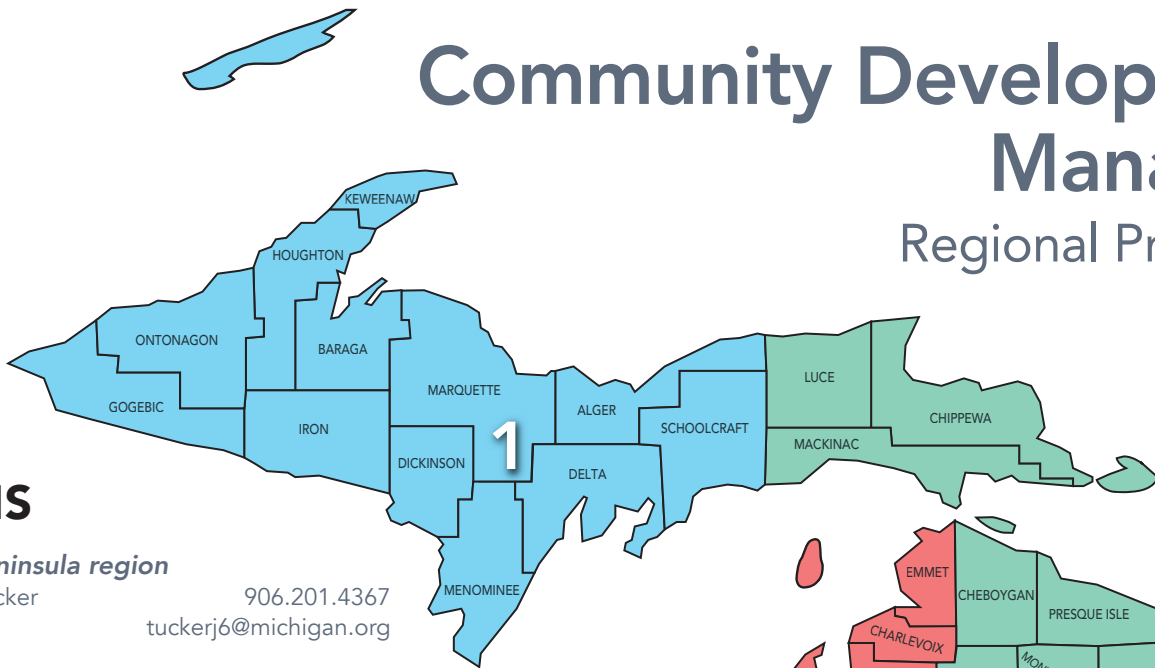

Community Development Managers

Regional Prosperity

REGIONS

1 Upper Peninsula region
Jennifer Tucker 906.201.4367
tuckerj6@michigan.org

Lindsey Miller 231.260.2185
millerl32@michigan.org
(Chippewa, Luce, Mackinac counties)

*See page 2 for specific county/city breakdowns within each region.

CDM ASSIGNMENTS WITHIN REGIONS

REGION 4

Sue DeVries: Allegan, Barry, Ionia, Lake, Mason, Mecosta, Montcalm, Newaygo, Oceana, Osceola counties