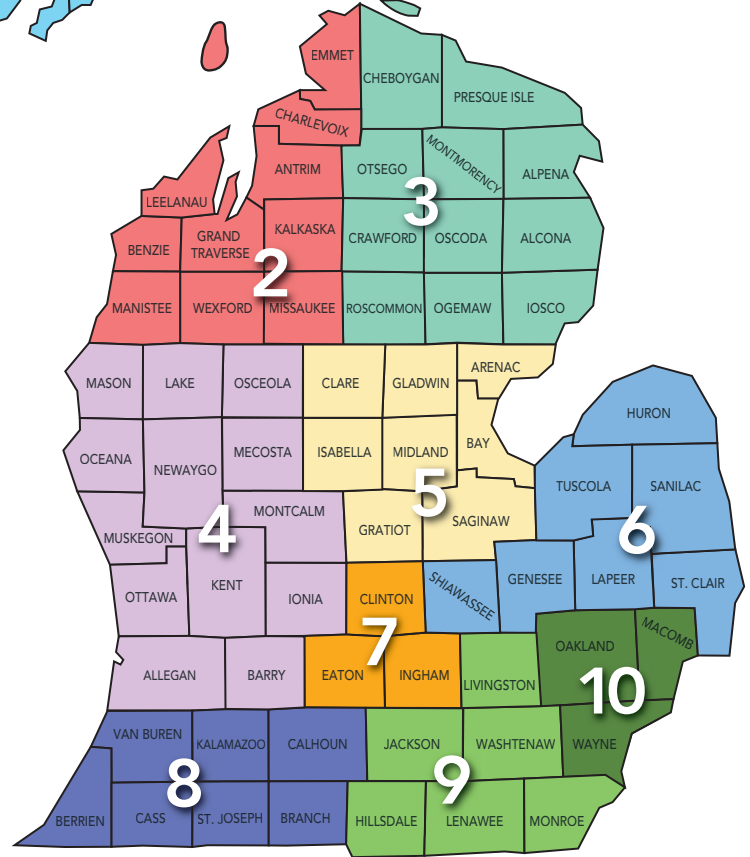

Managing director assignments

CDMs within each region report to an MEDC managing director:

Region 1	Vicki Schawb	906.235.9208 schwabv@michigan.org
Regions 2, 3	Tino Breithaupt	231.620.1565 breithauptt@michigan.org
Regions 5, 6	Charles Donaldson	810.241.6658 donaldsonc2@michigan.org
Regions 4, 8	Sarah Rainero	517.242.5480 raineros@michigan.org
Regions 7, 9	Paula Holtz	517.243.5689 holtzp@michigan.org
Region 10	Nicole Black	248.766.5794 blackn@michigan.org

*See page 2 for specific county/city breakdowns within each region.