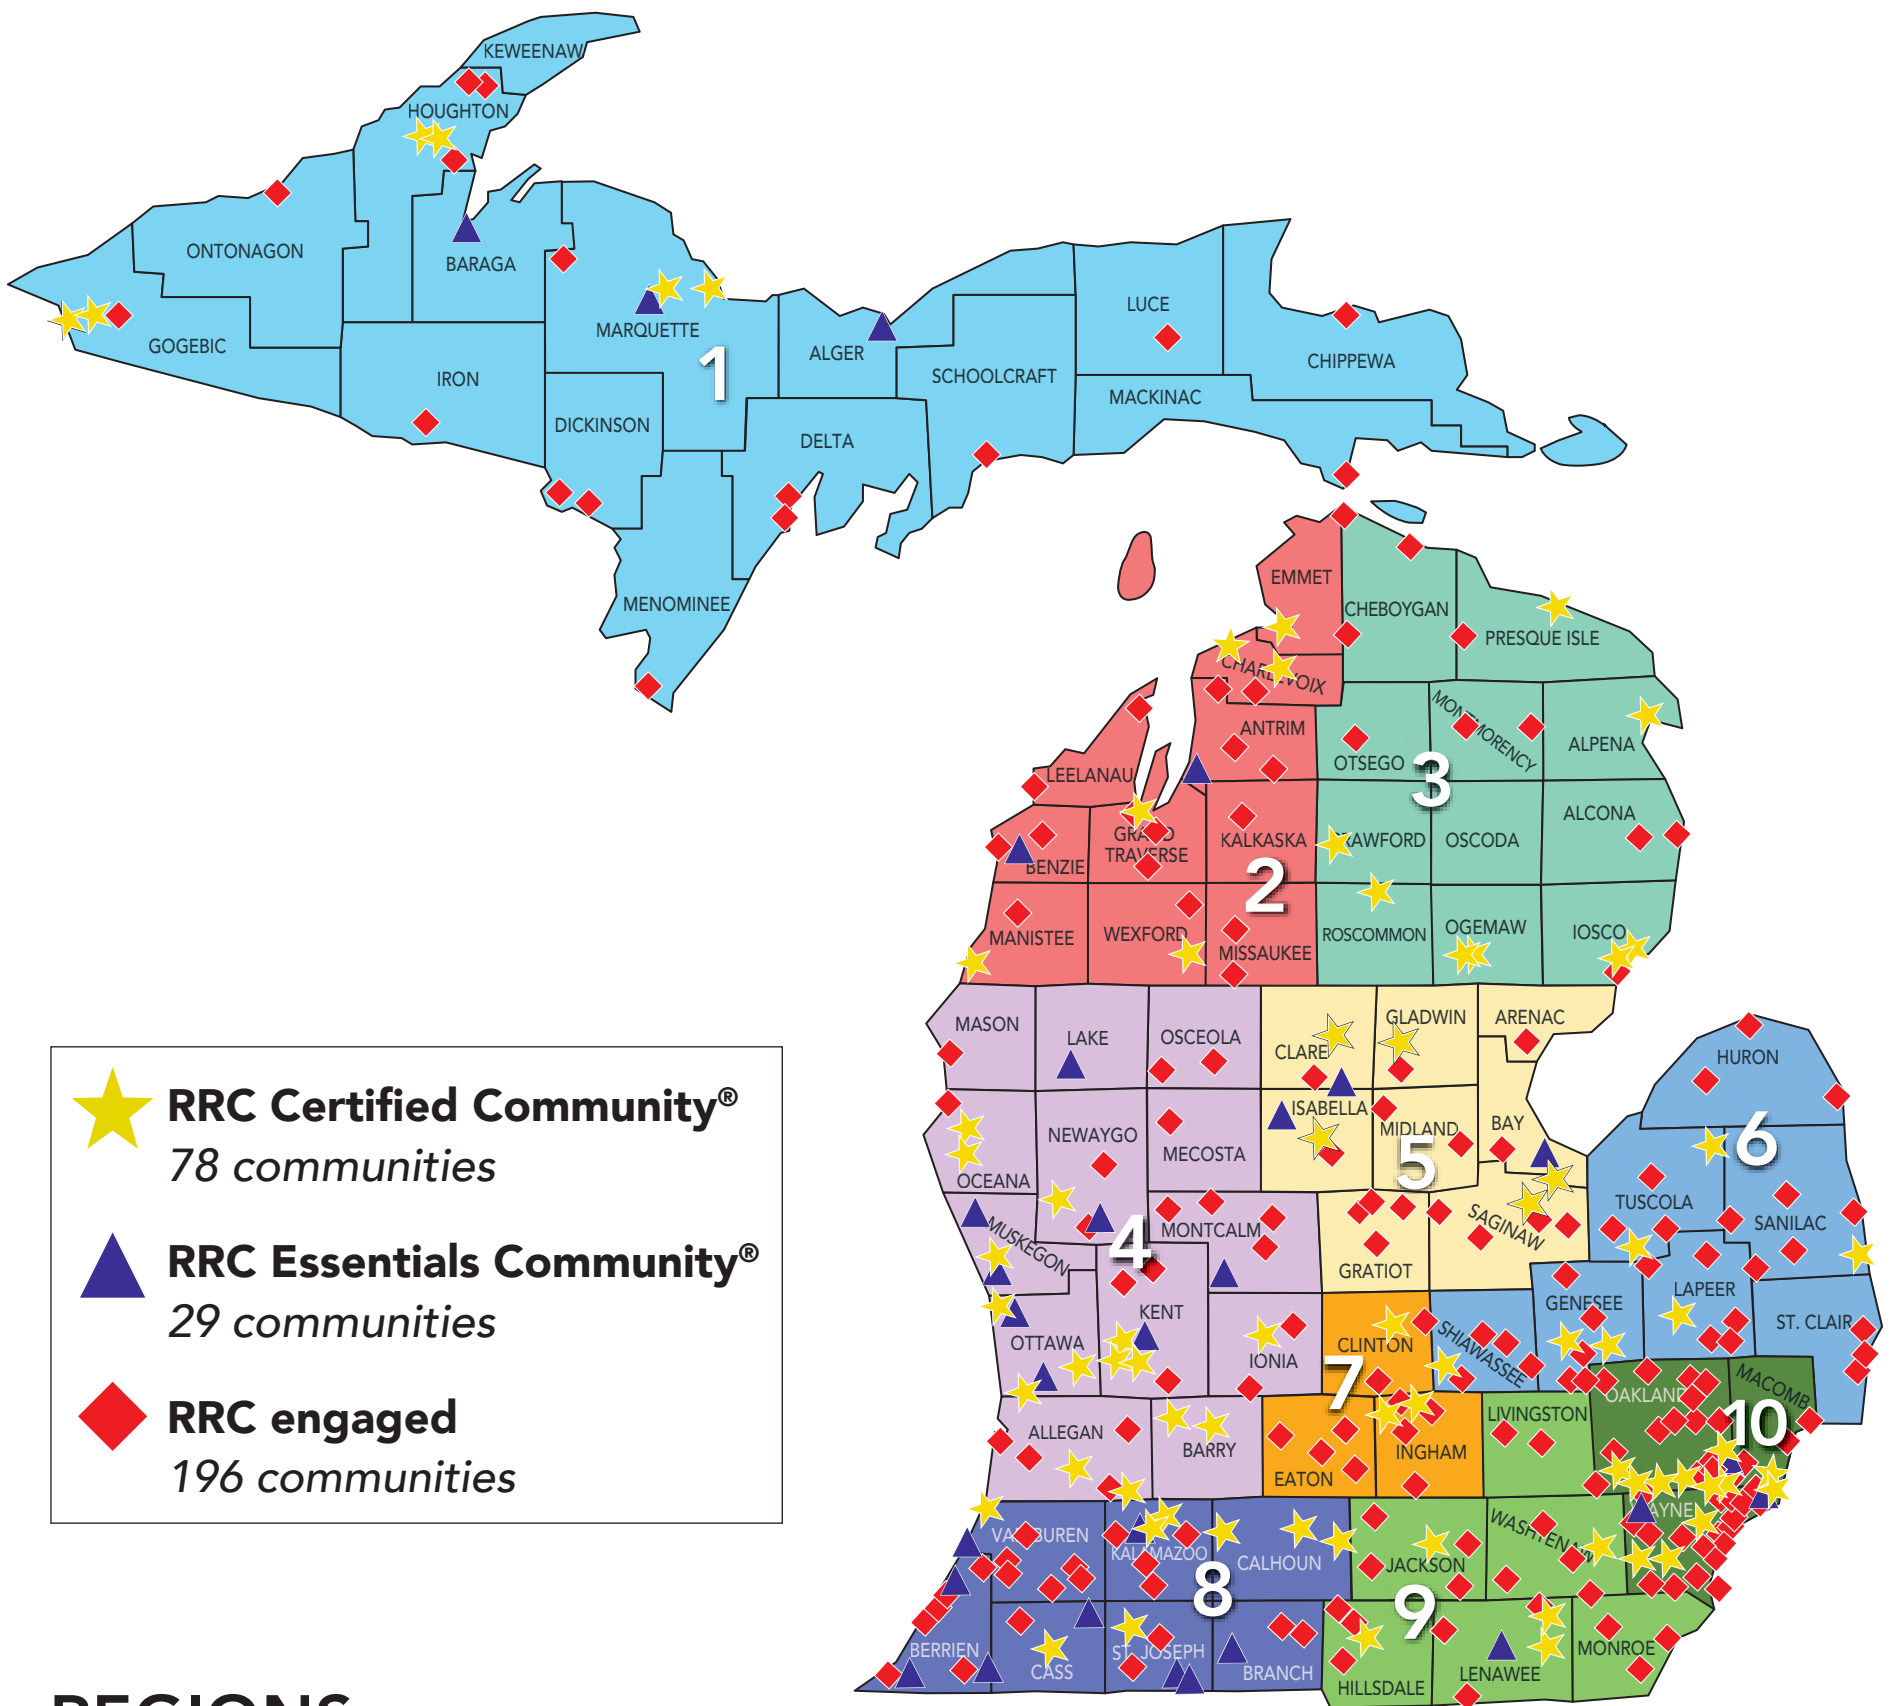

redevelopment ready communities®

- ★ **RRC Certified Community®**
  78 communities
- ▲ **RRC Essentials Community®**
  29 communities
- **RRC engaged**
  196 communities

REGIONS

1 Upper Peninsula region Pablo Majano 517.285.4165 majanop@michigan.org	7 South Central region Blake Newman 517.648.3437 newmanb1@michigan.org
2 Northwest region Pablo Majano 517.285.4165 majanop@michigan.org	8 Southwest region Katie Rappe 517.898.7561 rappek@michigan.org <i>(Berrien, Branch, Cass, St. Joseph counties)</i>
3 Northeast region Pablo Majano 517.285.4165 majanop@michigan.org	9 Southeast Michigan region Blake Newman 517.648.3437 newmanb1@michigan.org
4 West Michigan region Julia Turnbull 517.599.1752 turnbullj2@michigan.org	10 Detroit Metro region Stephanie Peña 517.420.3405 penas@michigan.org
5 East Central Michigan region Blake Newman 517.648.3437 newmanb1@michigan.org	
6 East Michigan region Katie Rappe 517.898.7561 rappek@michigan.org	

General inquiries: RRC@michigan.org

MICHIGAN ECONOMIC
DEVELOPMENT CORPORATION