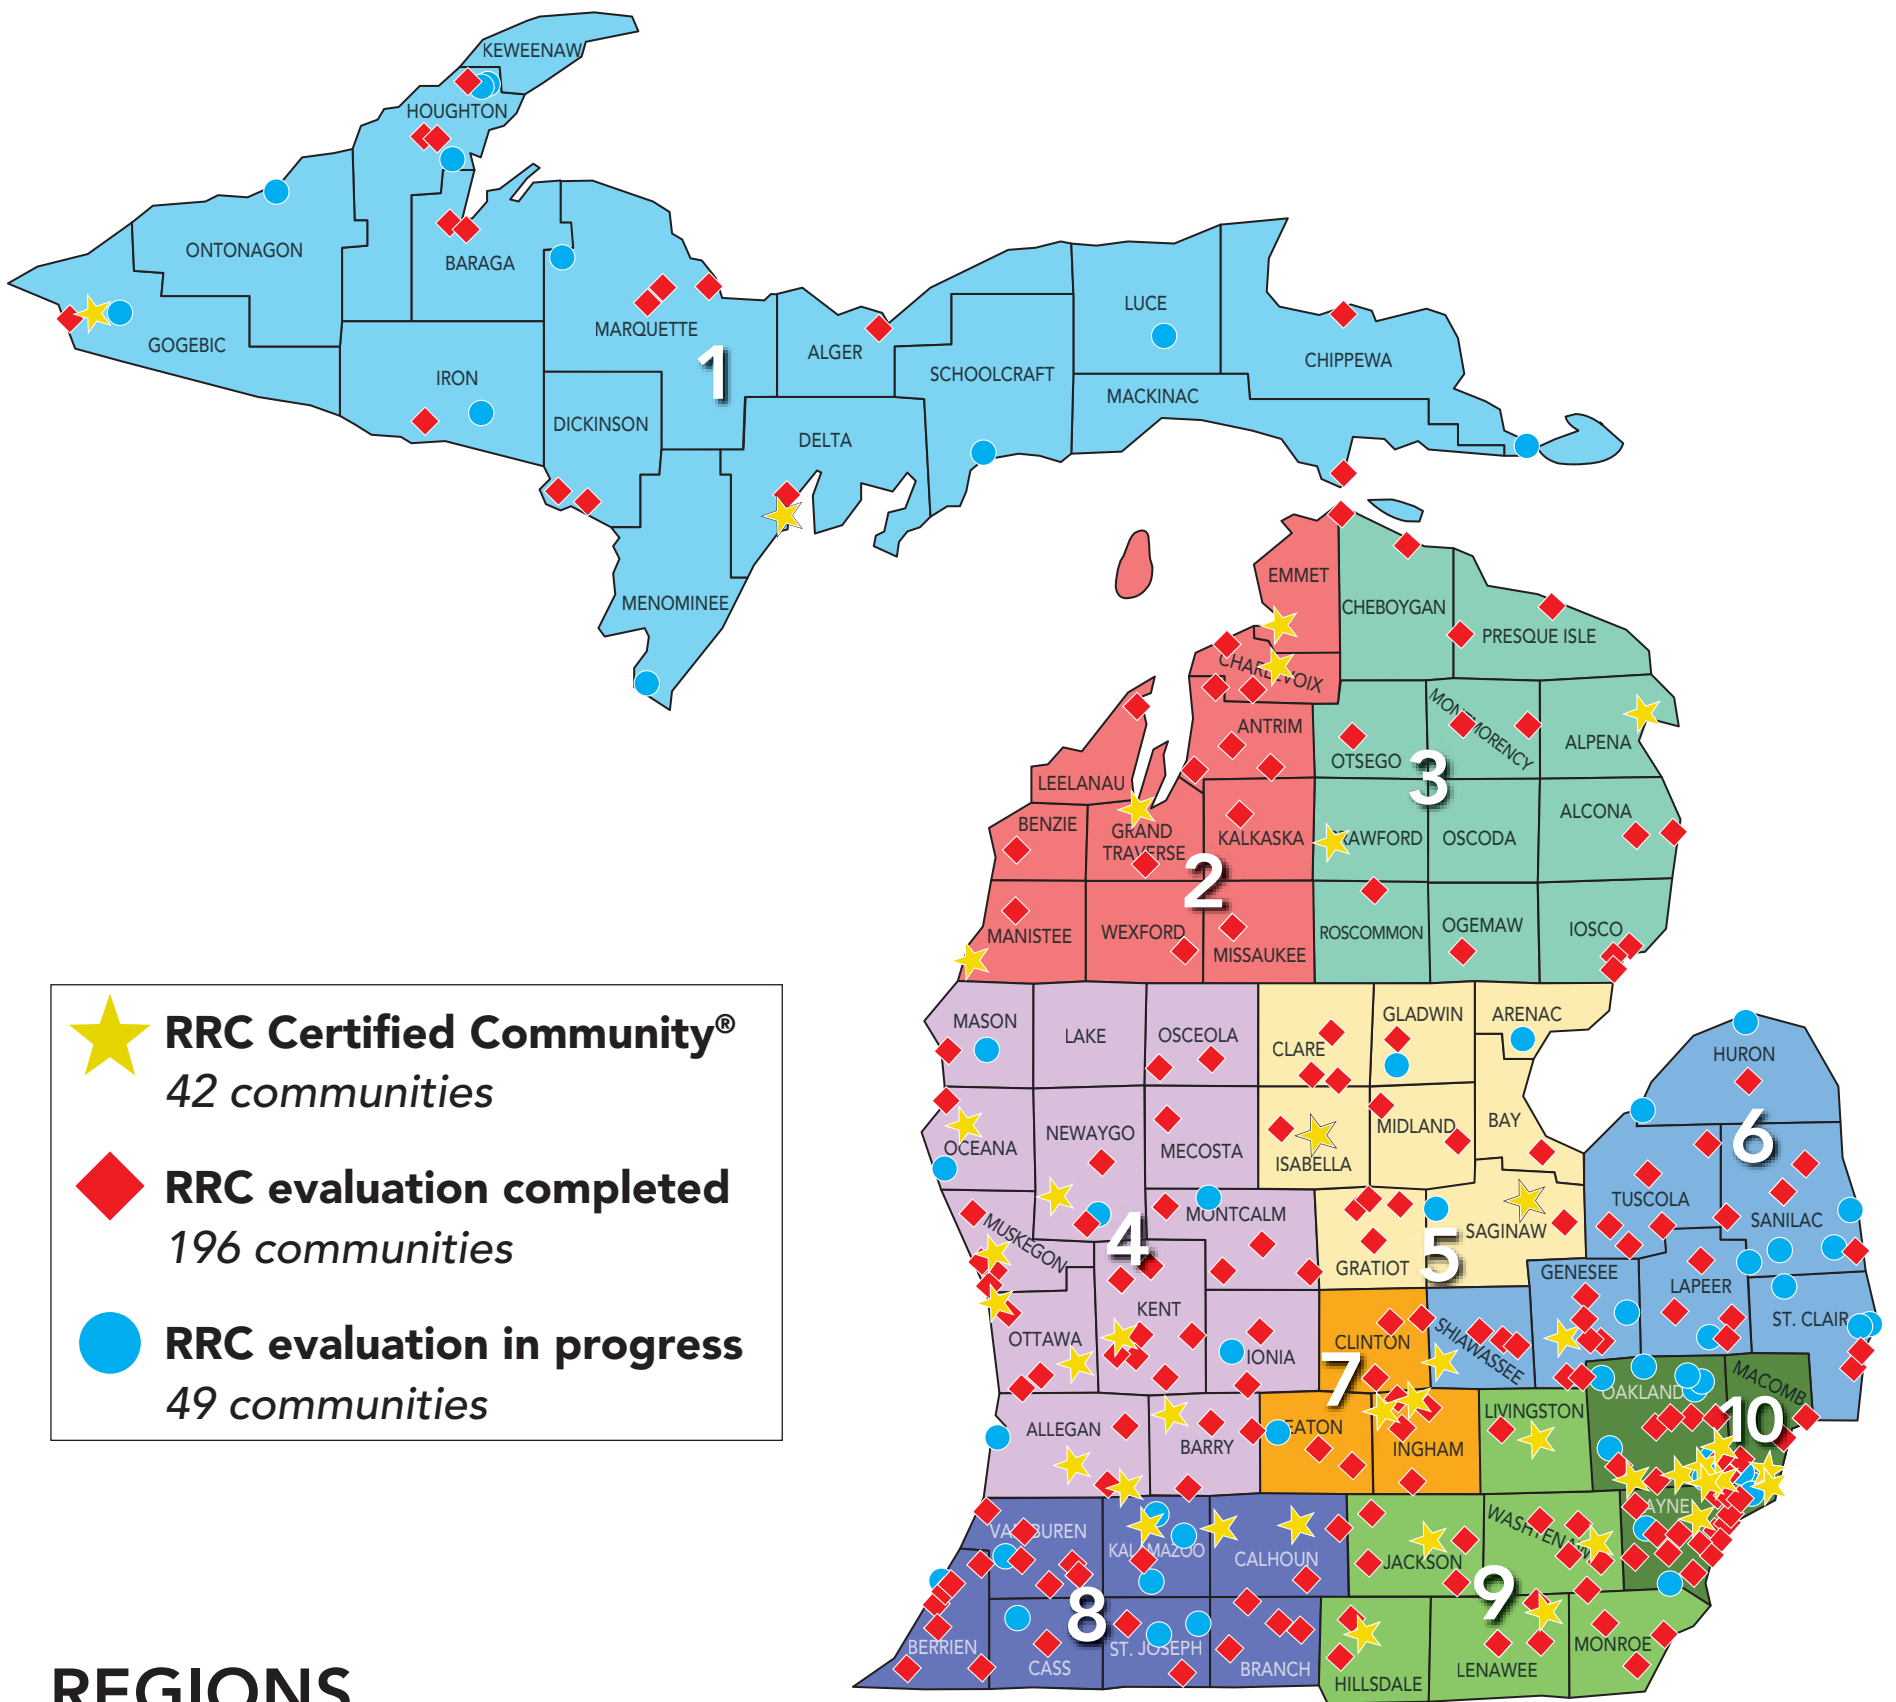

redevelopment ready communities®

REGIONS

1 Upper Peninsula region Christopher Germain, AICP 517.599.5450 germainc2@michigan.org	5 East Central Michigan region Brett Hanlon, AICP 517.290.7089 hanlonb@michigan.org
2 Northwest region Pablo Majano 517.285.4165 majanop@michigan.org	6 East Michigan region Christopher Germain, AICP 517.599.5450 germainc2@michigan.org
3 Northeast region Pablo Majano 517.285.4165 majanop@michigan.org (Kent, Ottawa, Muskegon counties) Julia Turnbull 517.599.1752 turnbullj2@michigan.org (all others)	7 South Central region Brett Hanlon, AICP 517.290.7089 hanlonb@michigan.org
4 West Michigan region Pablo Majano 517.285.4165 majanop@michigan.org	8 Southwest region Julia Turnbull 517.599.1752 turnbullj2@michigan.org
	9 Southeast Michigan region Brett Hanlon, AICP 517.290.7089 hanlonb@michigan.org
	10 Detroit Metro region Elizabeth King 517.249.0827 kinge5@michigan.org

General inquiries: RRC@michigan.org

MICHIGAN ECONOMIC DEVELOPMENT CORPORATION