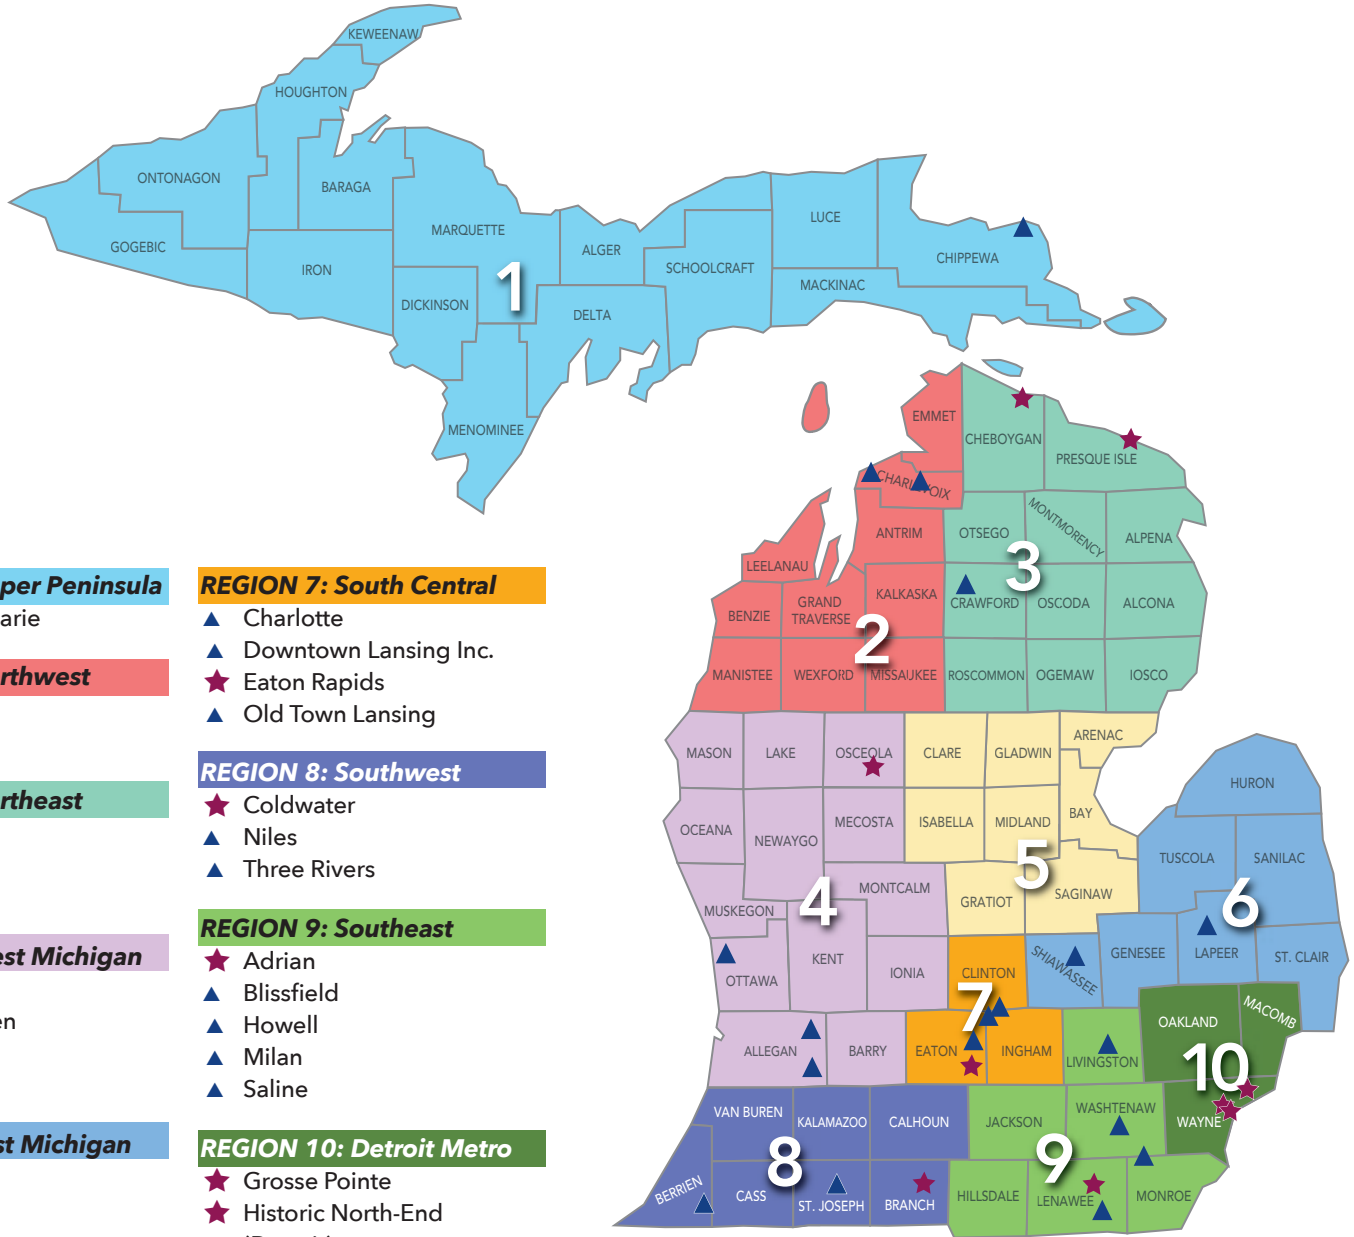

Michigan Main Street Communities 2022

REGION 1: Upper Peninsula

- ▲ Sault Ste. Marie

REGION 2: Northwest

- ▲ Boyne City
- ▲ Charlevoix

REGION 3: Northeast

- ★ Cheboygan
- ▲ Grayling
- ★ Rogers City

REGION 4: West Michigan

- ★ Ewart
- ▲ Grand Haven
- ▲ Otsego
- ▲ Wayland

REGION 6: East Michigan

- ▲ Lapeer
- ▲ Owosso

REGION 7: South Central

- ▲ Charlotte
- ▲ Downtown Lansing Inc.
- ★ Eaton Rapids
- ▲ Old Town Lansing

REGION 8: Southwest

- ★ Coldwater
- ▲ Niles
- ▲ Three Rivers

REGION 9: Southeast

- ★ Adrian
- ▲ Blissfield
- ▲ Howell
- ▲ Milan
- ▲ Saline

REGION 10: Detroit Metro

- ★ Grosse Pointe
- ★ Historic North-End (Detroit)
- ★ Mexican-town Hubbard Communities (Detroit)

▲ Master Level communities

★ Select Level communities

MICHIGAN ECONOMIC
DEVELOPMENT CORPORATION

The Michigan Economic Development Corporation is the state's marketing arm and lead advocate for business development, job awareness and community development, with the focus on growing Michigan's economy. Dedicated to shared economic success, MEDC promotes the state's assets and opportunities that support business investment and community vitality.