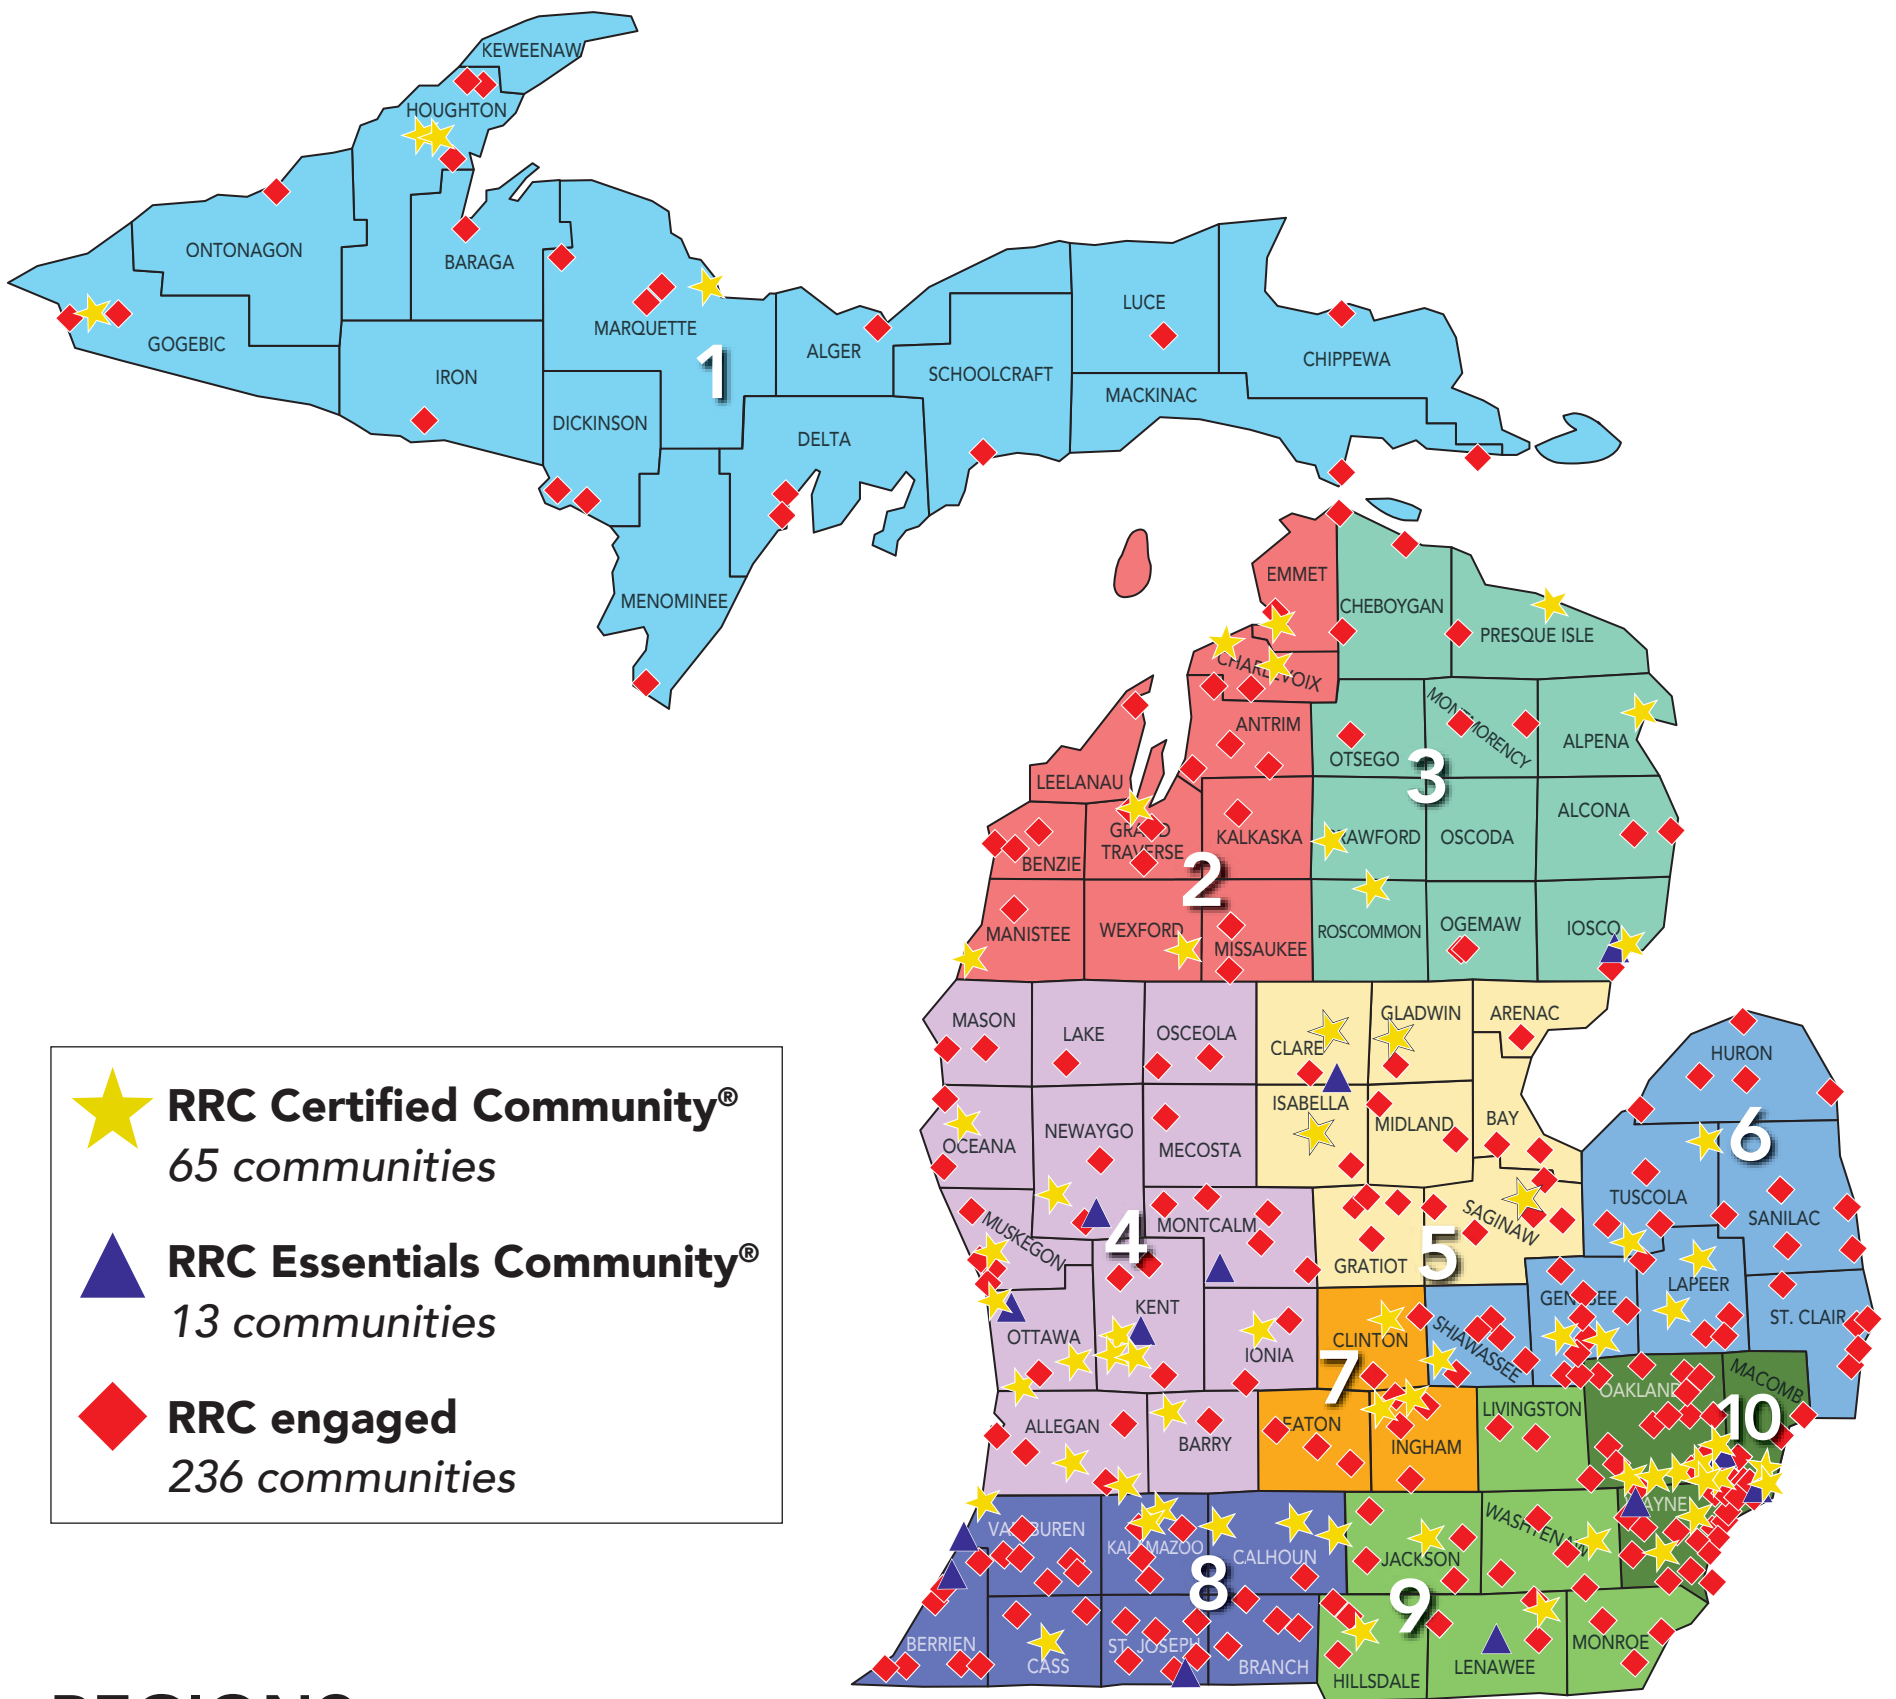

# redevelopment ready communities®

- ★ **RRC Certified Community®**  
65 communities
- ▲ **RRC Essentials Community®**  
13 communities
- ◆ **RRC engaged**  
236 communities

## Region 4: West Michigan

- ★ Allegan (Allegan County)
- ◆ Baldwin (Lake County)
- ◆ Big Rapids (Mecosta County)
- ◆ Carson City (Montcalm County)
- ◆ Cascade Township (Kent County)
- ◆ Cedar Springs (Kent County)
- ◆ Douglas (Allegan County)

## Region 7: South Central

- ◆ Charlotte (Eaton County)
- ◆ DeWitt (Clinton County)
- ◆ East Lansing (Ingham County)
- ◆ Eaton Rapids (Eaton County)
- ★ Lansing (Ingham County)
- ◆ Leslie (Ingham County)
- ◆ Mason (Ingham County)
- ★ Meridian Twp. (Ingham County)
- ◆ Ovid (Clinton County)
- ◆ Pottsville (Eaton County)
- ★ St. Johns (Clinton County)
- ◆ Vermontville (Eaton County)
- ◆ Williamston (Ingham County)

## Region 9: Southeast

- ▲ Adrian (Lenawee County)
- ◆ Blissfield (Lenawee County)
- ◆ Brooklyn (Jackson County)
- ◆ Chelsea (Washtenaw County)
- ◆ Clinton (Lenawee County)
- ◆ Concord (Jackson County)
- ◆ Dundee (Monroe County)
- ◆ Fowlerville (Livingston County)
- ◆ Grass Lake (Jackson County)
- ★ Hillsdale (Hillsdale County)
- ★ Howell (Livingston County)
- ★ Jackson (Jackson County)
- ◆ Jonesville (Hillsdale County)
- ◆ Litchfield (Hillsdale County)
- ◆ Luna Pier (Monroe County)
- ◆ Manchester (Washtenaw County)
- ◆ Milan (Monroe, Washtenaw)
- ◆ Monroe (Monroe County)
- ◆ Pinckney (Livingston County)
- ◆ Reading (Hillsdale County)
- ◆ Rollin Township (Lenawee County)
- ◆ Saline (Washtenaw County)
- ◆ Springport (Jackson County)
- ★ Tecumseh (Lenawee County)
- ★ Ypsilanti (Washtenaw County)