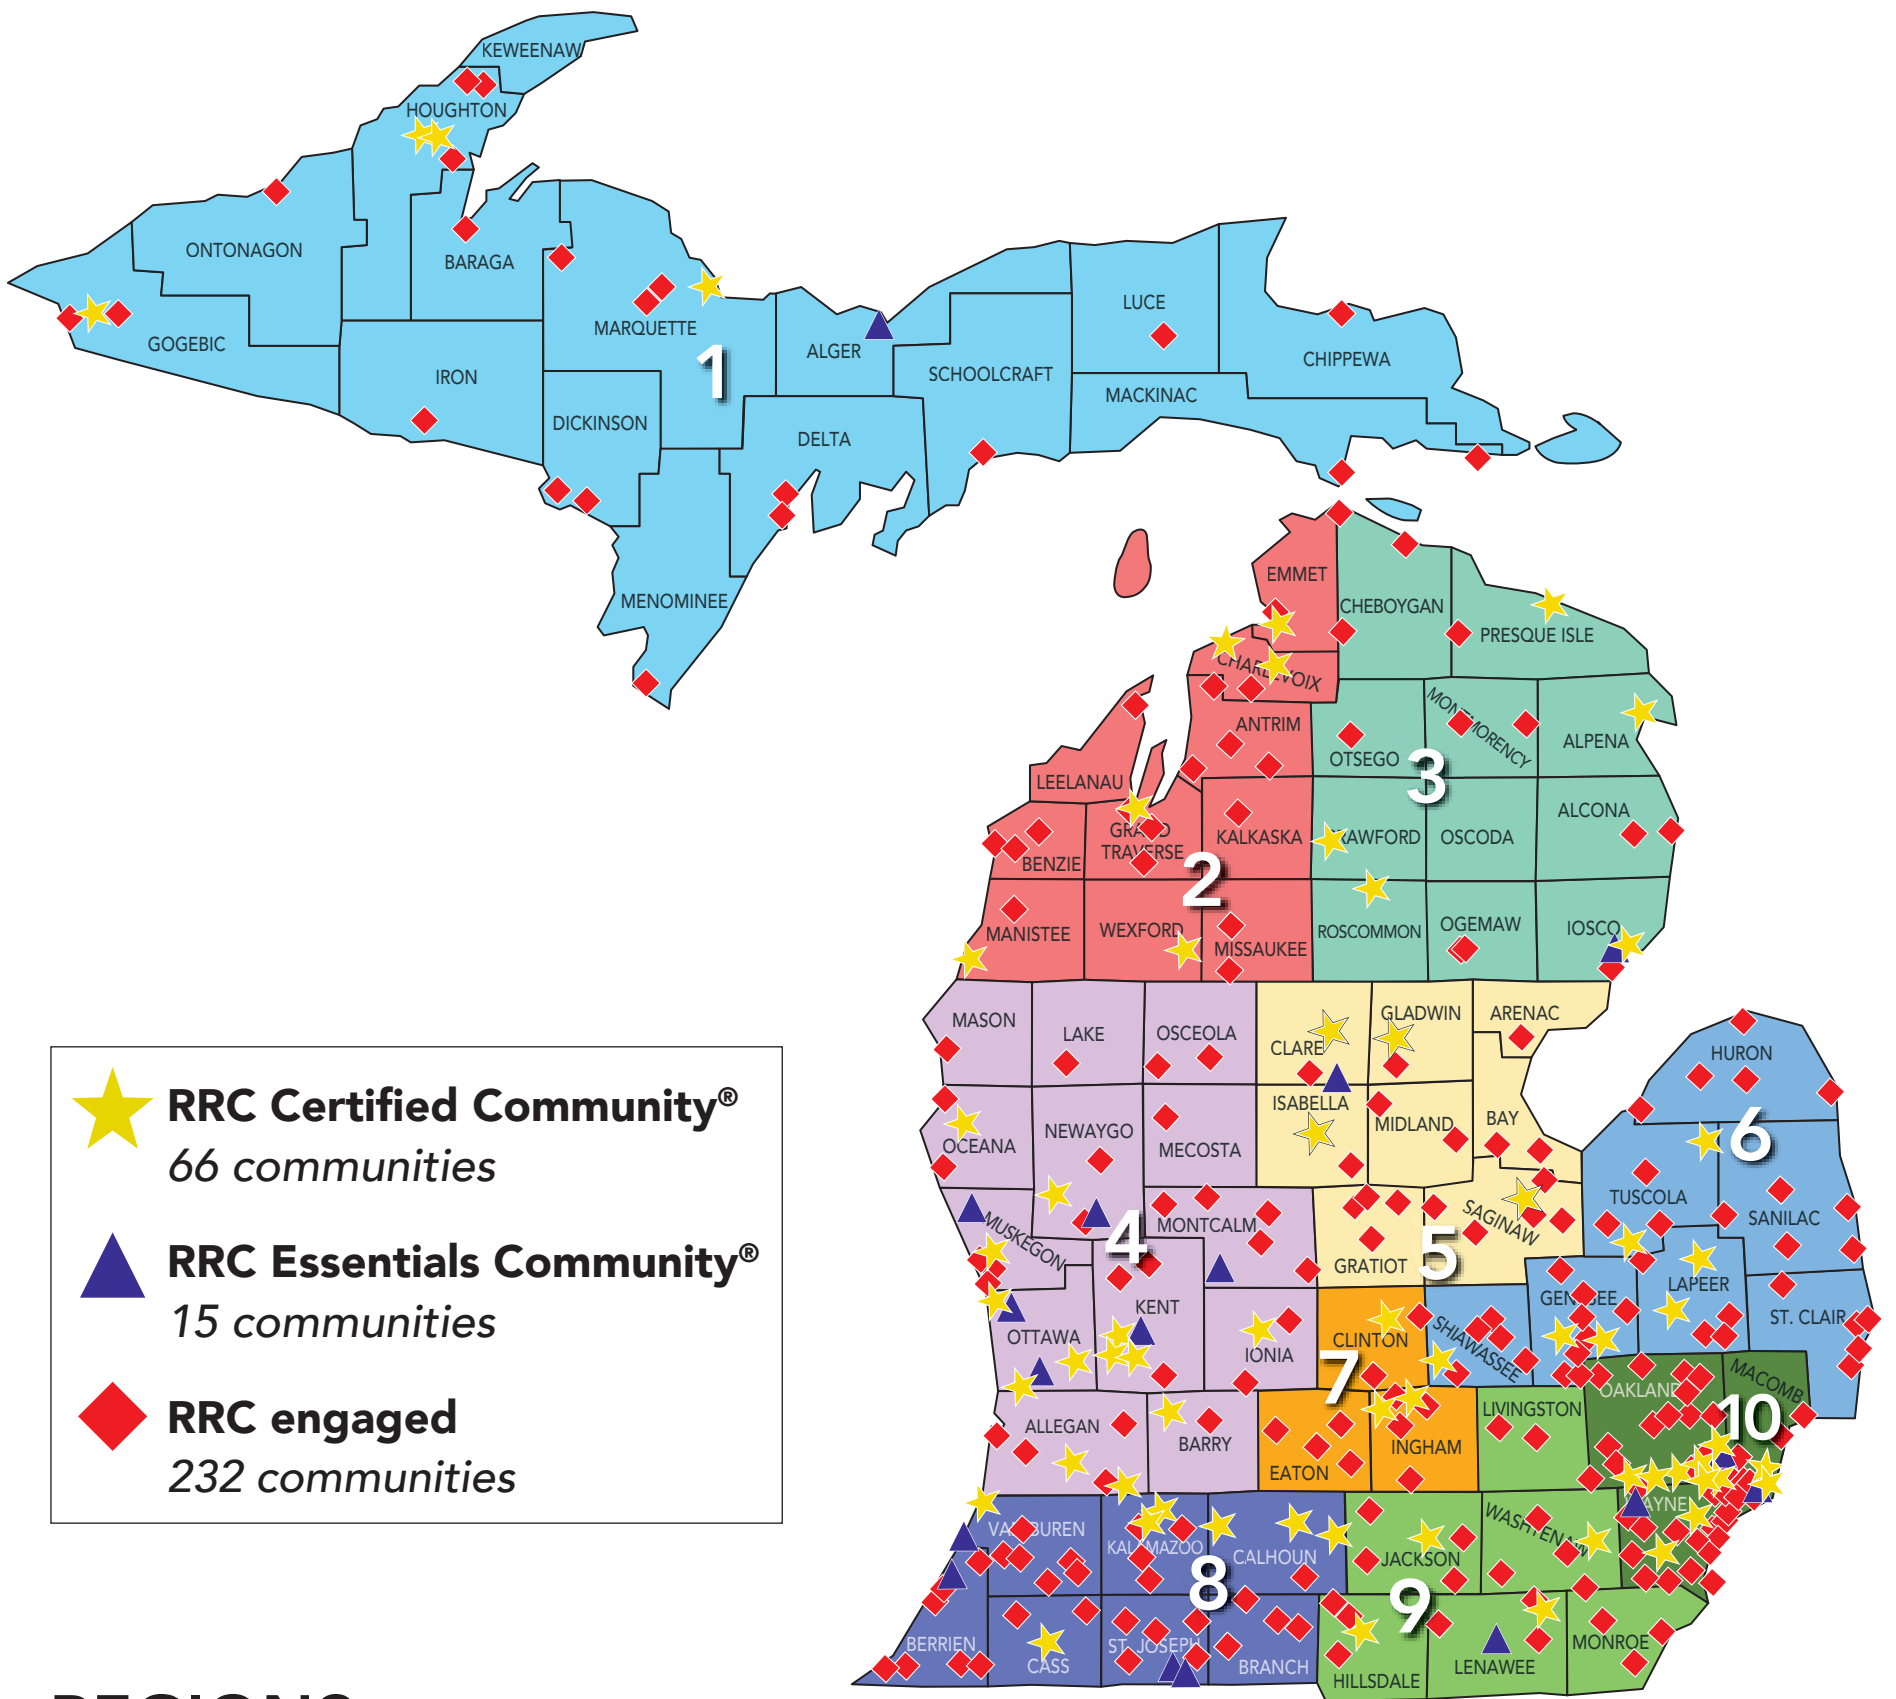

redevelopment ready communities®

- ★ **RRC Certified Community®**
  66 communities
- ▲ **RRC Essentials Community®**
  15 communities
- **RRC engaged**
  232 communities

REGIONS

1 Upper Peninsula region Pablo Majano 517.285.4165 majanop@michigan.org	6 East Michigan region Katie Higgs 517.898.7561 higgsk@michigan.org
2 Northwest region Pablo Majano 517.285.4165 majanop@michigan.org	7 South Central region Blake Newman 517.648.3437 newmanb1@michigan.org
3 Northeast region Pablo Majano 517.285.4165 majanop@michigan.org	8 Southwest region Julia Turnbull 517.599.1752 turnbullj2@michigan.org
4 West Michigan region Katie Higgs 517.898.7561 higgsk@michigan.org (Kent, Muskegon, Ottawa counties) Julia Turnbull 517.599.1752 turnbullj2@michigan.org (all others)	9 Southeast Michigan region Blake Newman 517.648.3437 newmanb1@michigan.org
5 East Central Michigan region Blake Newman 517.648.3437 newmanb1@michigan.org	10 Detroit Metro region Stephanie Peña 517.420.3405 penas@michigan.org

General inquiries: RRC@michigan.org

MICHIGAN ECONOMIC DEVELOPMENT CORPORATION