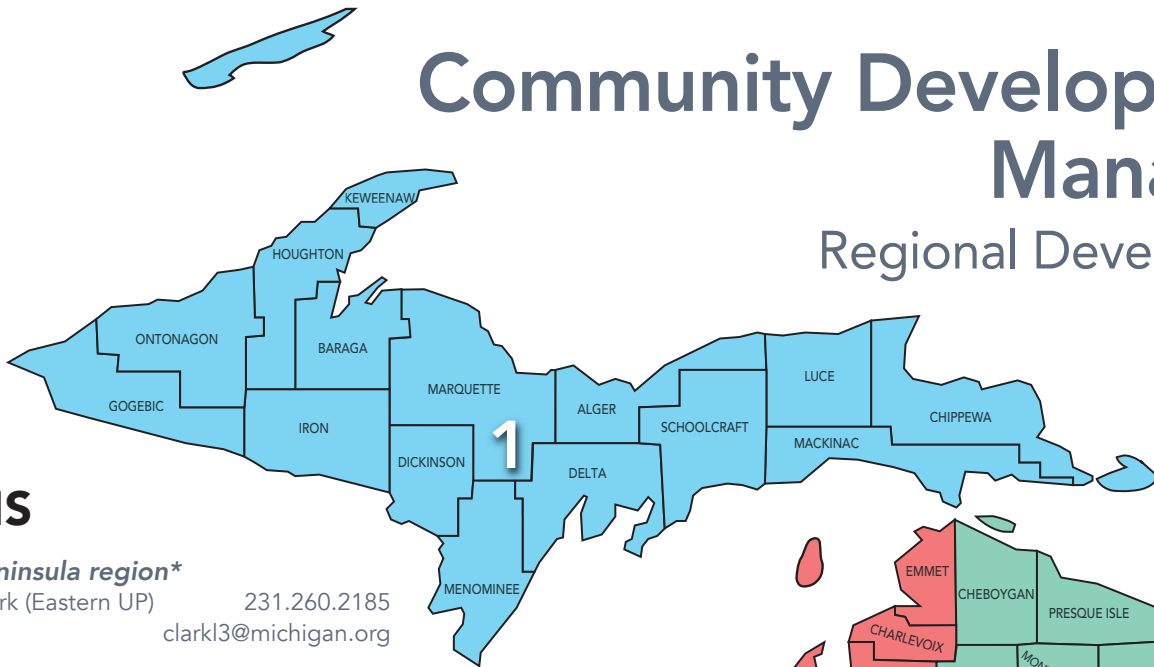

Community Development Managers

Regional Development

REGIONS

- 1 Upper Peninsula region***
 Lindsey Clark (Eastern UP) 231.260.2185
 clarkl3@michigan.org

 Raymond Govus (Western UP) 517.897.1646
 govusr1@michigan.org
- 2 Northwest region**
 Hannah Yurk 517.282.1466
 yurkh@michigan.org
- 3 Northeast region**
 Lindsey Clark 231.260.2185
 clarkl3@michigan.org
- 4 West Michigan region***
 Sue DeVries 616.430.0280
 devriess1@michigan.org

*See page 2 for specific county/city breakdowns within each region.

CDM ASSIGNMENTS WITHIN REGIONS

REGION 1

Eastern Upper Peninsula

Lindsey Clark: Alger, Chippewa, Luce, Mackinac, Schoolcraft counties; City of Marquette