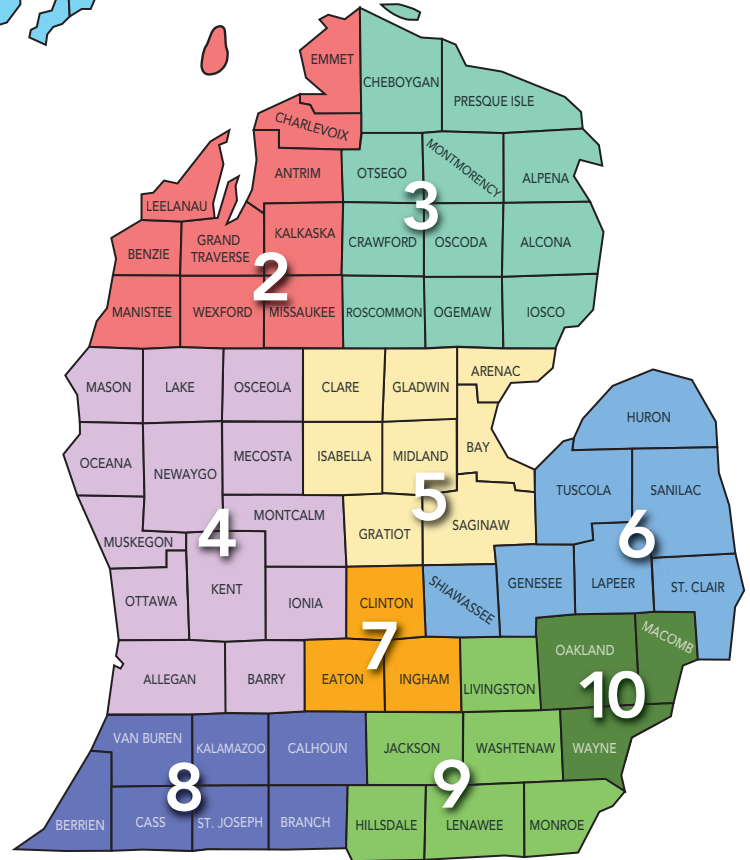

Managing director assignments

CDMs within each region report to an MEDC managing director:

Region 1	Vicki Schwab	906.235.9208 schwabv@michigan.org
Regions 2, 3	Tino Breithaupt	231.620.1565 breithauptt@michigan.org
Regions 5, 6	Charles Donaldson	810.241.6658 donaldsonc2@michigan.org
Regions 4, 8	Sarah Rainero	517.242.5480 raineros@michigan.org
Regions 7, 9	Paula Holtz	517.243.5689 holtzp@michigan.org
Region 10	Nicole Black	248.766.5794 blackn@michigan.org

*See page 2 for specific county/city breakdowns within each region.