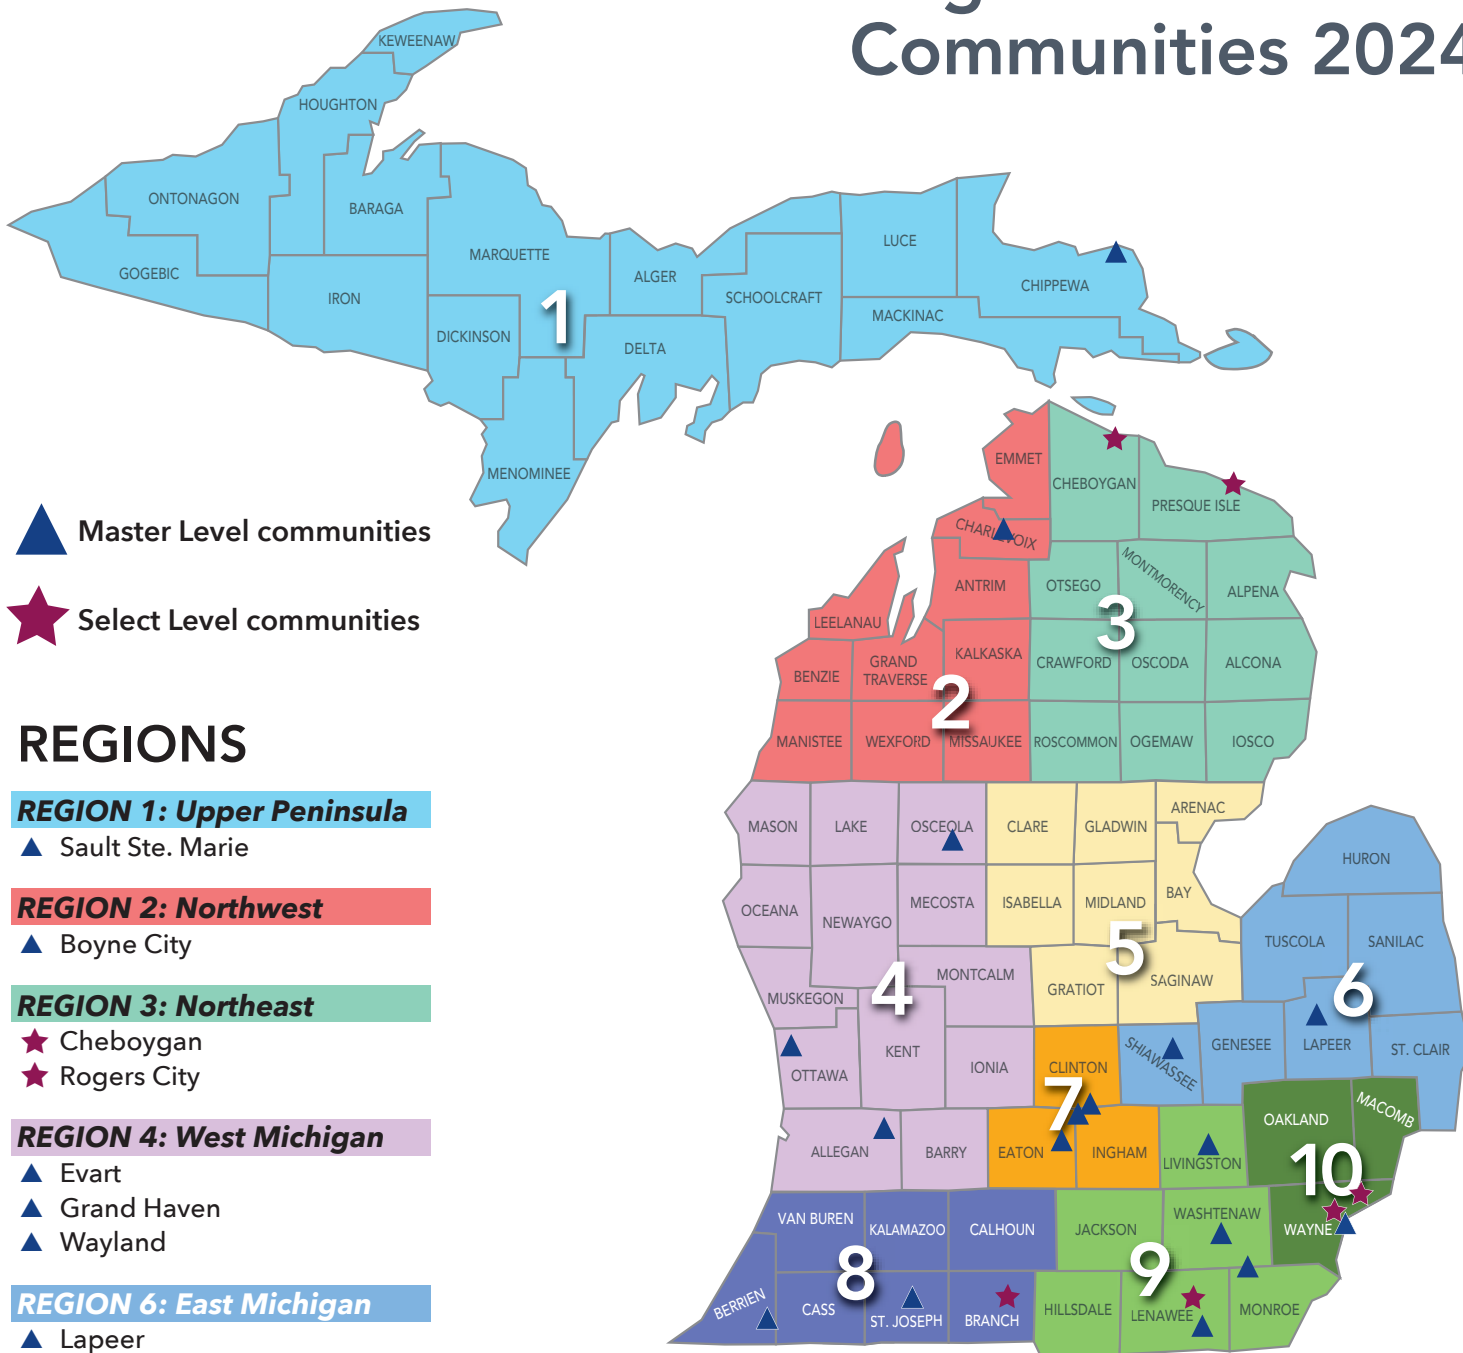

Michigan Main Street Communities 2024

▲ Master Level communities

★ Select Level communities

REGIONS

REGION 1: Upper Peninsula

- ▲ Sault Ste. Marie

REGION 2: Northwest

- ▲ Boyne City

REGION 3: Northeast

- ★ Cheboygan
- ★ Rogers City

REGION 4: West Michigan

- ▲ Eart
- ▲ Grand Haven
- ▲ Wayland

REGION 6: East Michigan

- ▲ Lapeer
- ▲ Owosso

REGION 7: South Central

- ▲ Charlotte
- ▲ Downtown Lansing Inc.
- ▲ Old Town Lansing

REGION 8: Southwest

- ★ Coldwater
- ▲ Niles
- ▲ Three Rivers

REGION 9: Southeast

- ★ Adrian
- ▲ Blissfield
- ▲ Howell
- ▲ Saline

REGION 10: Detroit Metro

- ★ Grosse Pointe
- ★ Historic North End (Detroit)
- ▲ Mexicantown Hubbard Communities (Detroit)