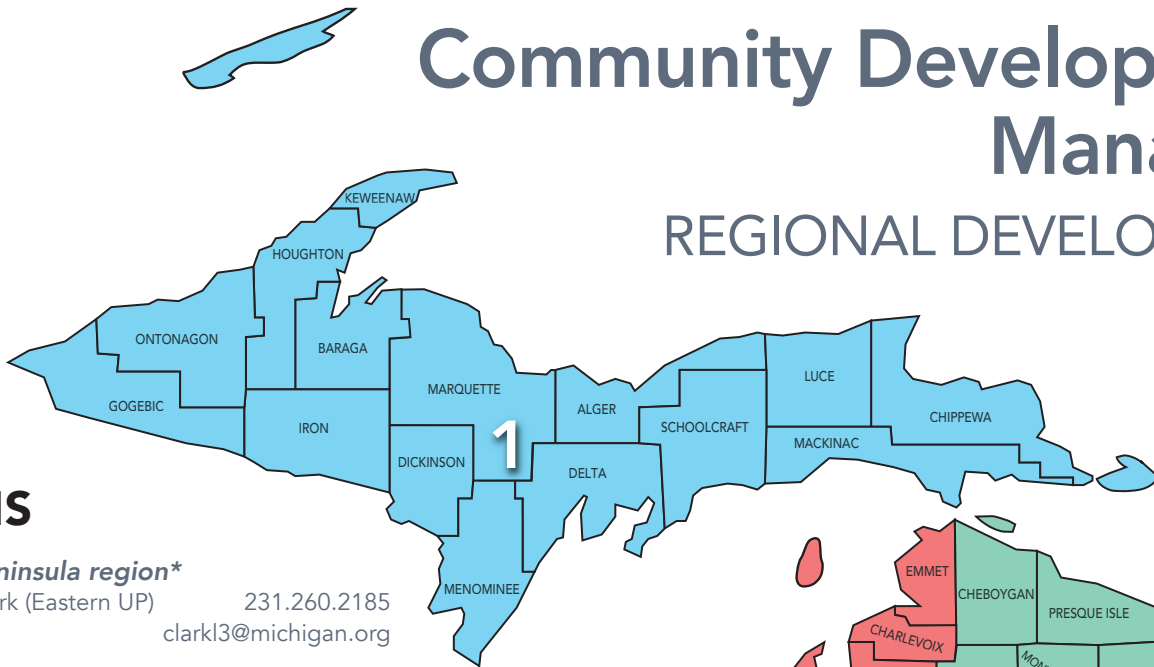

Community Development Managers

REGIONAL DEVELOPMENT

REGIONS

- 1 Upper Peninsula region***
 Lindsey Clark (Eastern UP) 231.260.2185
 clarkl3@michigan.org

 Raymond Govus (Western UP) 517.897.1646
 govusr1@michigan.org
- 2 Northwest region**
 Hannah Yurk 517.282.1466
 yurkh@michigan.org
- 3 Northeast region**
 Lindsey Clark 231.260.2185
 clarkl3@michigan.org
- 4 West Michigan region***
 Tino Breithaupt 231.620.1565
 breithauptt@michigan.org

*See page 2 for specific county/city breakdowns within each region.

CDM ASSIGNMENTS WITHIN REGIONS

REGION 1

Eastern Upper Peninsula

Lindsey Clark: Alger, Chippewa, Luce, Mackinac, Schoolcraft counties; City of Marquette