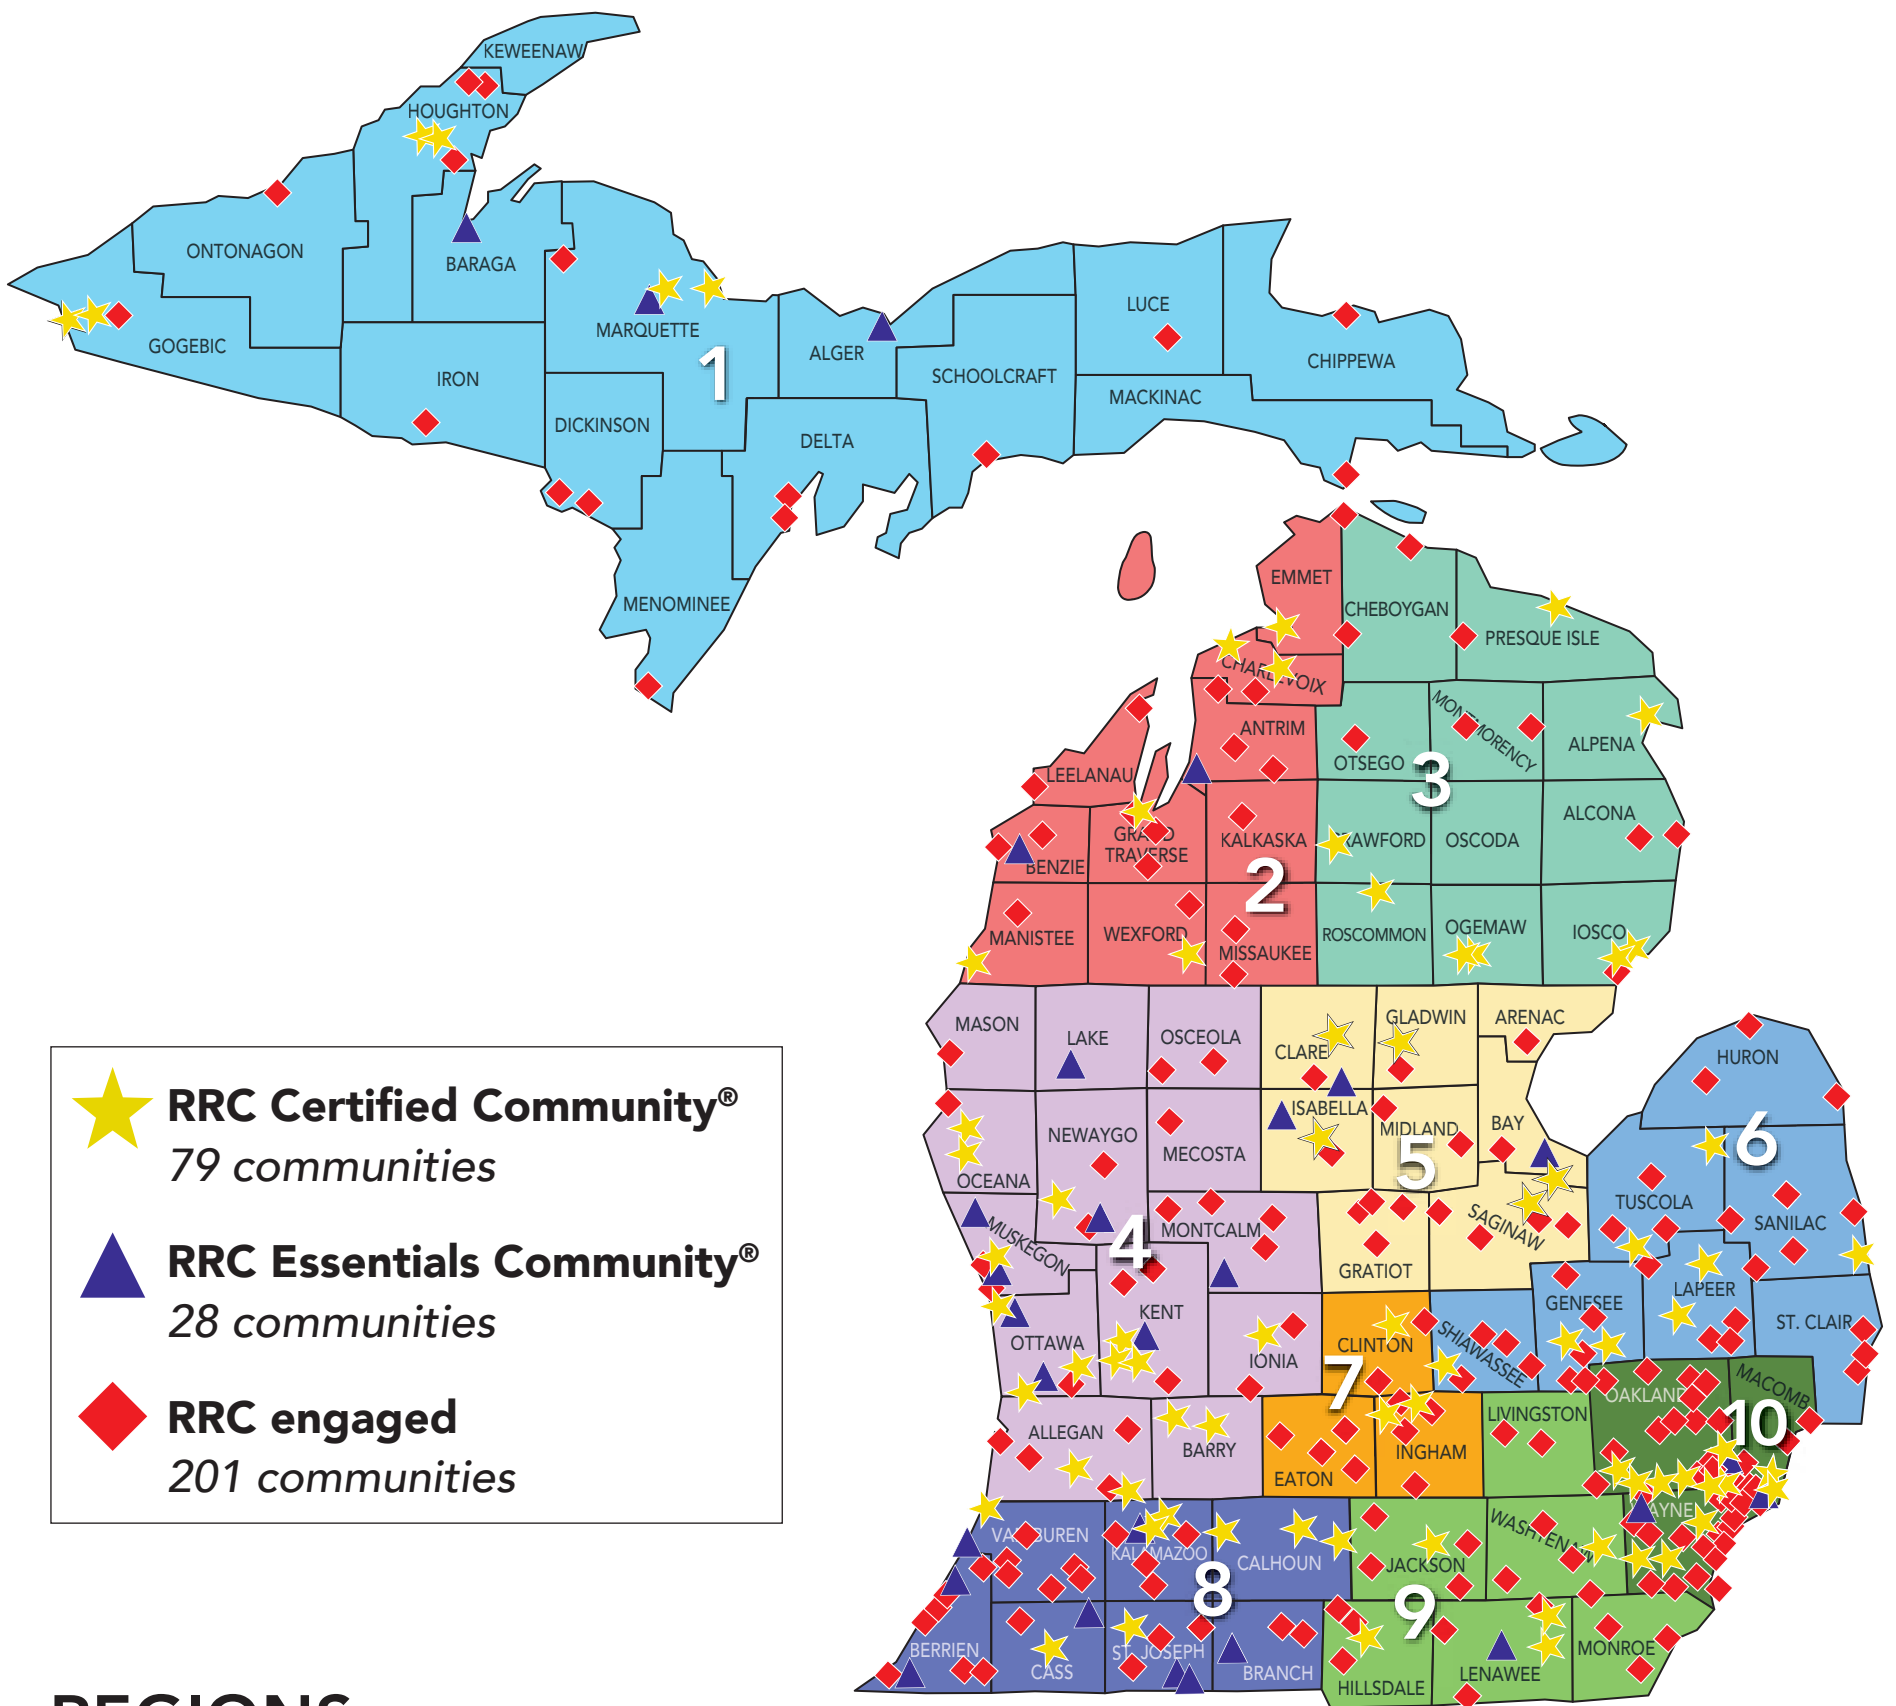

# redevelopment ready communities®

- ★ **RRC Certified Community®**  
79 communities
- ▲ **RRC Essentials Community®**  
28 communities
- ◆ **RRC engaged**  
201 communities

## Region 4: West Michigan

- ★ Allegan (Allegan County)
- ▲ Baldwin (Lake County)
- ◆ Big Rapids (Mecosta County)
- ◆ Cascade Township (Kent County)
- ◆ Cedar Springs (Kent County)

## Region 5: East Central

- ◆ Alma (Grafton County)
- ◆ Auburn (Bay County)
- ▲ Bay City (Bay County)
- ◆ Beaverton (Gladwin County)
- ◆ Breckenridge (Grafton County)
- ◆ Bridgeport Twp (Saginaw County)
- ★ Buena Vista Township (Saginaw County)
- ▲ Clare (Clare County)
- ◆ Coleman (Midland County)
- ◆ Farwell (Clare County)
- ◆ Frankenmuth (Saginaw County)
- ★ Gladwin (Gladwin County)
- ★ Harrison (Clare County)
- ◆ Ithaca (Grafton County)
- ▲ Lake Isabella (Isabella County)
- ◆ Merrill (Saginaw County)
- ◆ Midland (Midland County)
- ★ Mt. Pleasant (Isabella County)
- ★ Saginaw (Saginaw County)
- ◆ St. Charles (Saginaw County)
- ◆ St. Louis (Grafton County)
- ◆ Standish (Arenac County)
- ◆ Union Charter Township (Isabella County)

## Region 7: South Central

- ◆ Charlotte (Eaton County)
- ◆ DeWitt (Clinton County)
- ◆ East Lansing (Ingham County)
- ◆ Eaton Rapids (Eaton County)
- ★ Lansing (Ingham County)
- ◆ Leslie (Ingham County)
- ◆ Mason (Ingham County)
- ★ Meridian Twp. (Ingham County)
- ◆ Ovid (Clinton County)
- ◆ Pottsville (Eaton County)
- ★ St. Johns (Clinton County)
- ◆ Vermontville (Eaton County)
- ◆ Williamston (Ingham County)