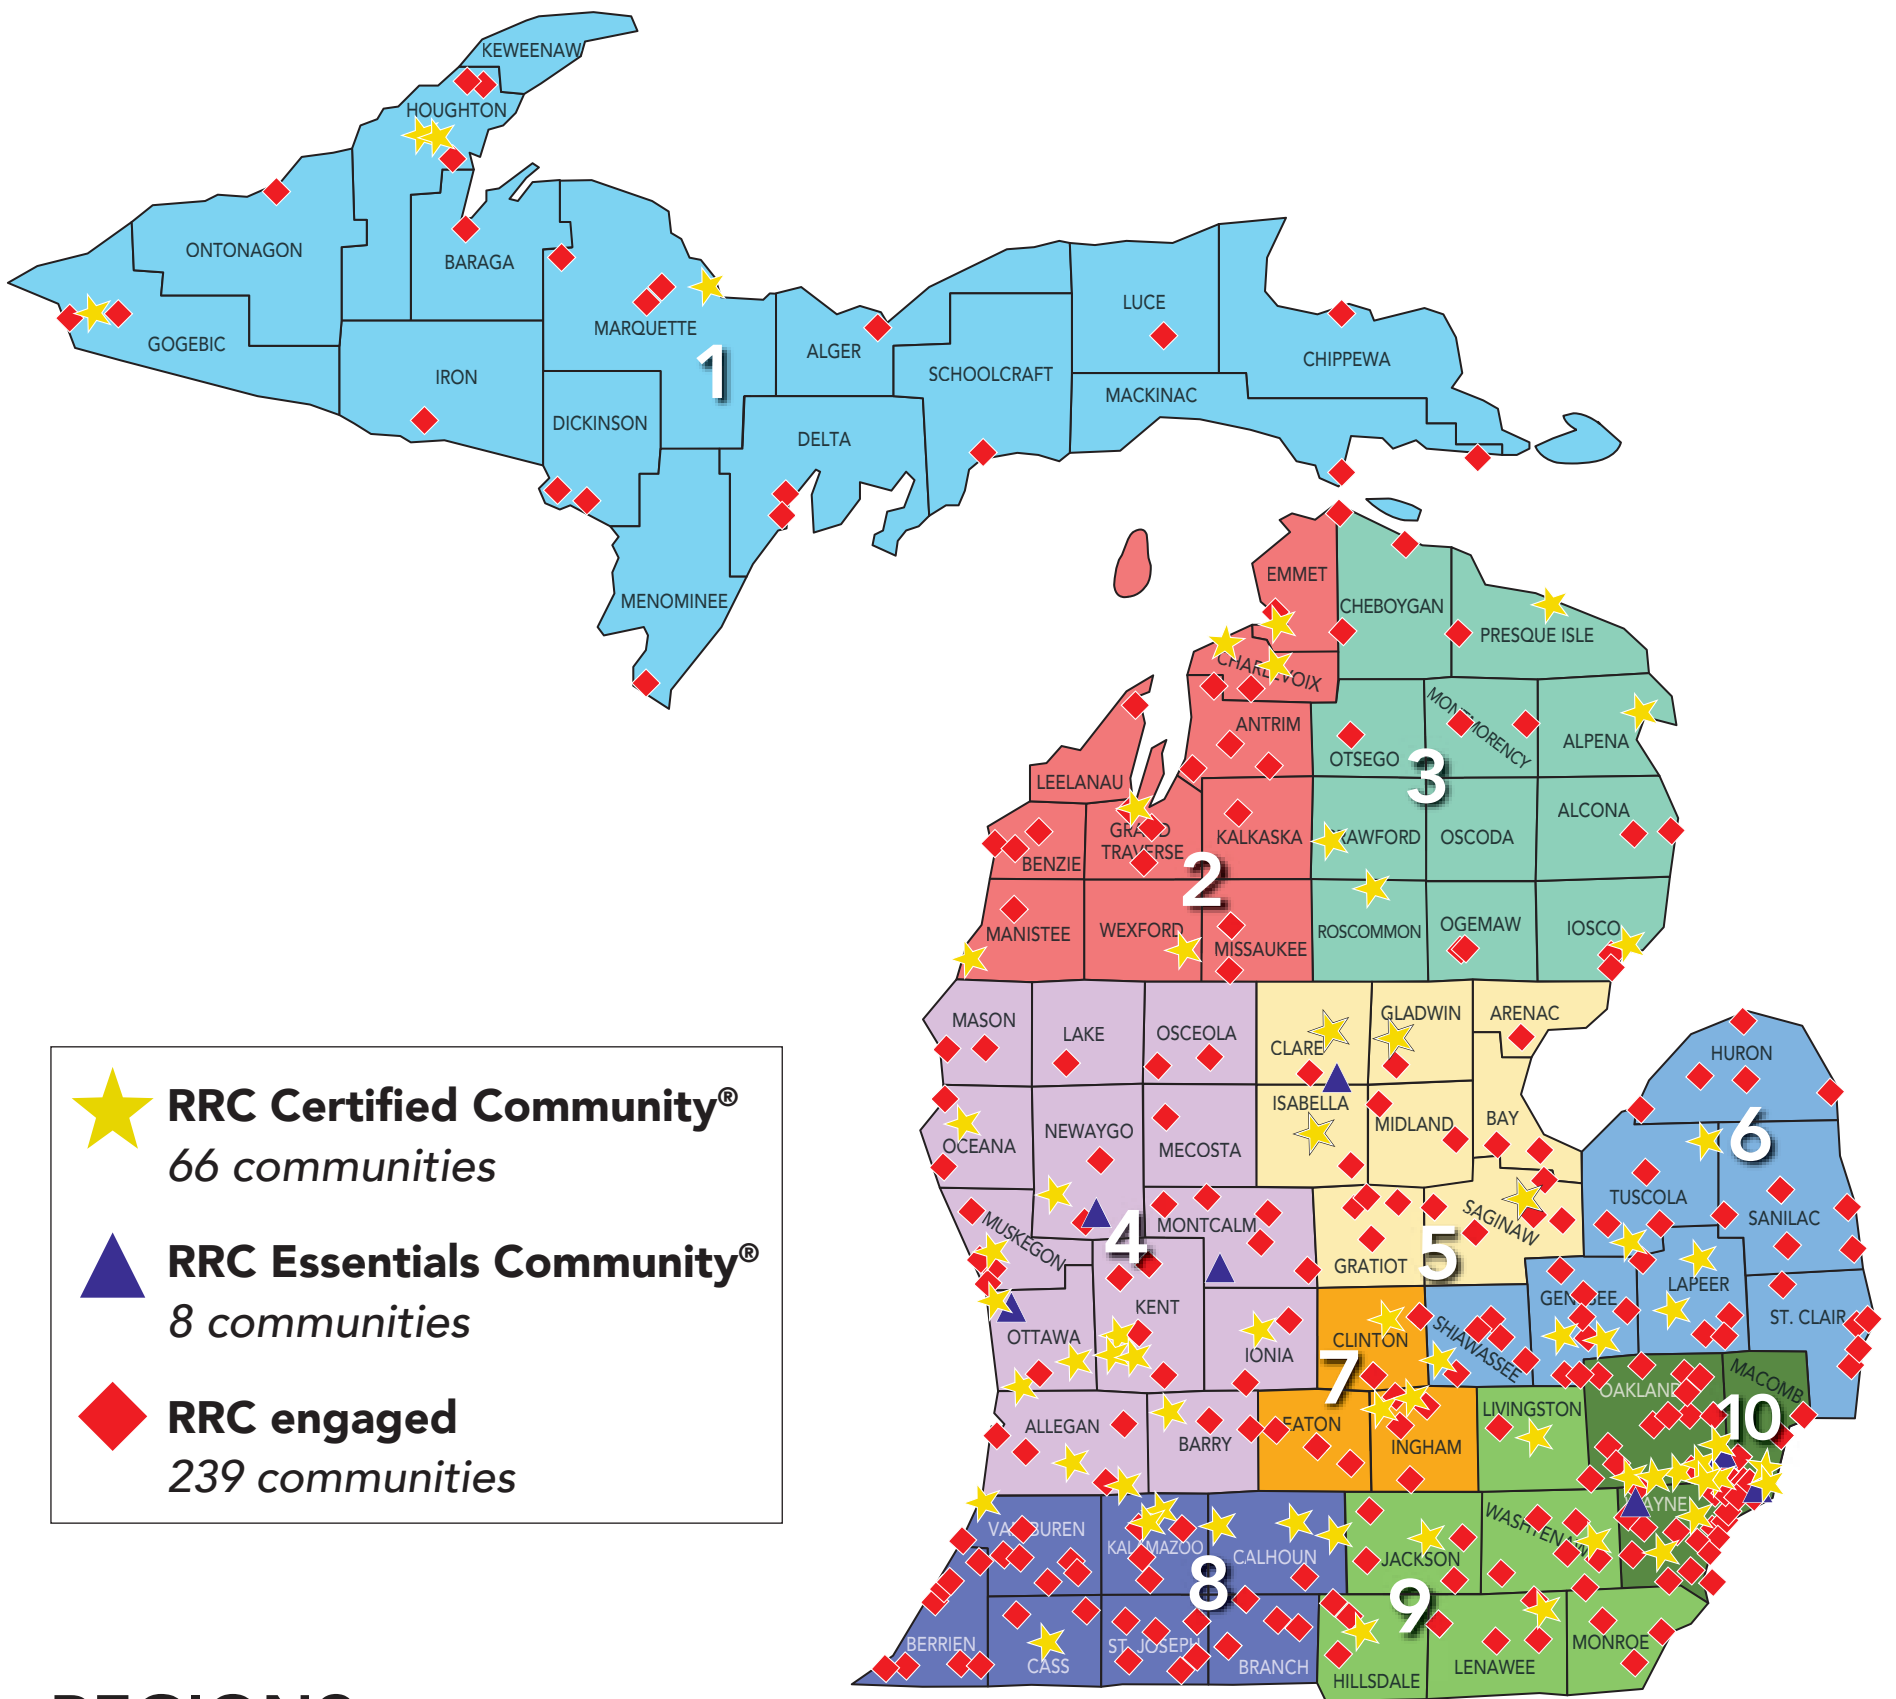

redevelopment ready communities®

- ★ **RRC Certified Community®**
  66 communities
- ▲ **RRC Essentials Community®**
  8 communities
- **RRC engaged**
  239 communities

REGIONS

1 Upper Peninsula region Pablo Majano 517.285.4165 majanop@michigan.org	6 East Michigan region Katie Higgs 517.898.7561 higgsk@michigan.org
2 Northwest region Pablo Majano 517.285.4165 majanop@michigan.org	7 South Central region Blake Newman 517.648.3437 newmanb1@michigan.org
3 Northeast region Pablo Majano 517.285.4165 majanop@michigan.org	8 Southwest region Julia Turnbull 517.599.1752 turnbullj2@michigan.org
4 West Michigan region Katie Higgs 517.898.7561 higgsk@michigan.org (Kent, Muskegon, Ottawa counties) Julia Turnbull 517.599.1752 turnbullj2@michigan.org (all others)	9 Southeast Michigan region Blake Newman 517.648.3437 newmanb1@michigan.org
5 East Central Michigan region Blake Newman 517.648.3437 newmanb1@michigan.org	10 Detroit Metro region Stephanie Peña 517.420.3405 penas@michigan.org

General inquiries: RRC@michigan.org

MICHIGAN ECONOMIC DEVELOPMENT CORPORATION