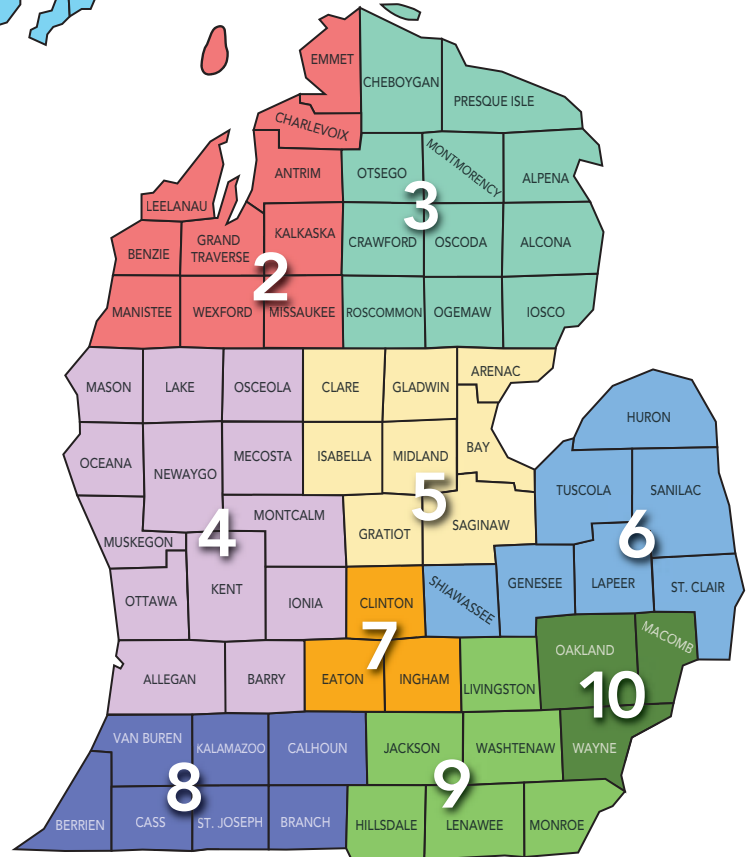

Managing director assignments

CDMs within each region report to an MEDC managing director:

Region 1	Vicki Schwab	906.235.9208 schwabv@michigan.org
Regions 2, 3	Tino Breithaupt	231.620.1565 breithauptt@michigan.org
Regions 5, 6	Charles Donaldson	810.241.6658 donaldsonc2@michigan.org
Regions 4, 8	Sarah Rainero	517.242.5480 raineros@michigan.org
Regions 7, 9	Paula Holtz	517.243.5689 holtzp@michigan.org
Region 10	Nicole Black	248.766.5794 blackn@michigan.org

*See page 2 for specific county/city breakdowns within each region.