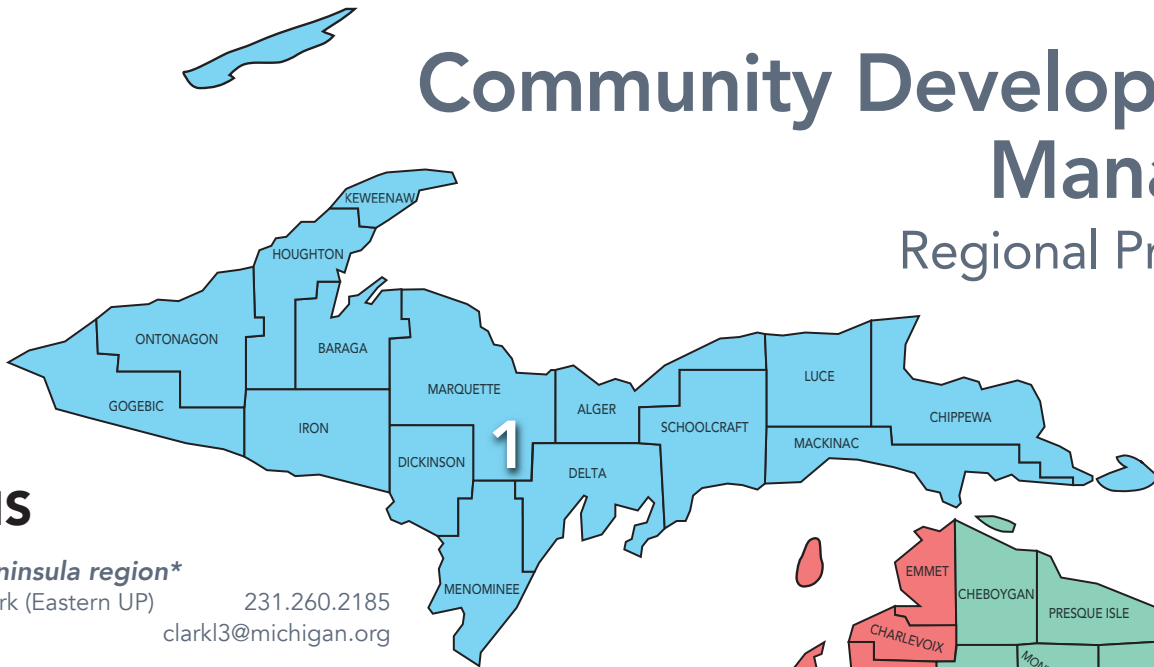

Community Development Managers

Regional Prosperity

REGIONS

1 Upper Peninsula region*
 Lindsey Clark (Eastern UP) 231.260.2185
 clarkl3@michigan.org

Raymond Govus (Western UP) 517.897.1646
 govusr1@michigan.org

2 Northwest region
 Hannah Yurk 517.282.1466
 yurkh@michigan.org

3 Northeast region
 Lindsey Clark 231.260.2185
 clarkl3@michigan.org

4 West Michigan region*
 Sue DeVries 616.430.0280
 devriess1@michigan.org

*See page 2 for specific county/city breakdowns within each region.

CDM ASSIGNMENTS WITHIN REGIONS

REGION 1

Eastern Upper Peninsula

Lindsey Clark: Alger, Chippewa, Luce, Mackinac, Schoolcraft counties; City of Marquette