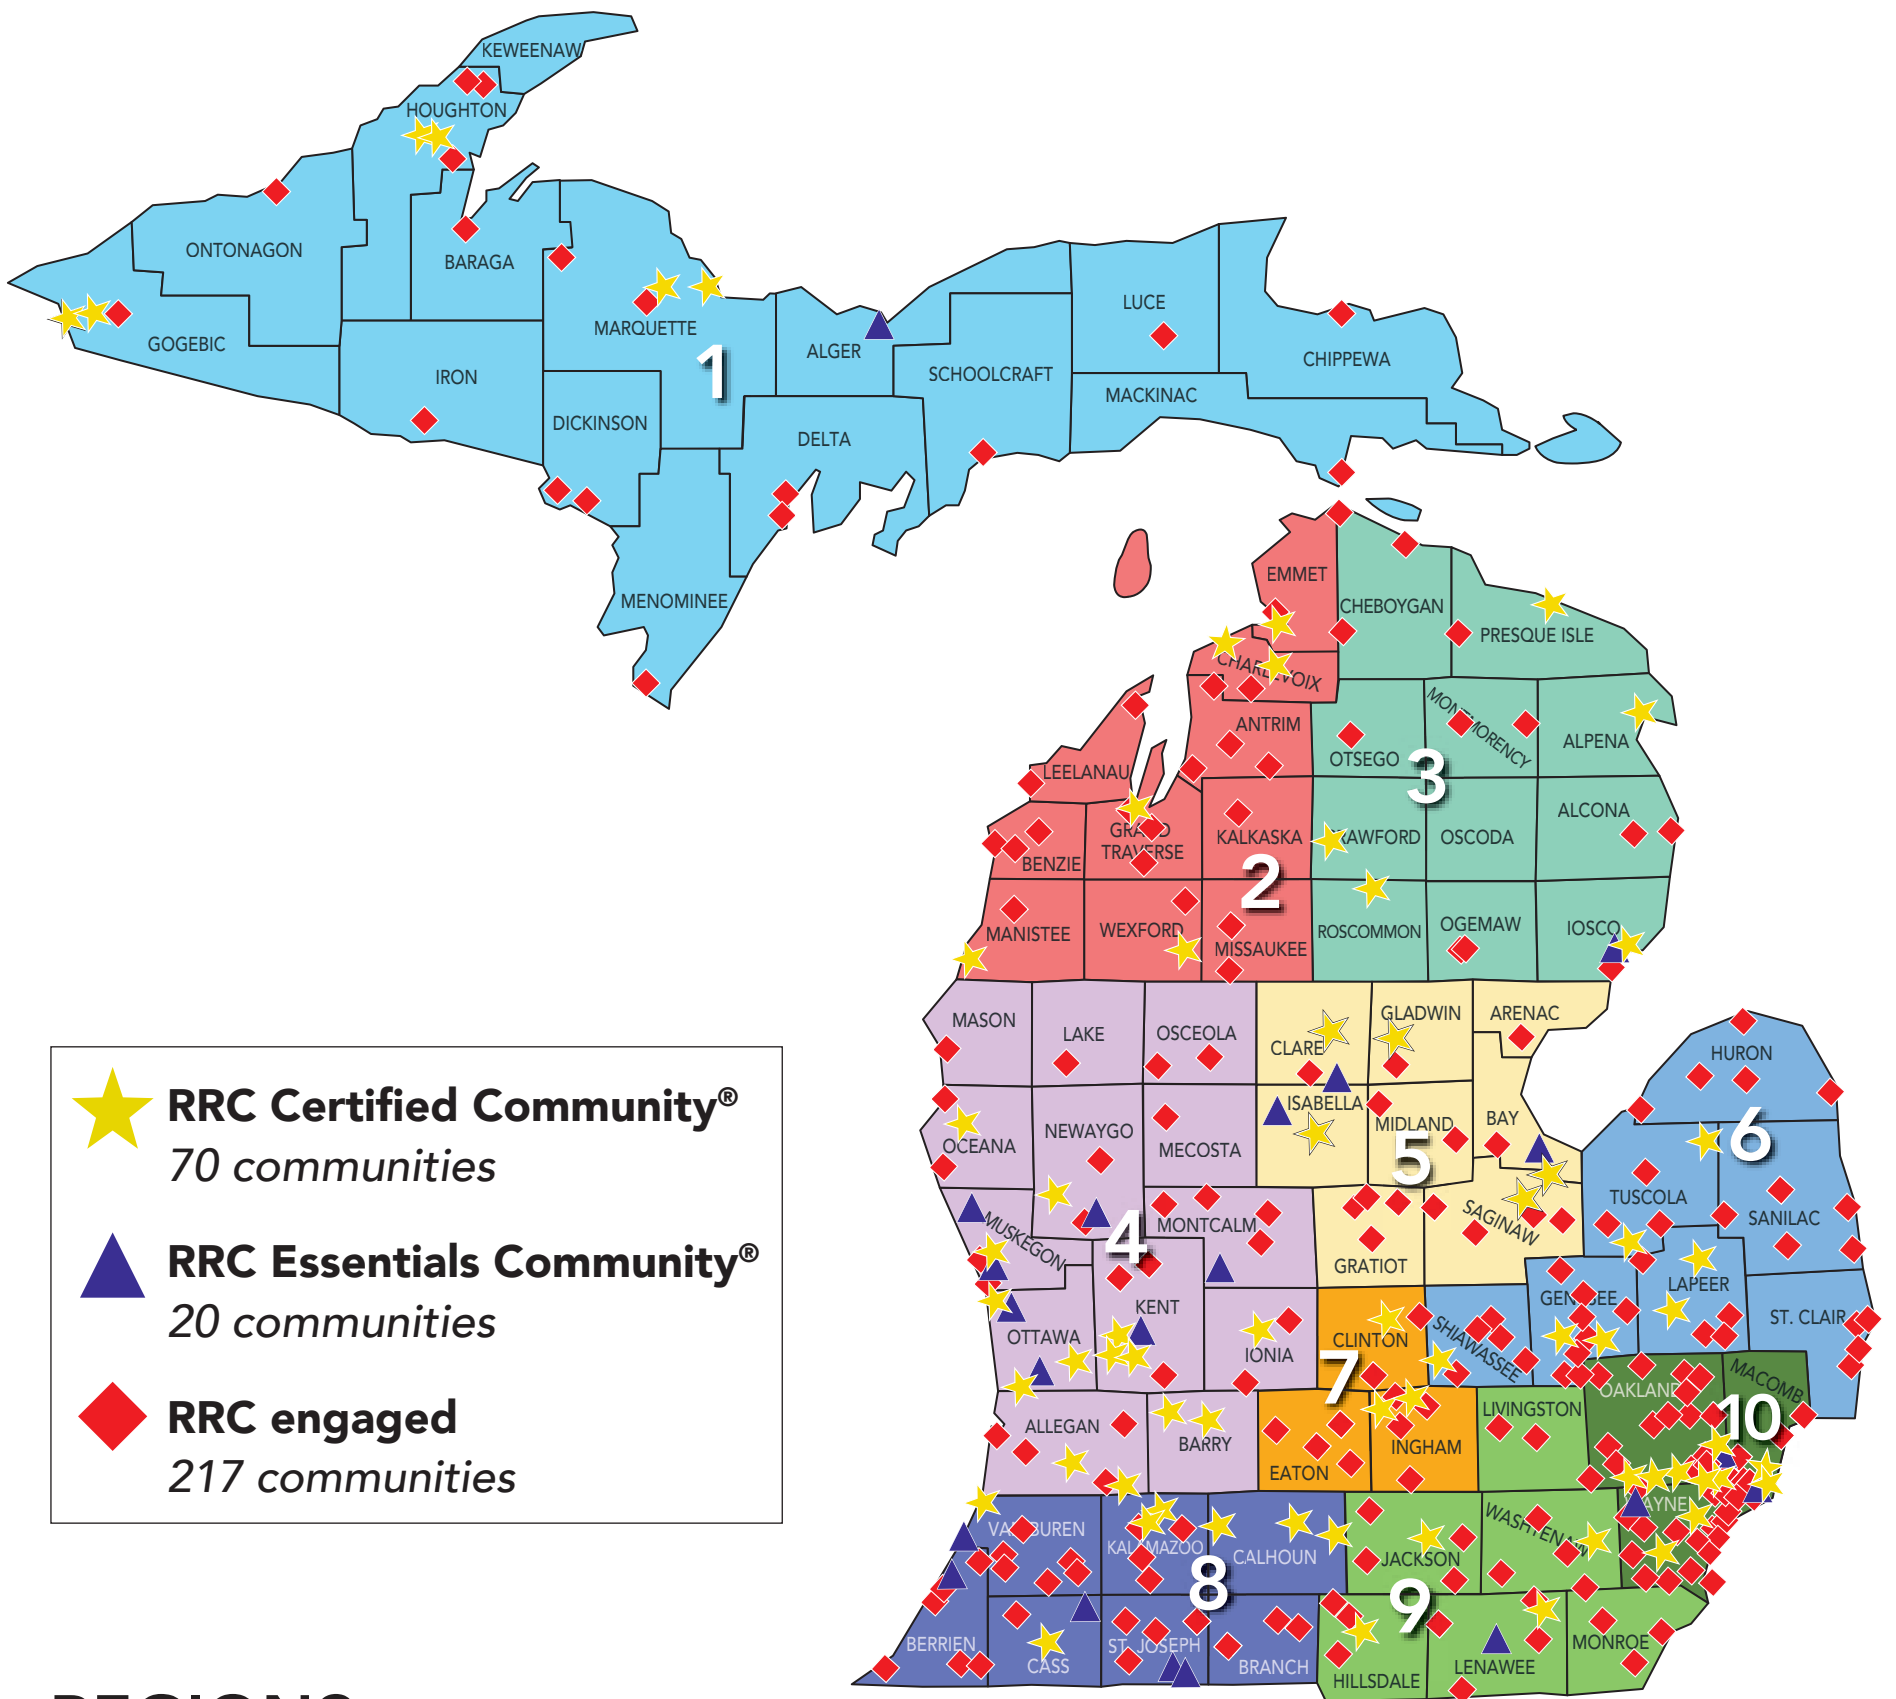

redevelopment ready communities®

REGIONS

1 Upper Peninsula region Pablo Majano 517.285.4165 majanop@michigan.org	6 East Michigan region Katie Higgs 517.898.7561 higgsk@michigan.org
2 Northwest region Pablo Majano 517.285.4165 majanop@michigan.org	7 South Central region Blake Newman 517.648.3437 newmanb1@michigan.org
3 Northeast region Pablo Majano 517.285.4165 majanop@michigan.org	8 Southwest region Julia Turnbull 517.599.1752 turnbullj2@michigan.org
4 West Michigan region Katie Higgs 517.898.7561 higgsk@michigan.org (Kent, Muskegon, Ottawa counties) Julia Turnbull 517.599.1752 turnbullj2@michigan.org (all others)	9 Southeast Michigan region Blake Newman 517.648.3437 newmanb1@michigan.org
5 East Central Michigan region Blake Newman 517.648.3437 newmanb1@michigan.org	10 Detroit Metro region Stephanie Peña 517.420.3405 penas@michigan.org

General inquiries: RRC@michigan.org

MICHIGAN ECONOMIC
DEVELOPMENT CORPORATION